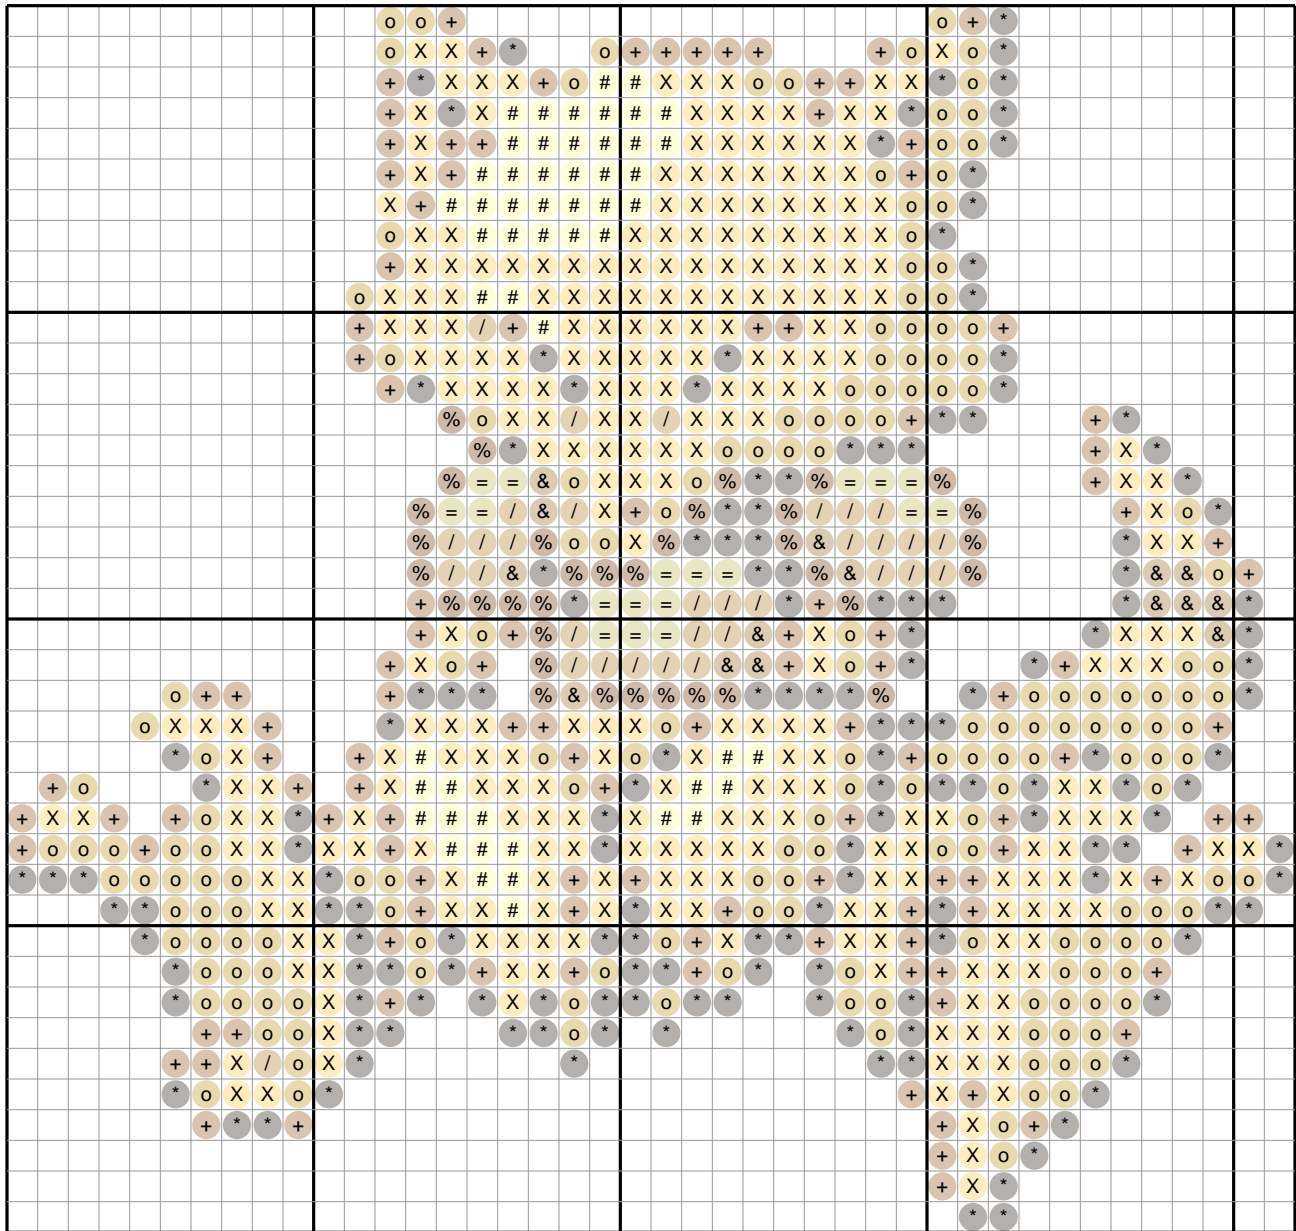

# Abra #0063 — Diamond Painting Chart

42 x 40 drills · 906 drills · 9 DMC colors · 4.1 x 3.9 in at 2.5mm drills  
ninepocket.net — free Pokemon diamond painting charts (round-drill symbols, DMC colors)

## Drill Legend (DMC)

Sym	Color	DMC	Name	Drills
X		725	Topaz Med Lt	291
o		680	Old Gold Dark	179
*		3371	Black Brown	163
+		975	Golden Brown Dk	120
#		445	Lemon Light	53
%		300	Mahogany Vy Dk	35
/		782	Topaz Dark	32
=		733	Olive Green Md	18
&		780	Topaz Ultra Vy Dk	15