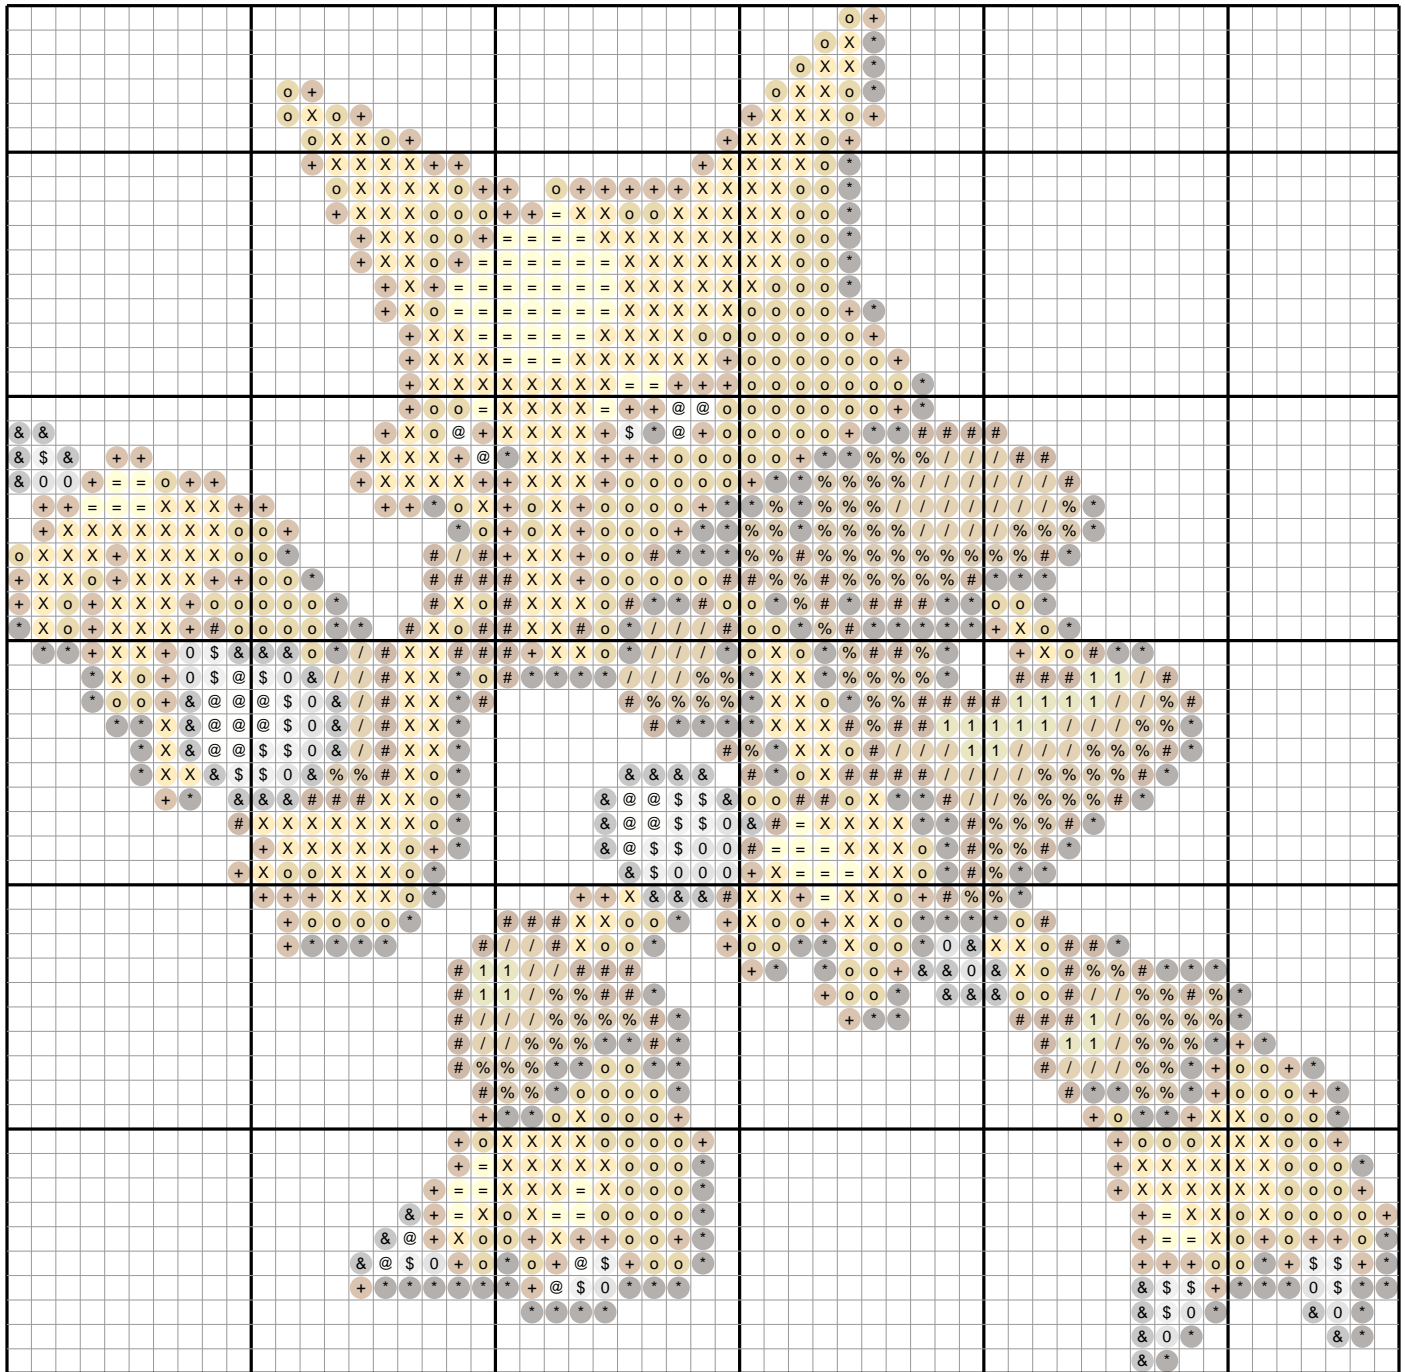

Alakazam #0065 — Diamond Painting Chart

57 x 56 drills · 1388 drills · 13 DMC colors · 5.6 x 5.5 in at 2.5mm drills
ninpocket.net — free Pokemon diamond painting charts (round-drill symbols, DMC colors)

Drill Legend (DMC)

Sym	Color	DMC	Name	Drills
X		725	Topaz Med Lt	280
o		680	Old Gold Dark	248
*		3371	Black Brown	196
+		975	Golden Brown Dk	160
#		300	Mahogany Vy Dk	120
%		780	Topaz Ultra Vy Dk	111
/		782	Topaz Dark	71
=		445	Lemon Light	60
&		413	Pewter Gray Dark	49
\$		415	Pearl Gray	27
@		White	White	23
0		318	Steel Gray Lt	23
1		733	Olive Green Md	20