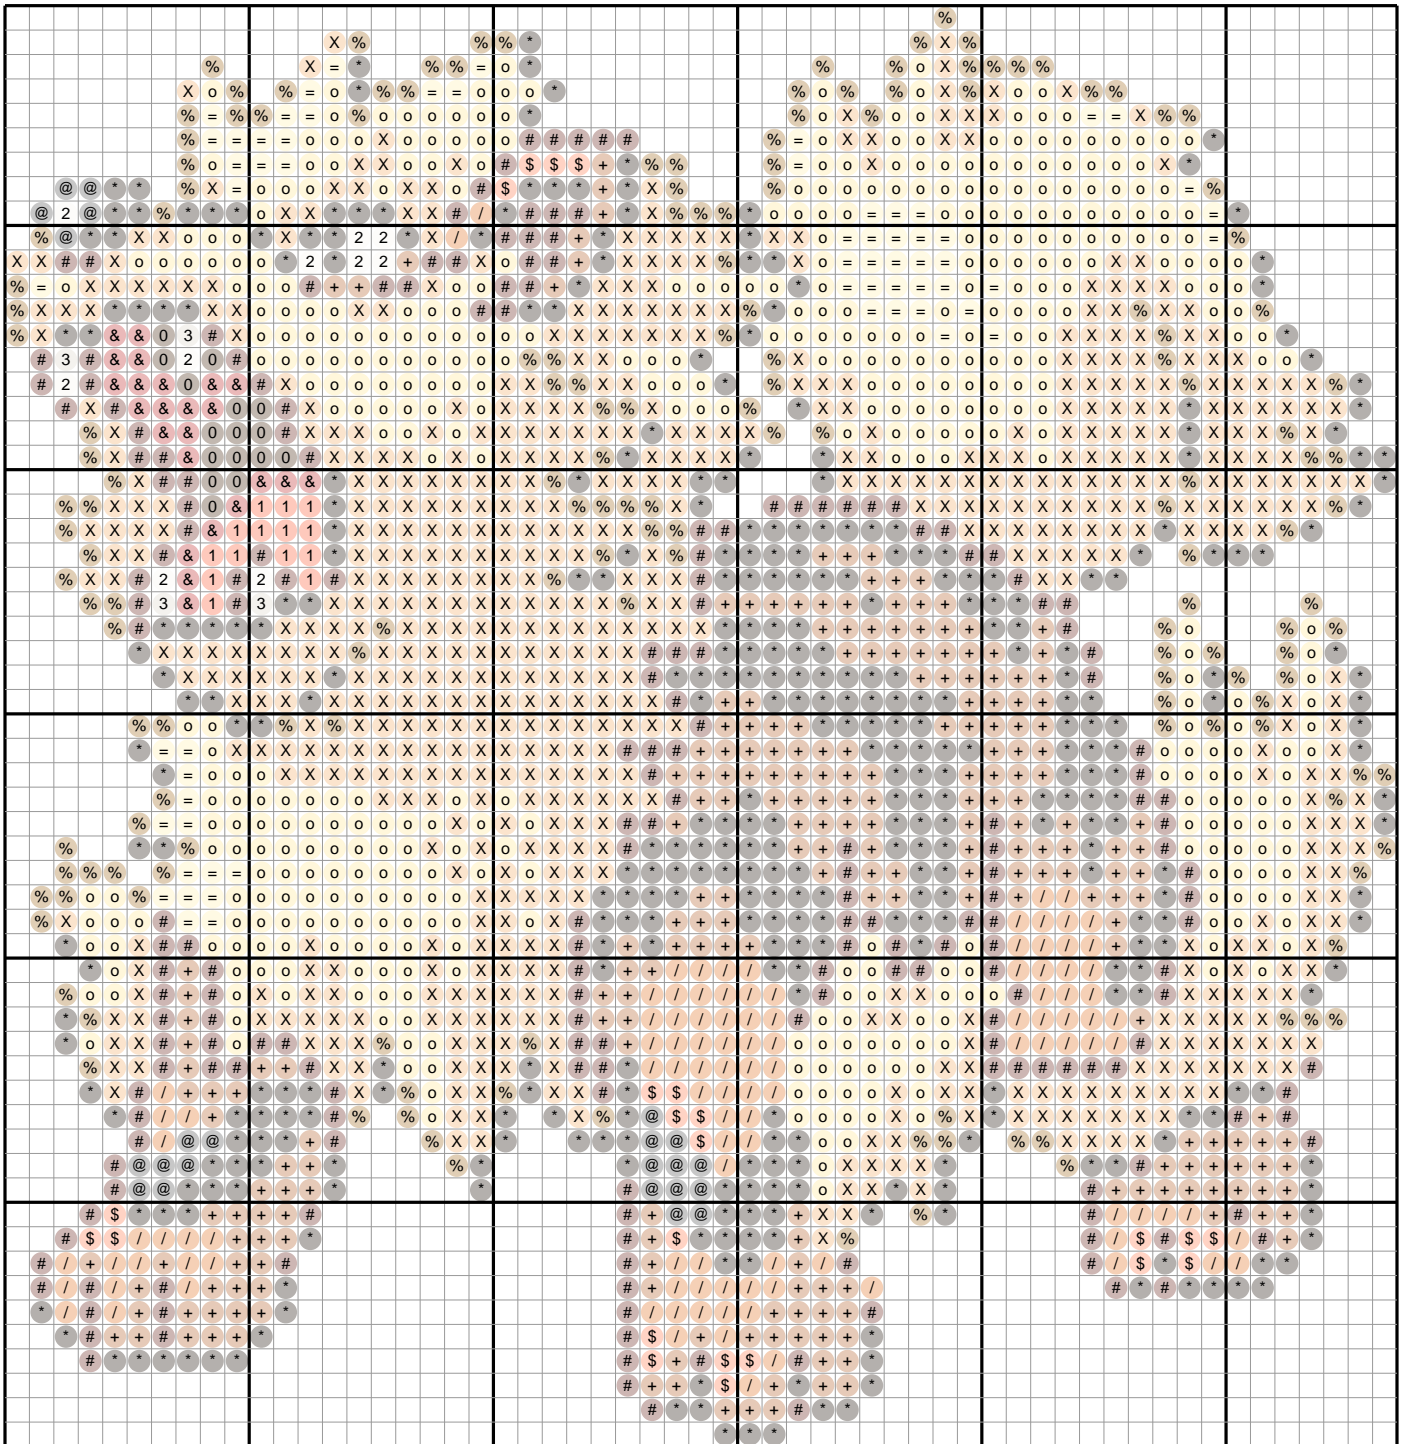

Arcanine #0059 — Diamond Painting Chart

57 x 59 drills · 2453 drills · 15 DMC colors · 5.6 x 5.8 in at 2.5mm drills
ninpocket.net — free Pokemon diamond painting charts (round-drill symbols, DMC colors)

Drill Legend (DMC)

Sym	Color	DMC	Name	Drills
X		3854	Autumn Gold Med	665
o		744	Yellow Pale	476
*		3371	Black Brown	402
+		301	Mahogany Med	245
#		3857	Rosewood Dark	210
%		781	Topaz Very Dark	166
/		922	Copper Light	112
=		727	Topaz Vy Lt	63
&		347	Salmon Very Dark	24
\$		947	Burnt Orange	23
@		413	Pewter Gray Dark	23
0		898	Coffee Brown Vy Dk	16
1		608	Burnt Orange Bright	14
2		3865	Winter White	10
3		644	Beige Gray Med	4