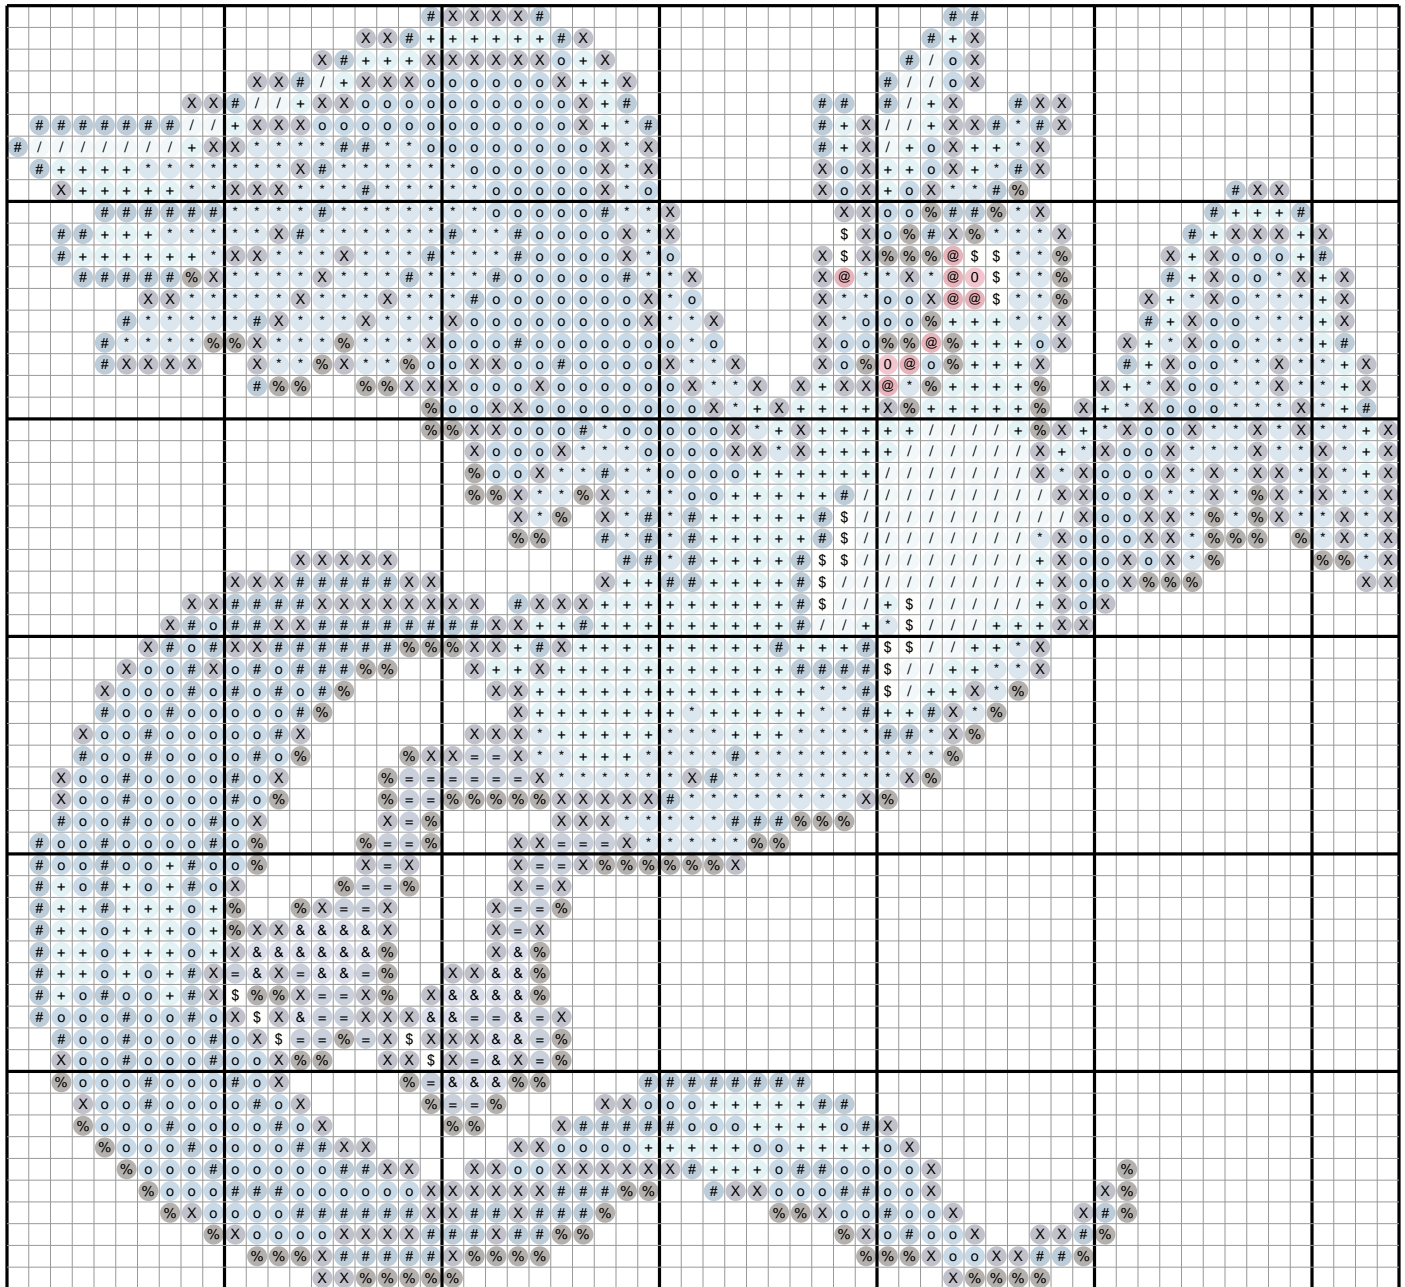

Articuno #0144 — Diamond Painting Chart

64 x 59 drills · 2006 drills · 12 DMC colors · 6.3 x 5.8 in at 2.5mm drills
ninepocket.net — free Pokemon diamond painting charts (round-drill symbols, DMC colors)

Drill Legend (DMC)

Sym	Color	DMC	Name	Drills
X		791	Cornflower Blue V D	398
o		322	Baby Blue Dark	389
*		3755	Baby Blue	301
+		3761	Sky Blue Light	287
#		312	Baby Blue Very Dark	266
%		3371	Black Brown	159
/		775	Baby Blue Very Light	97
=		3838	Lavender Blue Dark	46
&		794	Cornflower Blue Light	30
\$		White	White	23
@		304	Red Medium	8
0		3832	Raspberry Medium	2