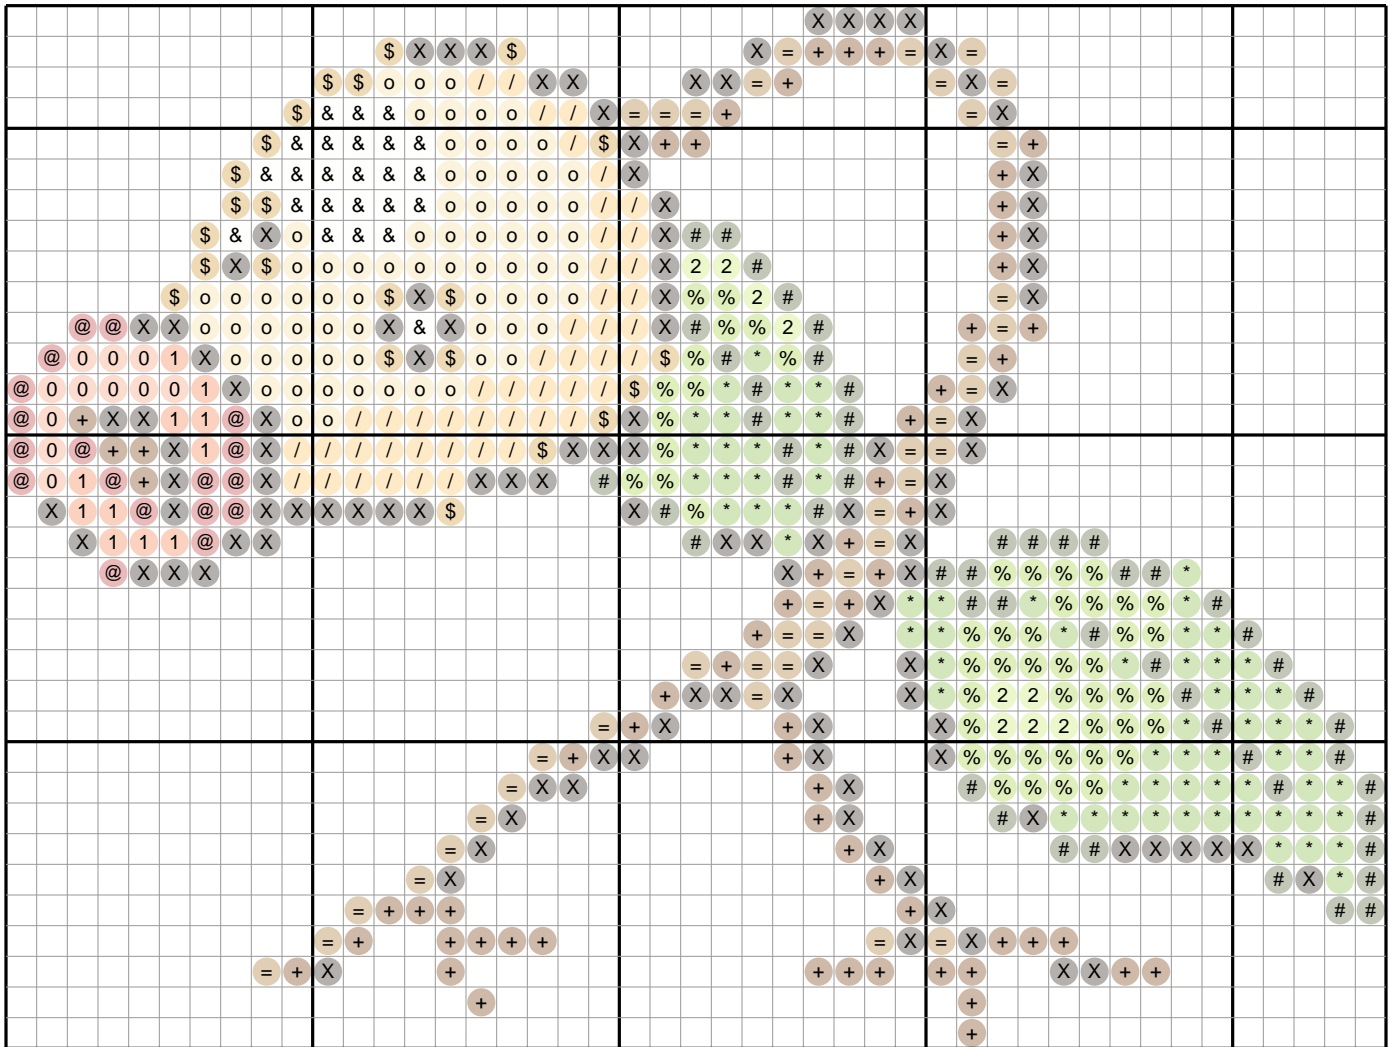

# Bellsprout #0069 — Diamond Painting Chart

45 x 34 drills · 609 drills · 14 DMC colors · 4.4 x 3.3 in at 2.5mm drills  
ninepocket.net — free Pokemon diamond painting charts (round-drill symbols, DMC colors)

## Drill Legend (DMC)

Sym	Color	DMC	Name	Drills
X		3371	Black Brown	117
o		3822	Straw Light	73
*		906	Parrot Green Md	69
+		300	Mahogany Vy Dk	63
#		936	Avocado Grn V Dk	53
%		704	Chartreuse Bright	50
/		742	Tangerine Light	48
=		781	Topaz Very Dark	40
&		White	White	24
\$		783	Topaz Medium	23
@		347	Salmon Very Dark	18
0		722	Orange Spice Light	11
1		721	Orange Spice Med	11
2		907	Parrot Green Lt	9