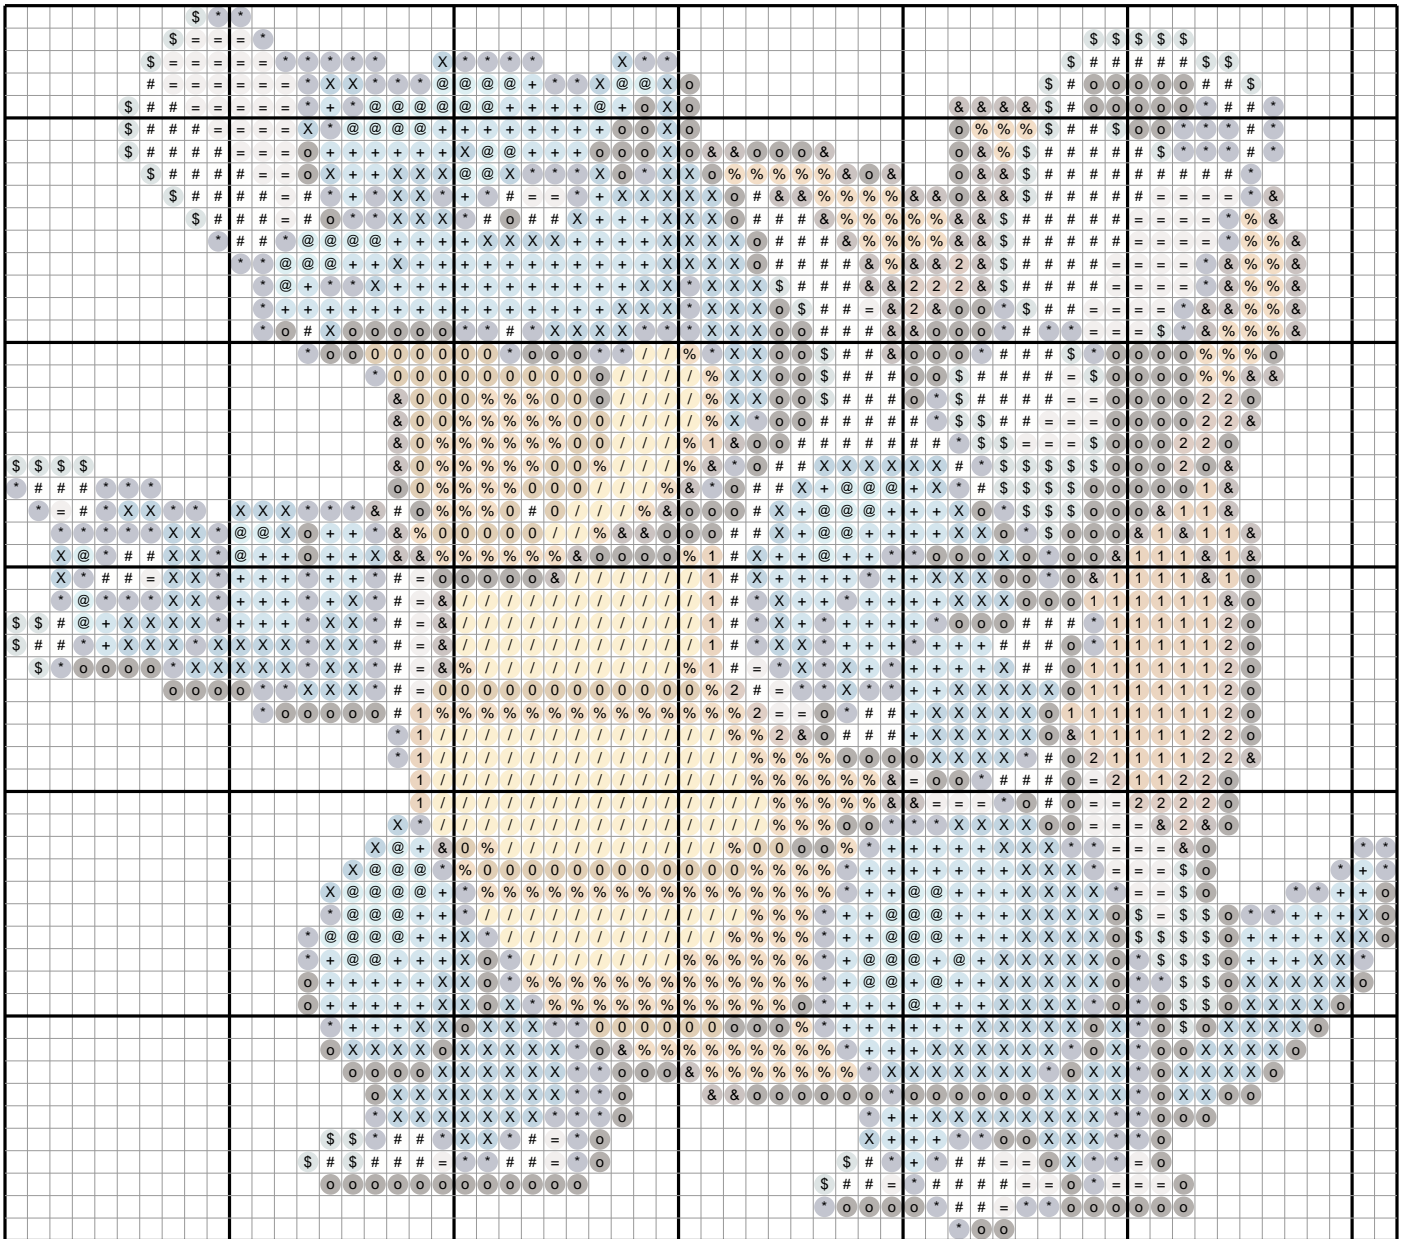

Blastoise #0009 — Diamond Painting Chart

62 x 55 drills · 2265 drills · 14 DMC colors · 6.1 x 5.4 in at 2.5mm drills
ninepocket.net — free Pokemon diamond painting charts (round-drill symbols, DMC colors)

Drill Legend (DMC)

Sym	Color	DMC	Name	Drills
X		825	Blue Dark	316
o		3371	Black Brown	303
*		158	Cornflower Blu M V D	253
+		519	Sky Blue	238
#		White	White	212
%		977	Golden Brown Light	199
/		3821	Straw	186
=		453	Shell Gray Light	113
&		779	Cocoa Dark	98
\$		926	Gray Green Med	90
@		3766	Peacock Blue Light	77
0		781	Topaz Very Dark	74
1		976	Golden Brown Med	73
2		3772	Desert Sand Vy Dk	33