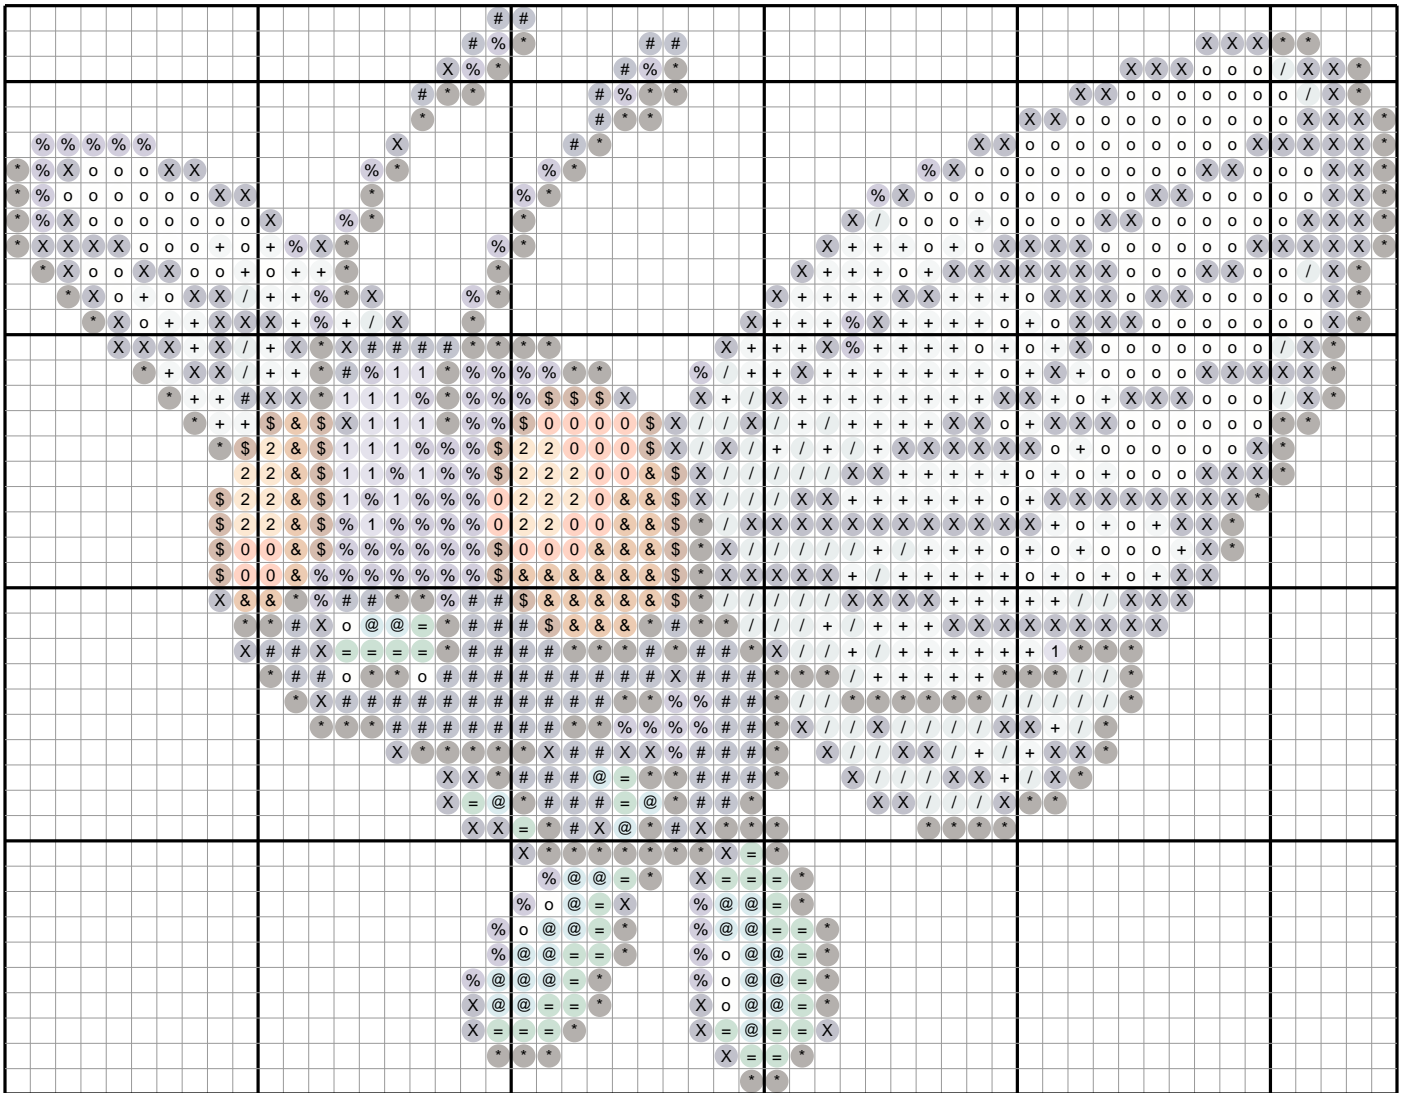

Butterfree #0012 — Diamond Painting Chart

55 x 43 drills · 1175 drills · 14 DMC colors · 5.4 x 4.2 in at 2.5mm drills
ninpocket.net — free Pokemon diamond painting charts (round-drill symbols, DMC colors)

Drill Legend (DMC)

Sym	Color	DMC	Name	Drills
X		791	Cornflower Blue V D	248
o		White	White	181
*		3371	Black Brown	172
+		928	Gray Green Vy Lt	144
#		158	Cornflower Blu M V D	88
%		3746	Blue Violet Dark	83
/		927	Gray Green Light	78
=		3816	Celadon Green	35
&		921	Copper	31
\$		918	Red?Copper Dark	30
@		598	Turquoise Light	29
0		947	Burnt Orange	21
1		340	Blue Violet Medium	18
2		3827	Golden Brown Pale	17