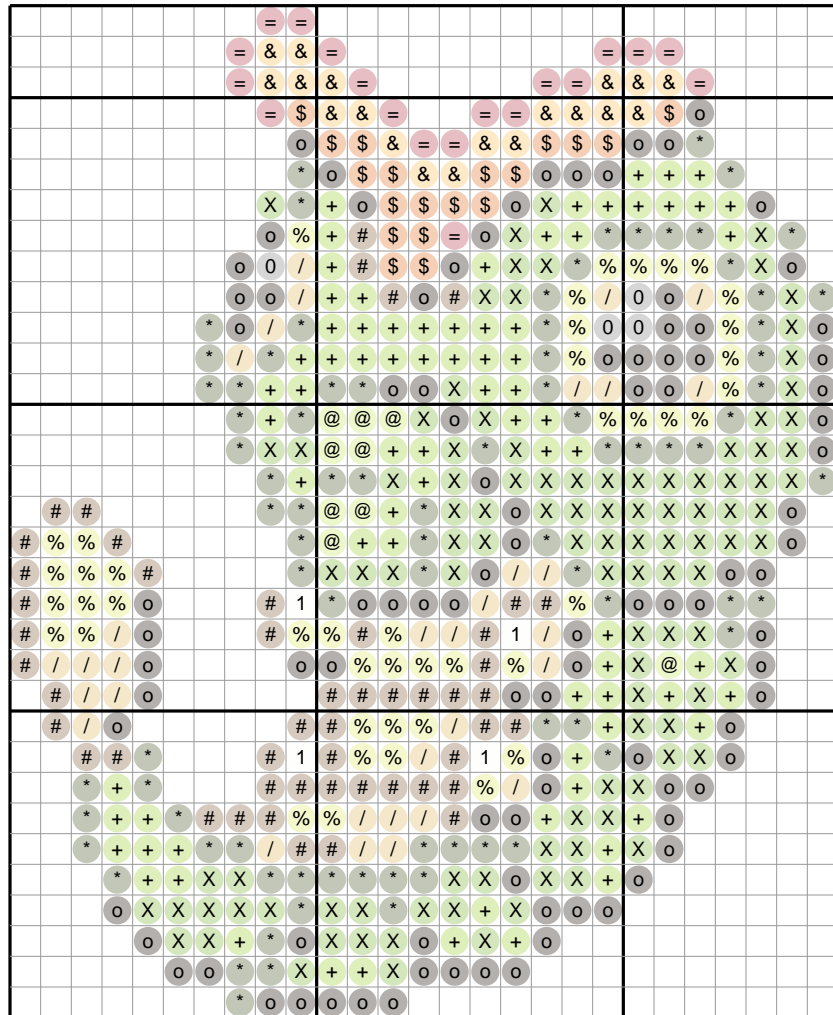

Caterpie #0010 — Diamond Painting Chart

27 x 33 drills · 566 drills · 13 DMC colors · 2.7 x 3.2 in at 2.5mm drills
ninepocket.net — free Pokemon diamond painting charts (round-drill symbols, DMC colors)

Drill Legend (DMC)

Sym	Color	DMC	Name	Drills
X		906	Parrot Green Md	106
o		3371	Black Brown	98
*		936	Avocado Grn V Dk	84
+		704	Chartreuse Bright	78
#		869	Hazelnut Brown V Dk	50
%		3819	Moss Green Lt	44
/		3820	Straw Dark	32
=		326	Rose Very Dark	19
&		742	Tangerine Light	19
\$		922	Copper Light	19
@		907	Parrot Green Lt	9
0		169	Pewter Light	4
1		White	White	4