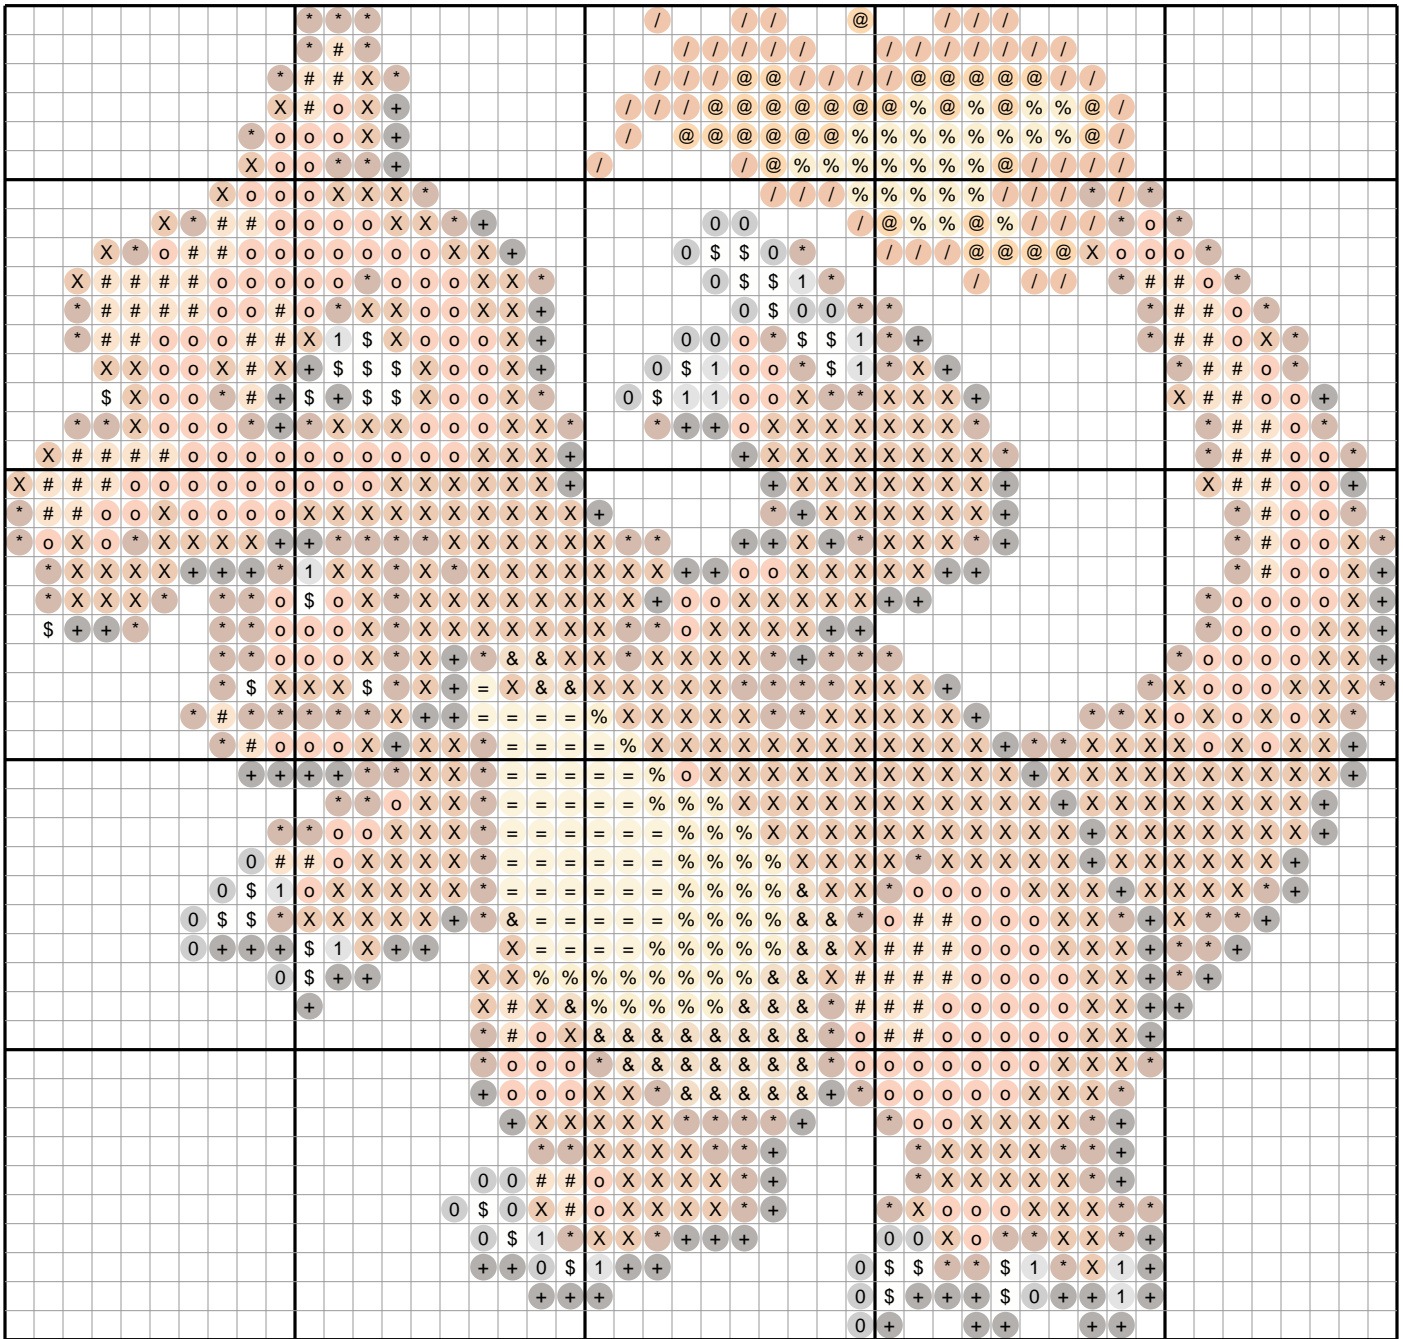

Charmeleon #0005 — Diamond Painting Chart

48 x 46 drills · 1306 drills · 13 DMC colors · 4.7 x 4.5 in at 2.5mm drills
ninepocket.net — free Pokemon diamond painting charts (round-drill symbols, DMC colors)

Drill Legend (DMC)

Sym	Color	DMC	Name	Drills
X		921	Copper	404
o		721	Orange Spice Med	202
*		918	Red?Copper Dark	184
+		3371	Black Brown	126
#		3854	Autumn Gold Med	74
%		3821	Straw	66
/		900	Burnt Orange Dark	56
=		3822	Straw Light	46
&		977	Golden Brown Light	36
\$		White	White	35
@		970	Pumpkin Light	33
0		317	Pewter Gray	29
1		318	Steel Gray Lt	15