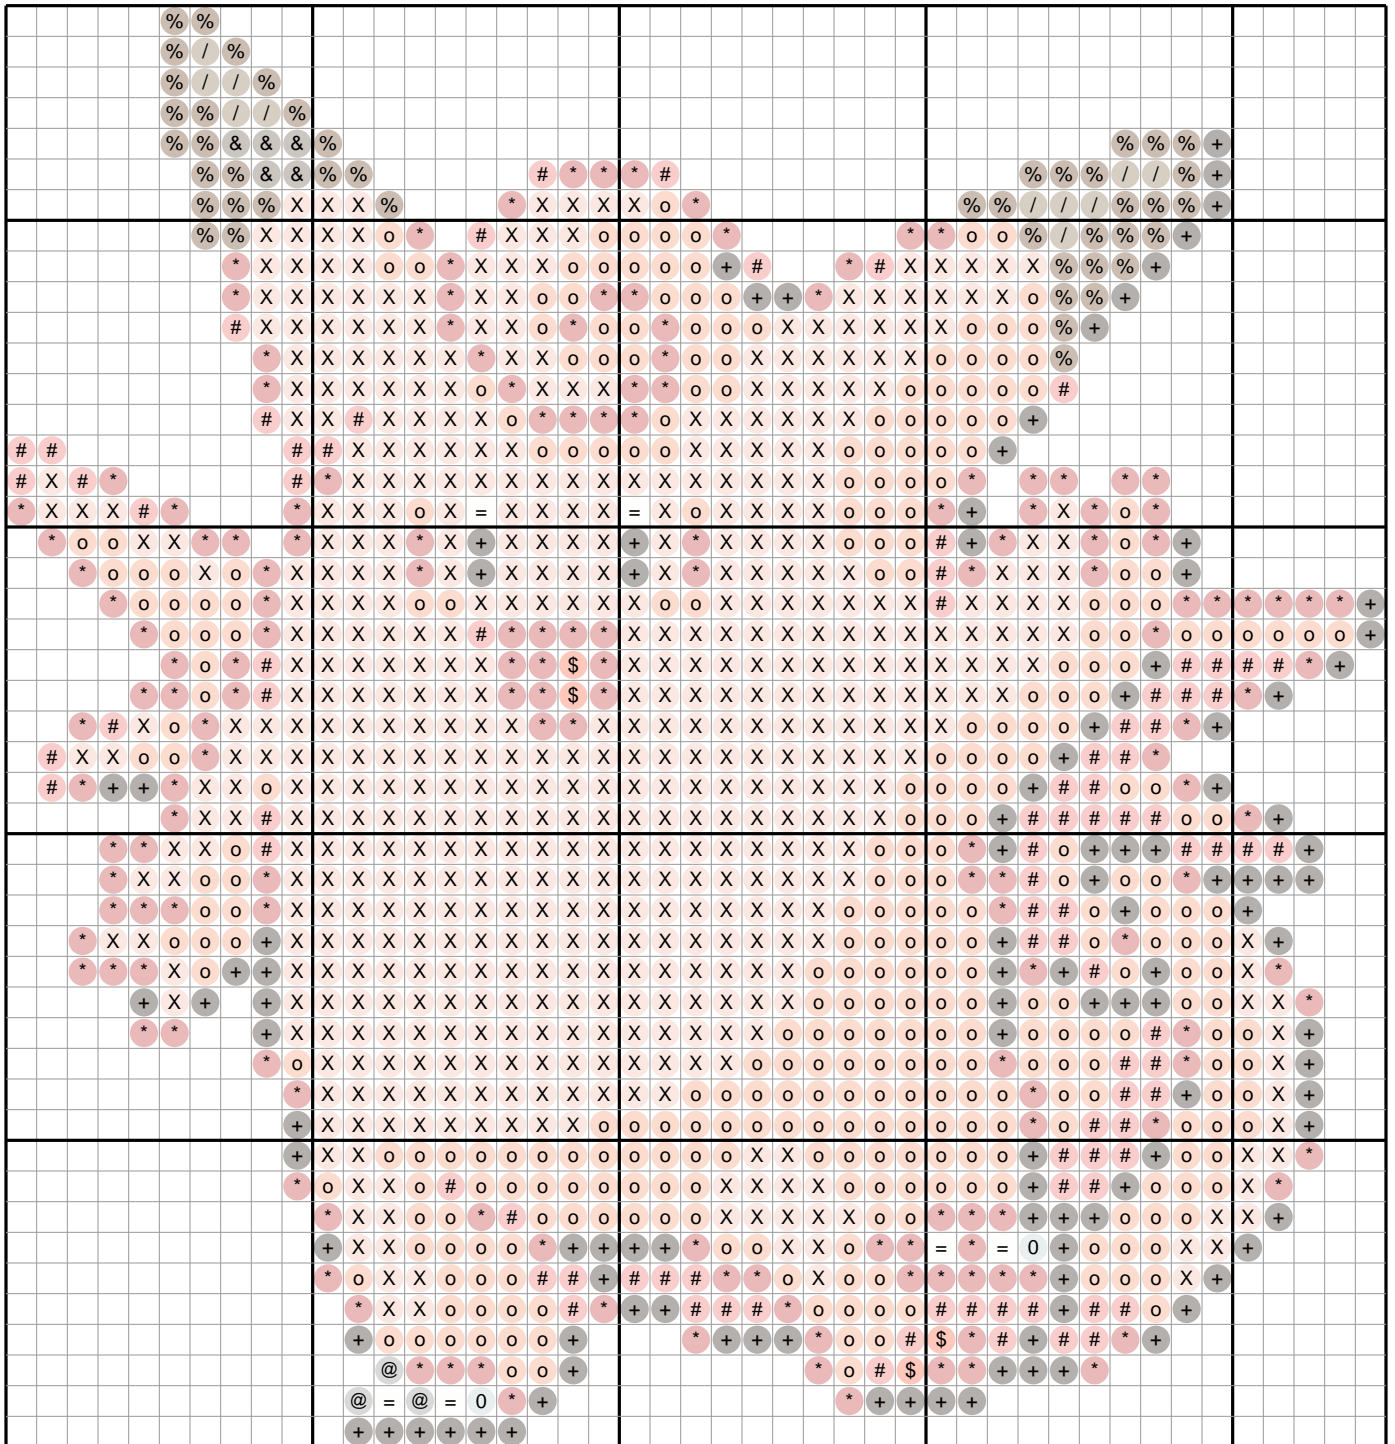

Clefable #0036 — Diamond Painting Chart

45 x 47 drills · 1359 drills · 12 DMC colors · 4.4 x 4.6 in at 2.5mm drills
ninepocket.net — free Pokemon diamond painting charts (round-drill symbols, DMC colors)

Drill Legend (DMC)

Sym	Color	DMC	Name	Drills
X		3771	Terra Cotta Ult Vy Lt	559
o		722	Orange Spice Light	350
*		347	Salmon Very Dark	168
+		3371	Black Brown	115
#		351	Coral	91
%		801	Coffee Brown Dk	45
/		3862	Mocha Beige Dark	11
=		White	White	6
&		839	Beige Brown Dk	5
\$		608	Burnt Orange Bright	4
@		414	Steel Gray Dk	3
0		927	Gray Green Light	2