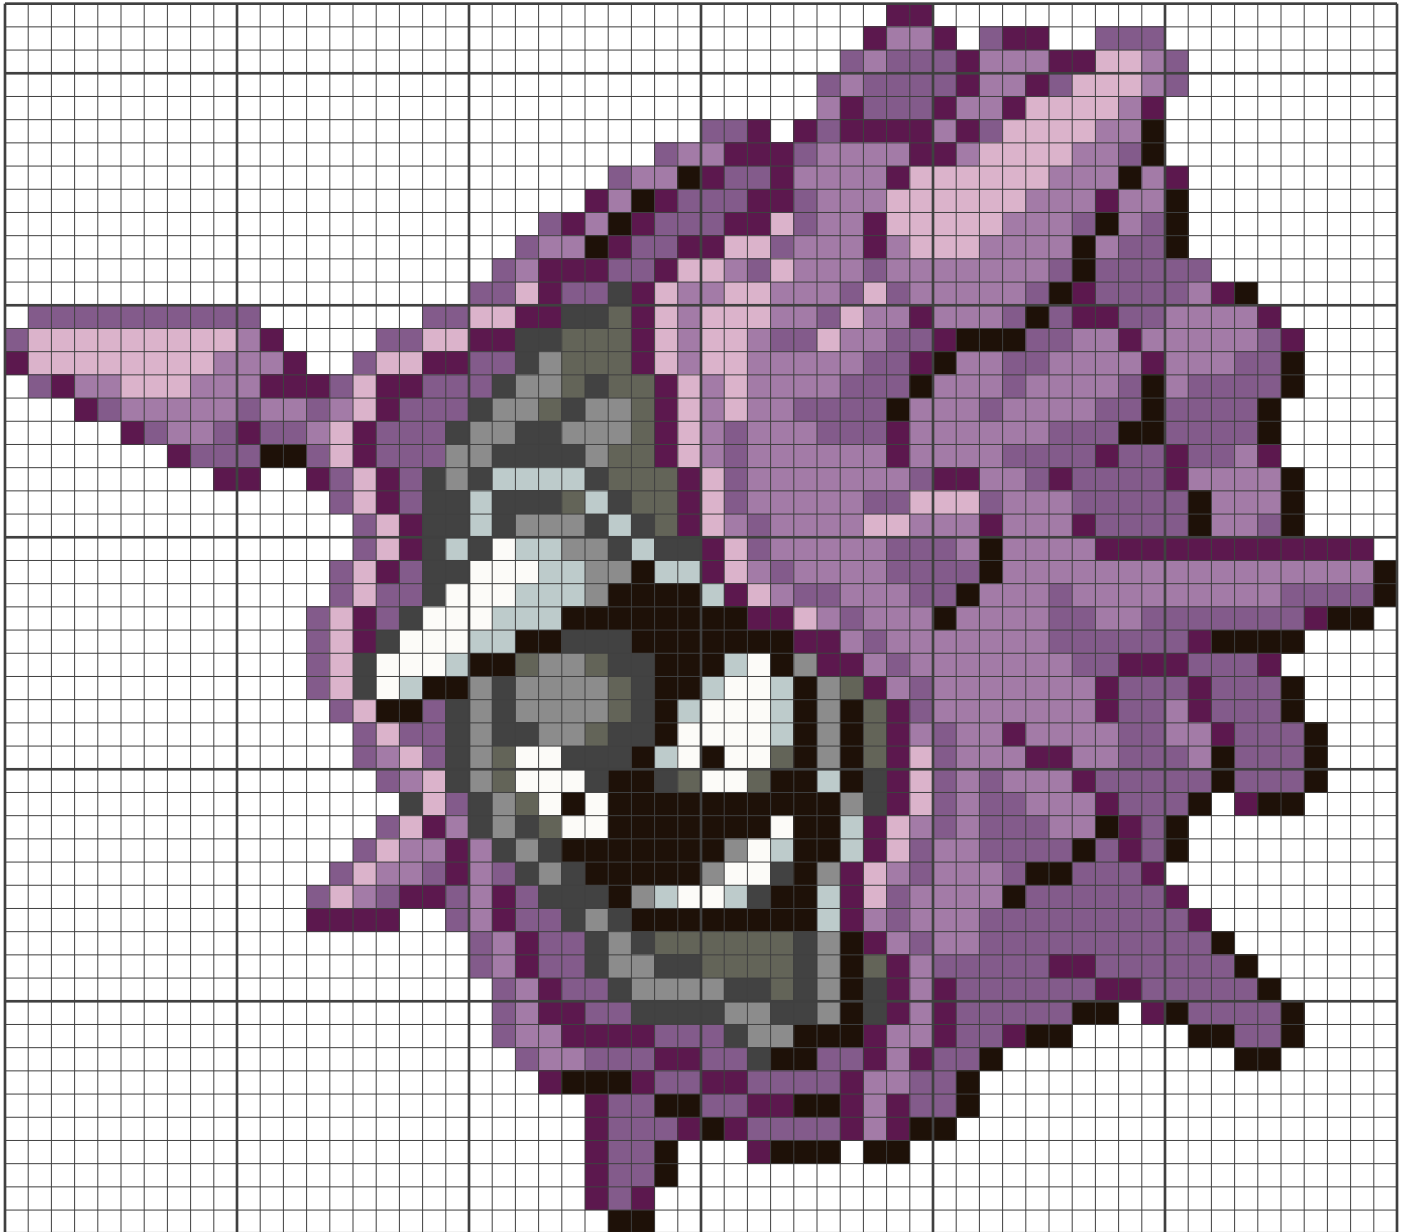

Cloyster #0091 — Alpha Pattern

60 strings wide x 53 rows · 1714 knots · 10 colors

ninepocket.net — alpha friendship-bracelet / bead-loom pattern (1 knot per cell). Wide sprites suit cuffs or loom work.

Color / Floss Key (DMC)

Sym	Color	DMC	Name	Knots
X		208	Lavender Very Dark	443
o		209	Lavender Dark	390
*		550	Violet Very Dark	227
+		3371	Black Brown	207
#		554	Violet Light	134
%		3799	Pewter Gray Vy Dk	103
/		414	Steel Gray Dk	71
=		535	Ash Gray Vy Lt	50
&		White	White	47
\$		927	Gray Green Light	42