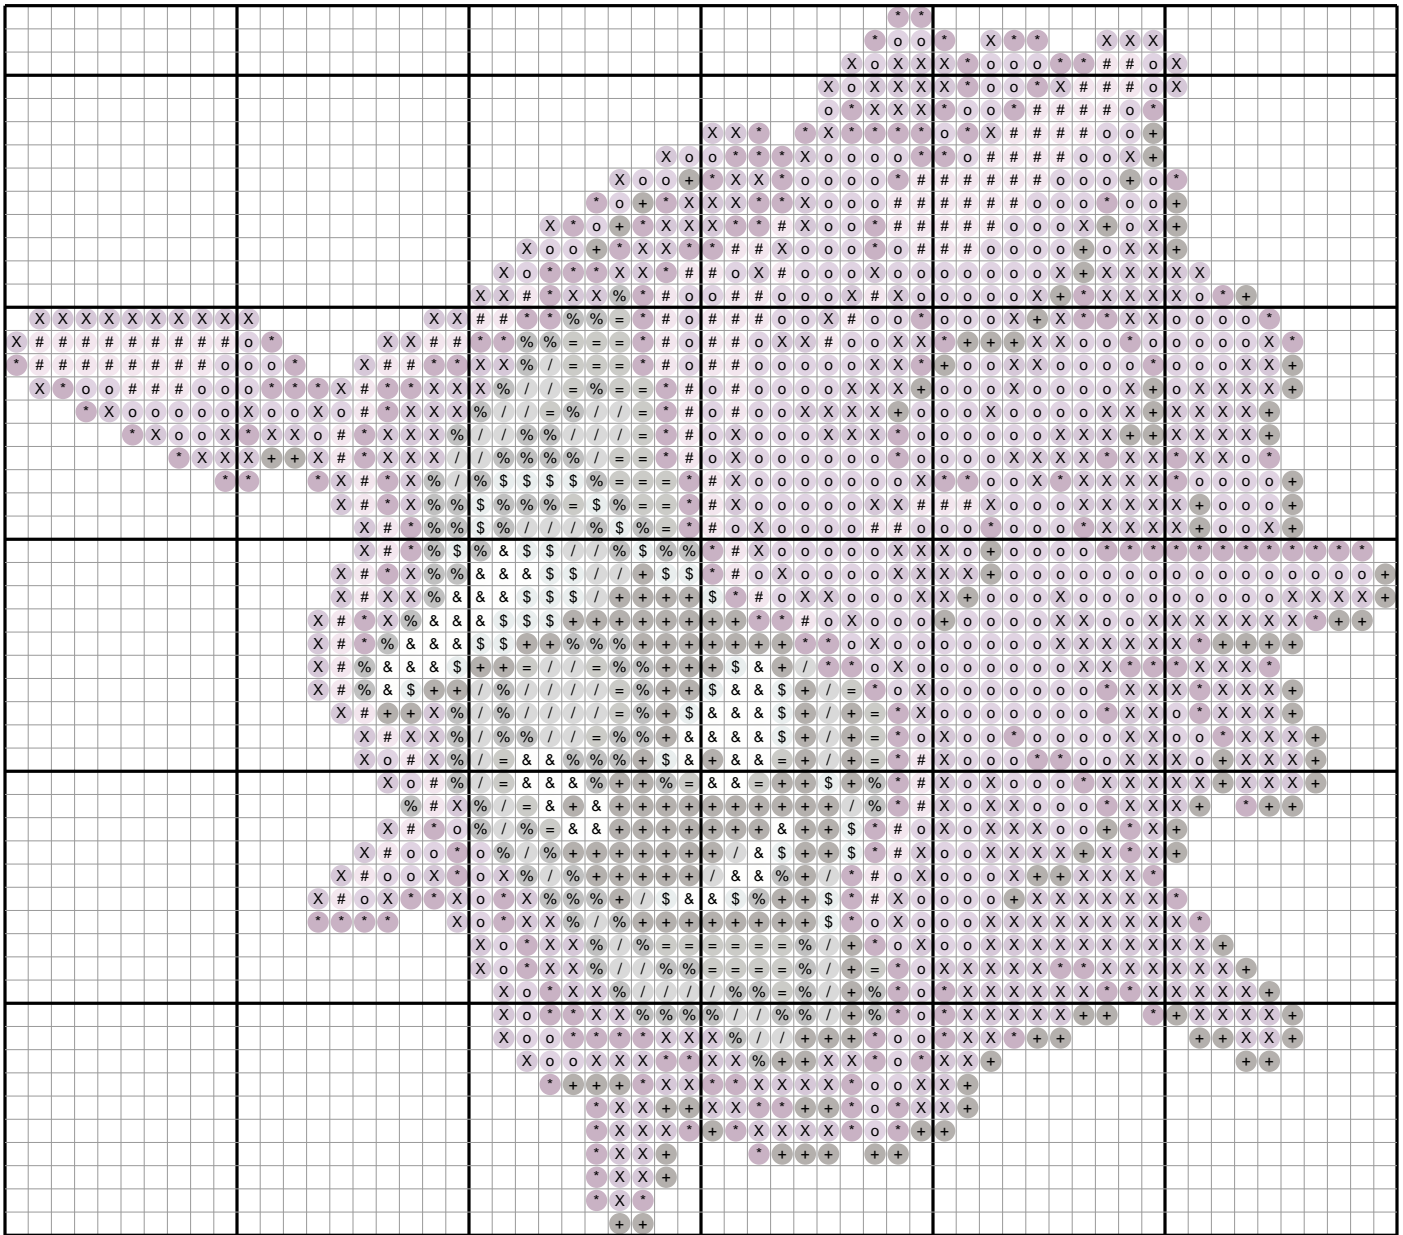

Cloyster #0091 — Diamond Painting Chart

60 x 53 drills · 1714 drills · 10 DMC colors · 5.9 x 5.2 in at 2.5mm drills
ninepocket.net — free Pokemon diamond painting charts (round-drill symbols, DMC colors)

Drill Legend (DMC)

Sym	Color	DMC	Name	Drills
X		208	Lavender Very Dark	443
o		209	Lavender Dark	390
*		550	Violet Very Dark	227
+		3371	Black Brown	207
#		554	Violet Light	134
%		3799	Pewter Gray Vy Dk	103
/		414	Steel Gray Dk	71
=		535	Ash Gray Vy Lt	50
&		White	White	47
\$		927	Gray Green Light	42