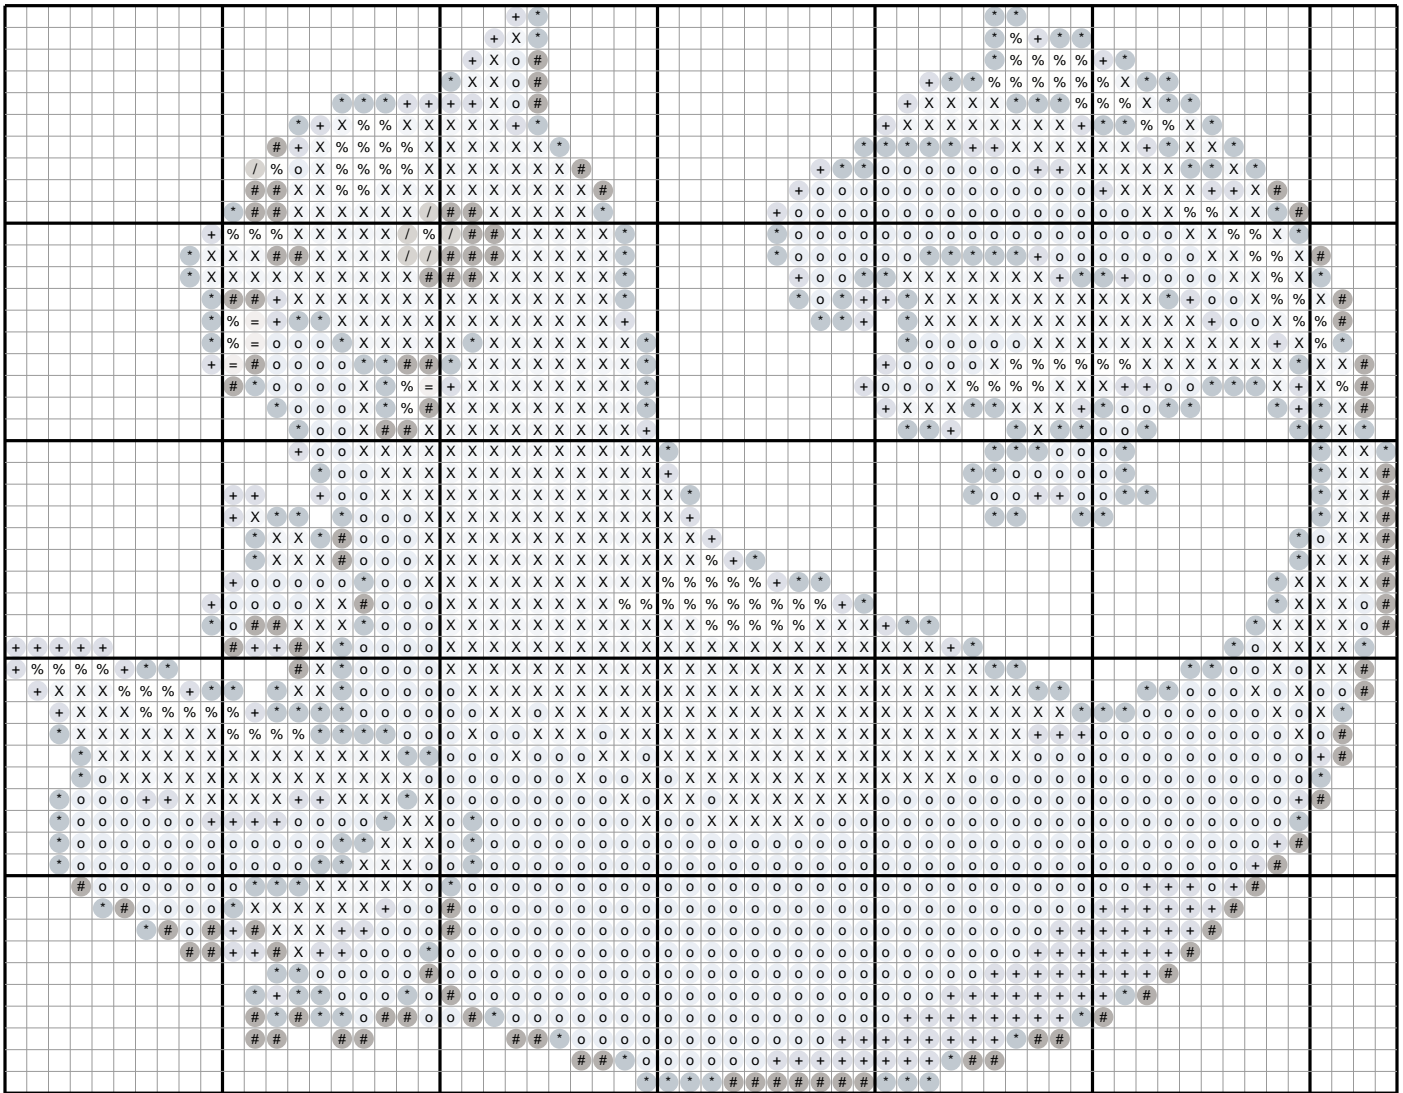

Dewgong #0087 — Diamond Painting Chart

64 x 50 drills · 1977 drills · 8 DMC colors · 6.3 x 4.9 in at 2.5mm drills
ninepocket.net — free Pokemon diamond painting charts (round-drill symbols, DMC colors)

Drill Legend (DMC)

Sym	Color	DMC	Name	Drills
X		3753	Antique Blue Ult Vy Lt	694
o		800	Delft Blue Pale	666
*		930	Antique Blue Dark	234
+		160	Blue Gray Medium	171
#		3371	Black Brown	105
%		White	White	97
/		646	Beaver Gray Dk	6
=		453	Shell Gray Light	4