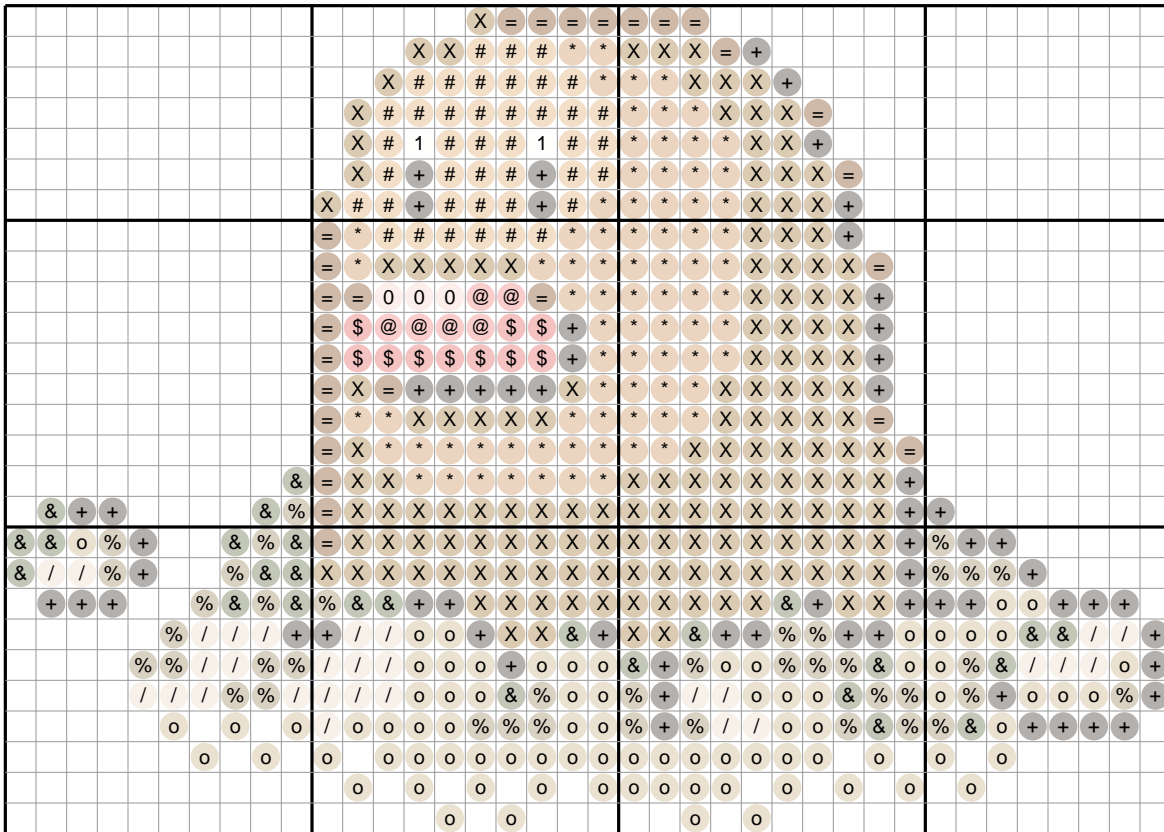

Diglett #0050 — Diamond Painting Chart

38 x 27 drills · 566 drills · 13 DMC colors · 3.7 x 2.7 in at 2.5mm drills
ninepocket.net — free Pokemon diamond painting charts (round-drill symbols, DMC colors)

Drill Legend (DMC)

Sym	Color	DMC	Name	Drills
X		780	Topaz Ultra Vy Dk	156
o		371	Mustard	82
*		976	Golden Brown Med	80
+		3371	Black Brown	64
#		977	Golden Brown Light	41
%		830	Golden Olive Dk	40
/		3047	Yellow Beige Lt	29
=		300	Mahogany Vy Dk	27
&		936	Avocado Grn V Dk	26
\$		350	Coral Medium	10
@		351	Coral	6
0		754	Peach Light	3
1		White	White	2