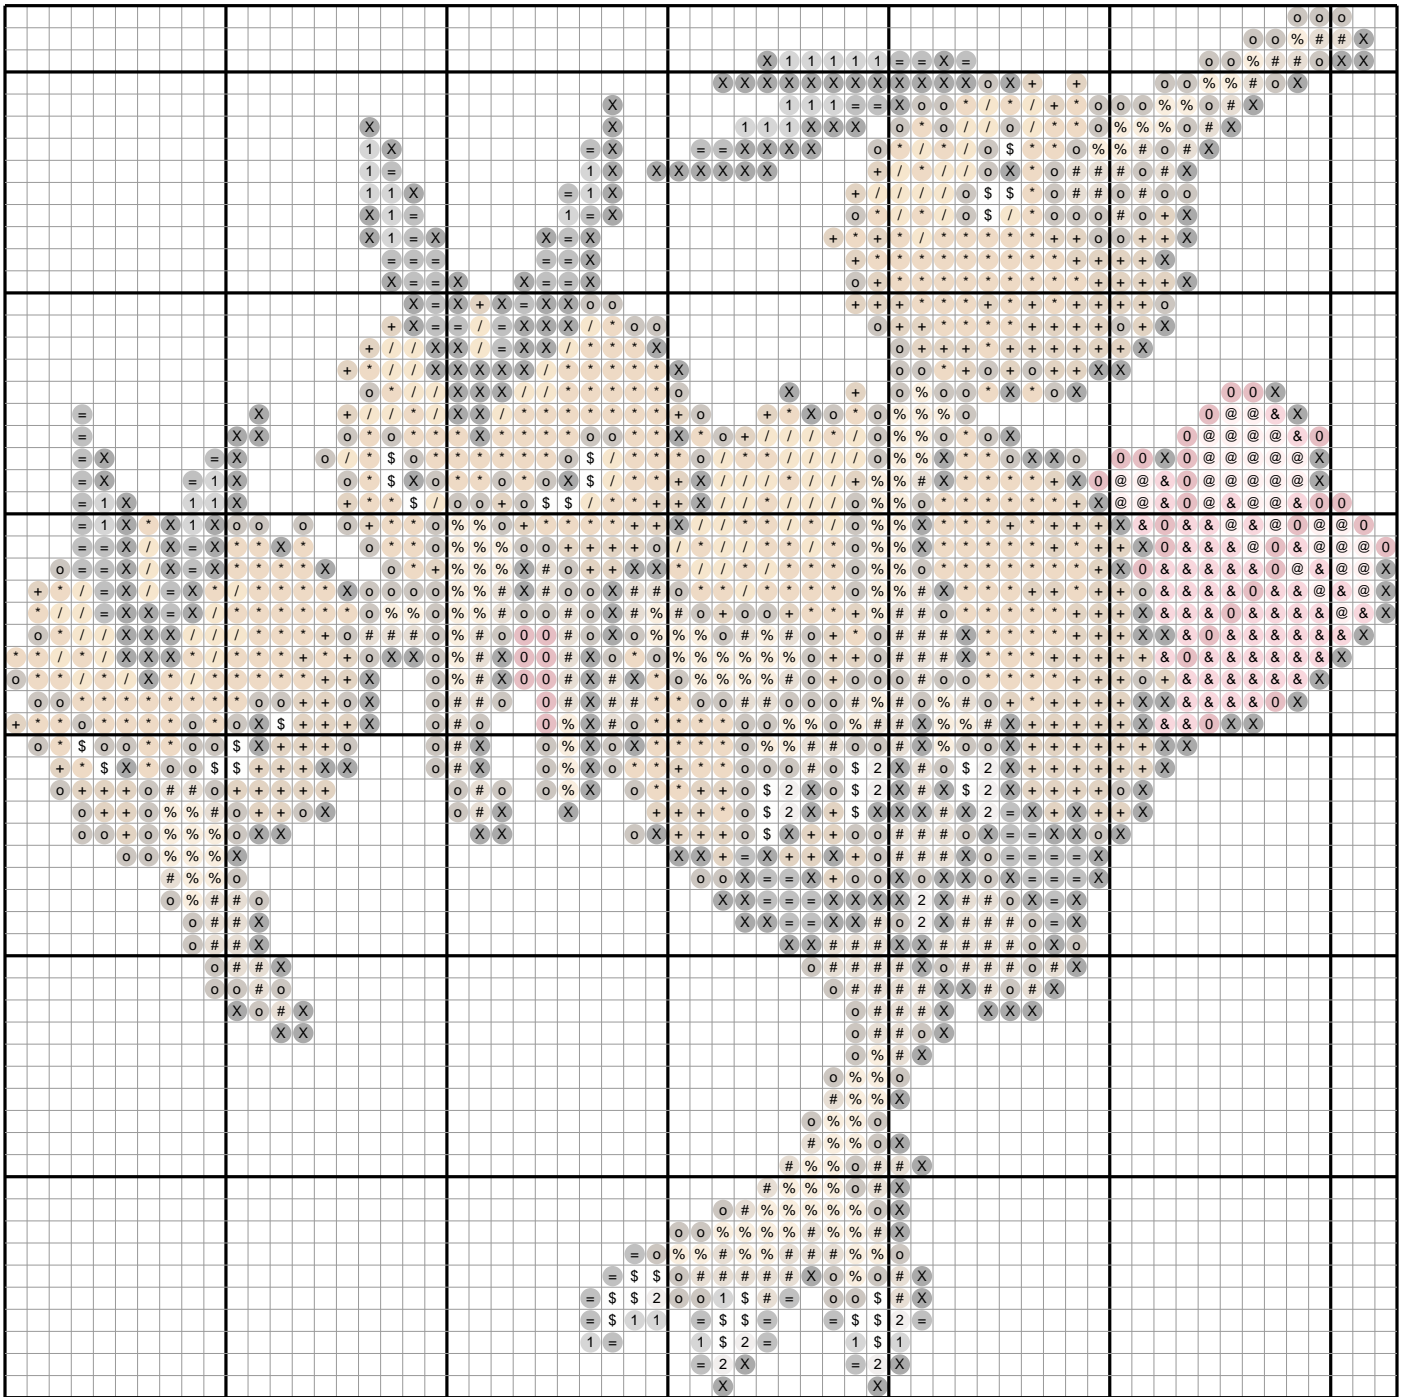

# Dodrio #0085 — Diamond Painting Chart

63 x 63 drills · 1706 drills · 14 DMC colors · 6.2 x 6.2 in at 2.5mm drills  
ninepocket.net — free Pokemon diamond painting charts (round-drill symbols, DMC colors)

## Drill Legend (DMC)

Sym	Color	DMC	Name	Drills
X		310	Black	299
o		839	Beige Brown Dk	278
*		436	Tan	278
+		167	Yellow Beige V Dk	191
#		841	Beige Brown Lt	151
%		738	Tan Very Light	121
/		728	Topaz	90
=		3799	Pewter Gray Vy Dk	80
&		3833	Raspberry Light	61
\$		White	White	38
@		963	Dusty Rose Ult Vy Lt	37
0		326	Rose Very Dark	35
1		169	Pewter Light	33
2		453	Shell Gray Light	14