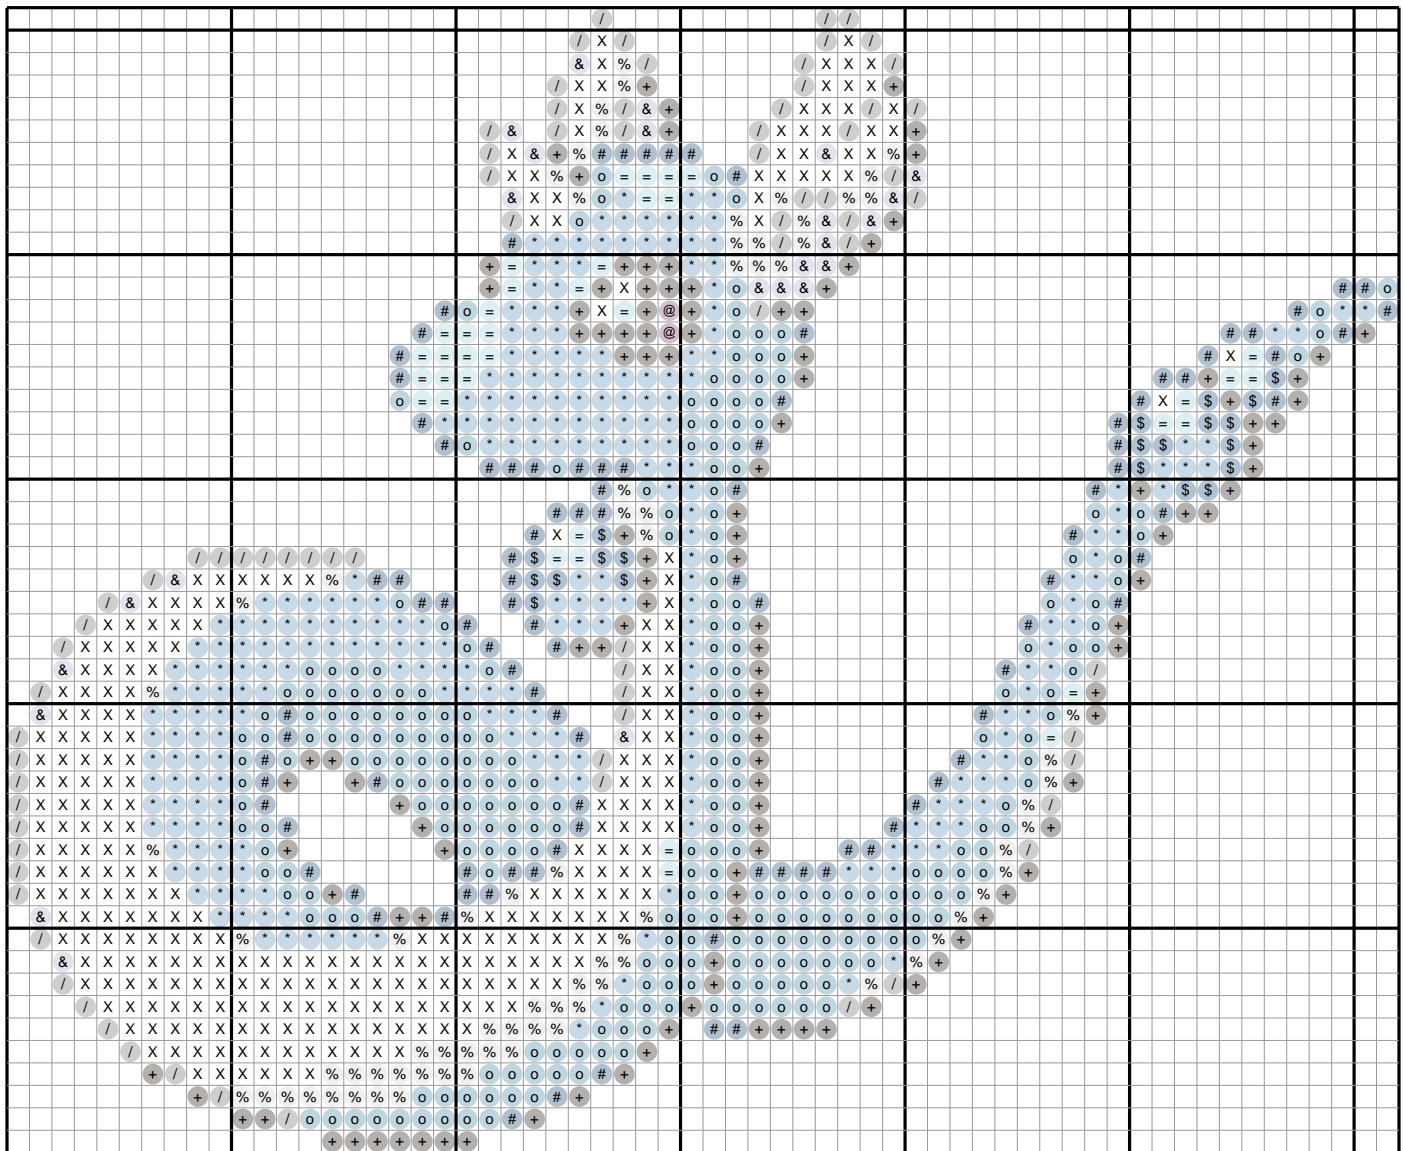

Dragonair #0148 — Diamond Painting Chart

62 x 51 drills · 1302 drills · 11 DMC colors · 6.1 x 5.0 in at 2.5mm drills
ninpocket.net — free Pokemon diamond painting charts (round-drill symbols, DMC colors)

Drill Legend (DMC)

Sym	Color	DMC	Name	Drills
X		White	White	292
o		3760	Wedgewood Med	274
*		322	Baby Blue Dark	267
+		3371	Black Brown	125
#		796	Royal Blue Dark	105
%		415	Pearl Gray	78
/		317	Pewter Gray	77
=		3766	Peacock Blue Light	37
&		340	Blue Violet Medium	24
\$		797	Royal Blue	21
@		552	Violet Medium	2