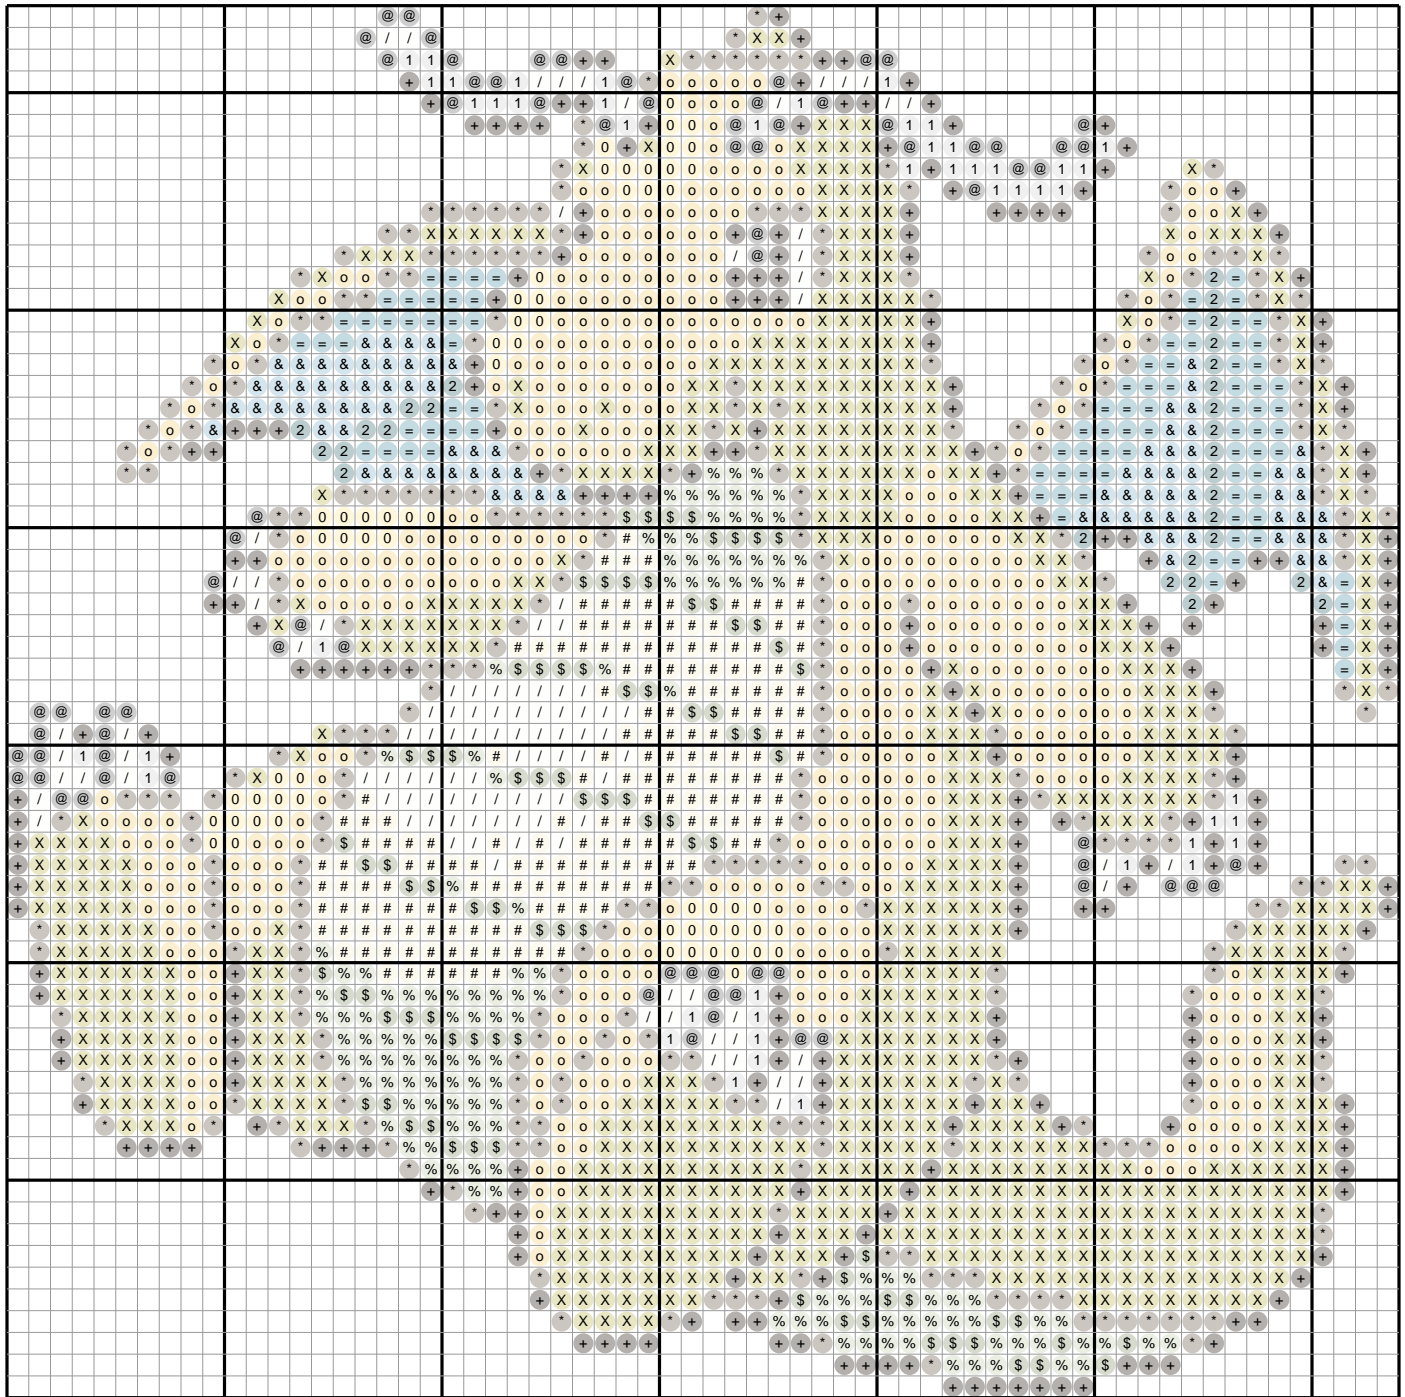

# Dragonite #0149 — Diamond Painting Chart

64 x 64 drills · 2705 drills · 14 DMC colors · 6.3 x 6.3 in at 2.5mm drills  
ninpocket.net — free Pokemon diamond painting charts (round-drill symbols, DMC colors)

## Drill Legend (DMC)

Sym	Color	DMC	Name	Drills
X		733	Olive Green Md	729
o		3821	Straw	489
*		839	Beige Brown Dk	327
+		3371	Black Brown	253
#		677	Old Gold Vy Lt	180
%		524	Fern Green Vy Lt	130
/		White	White	113
=		518	Wedgewood Light	94
&		519	Sky Blue	90
\$		3052	Green Gray Md	86
@		317	Pewter Gray	76
0		744	Yellow Pale	61
1		415	Pearl Gray	48
2		3808	Turquoise Ult Vy Dk	29