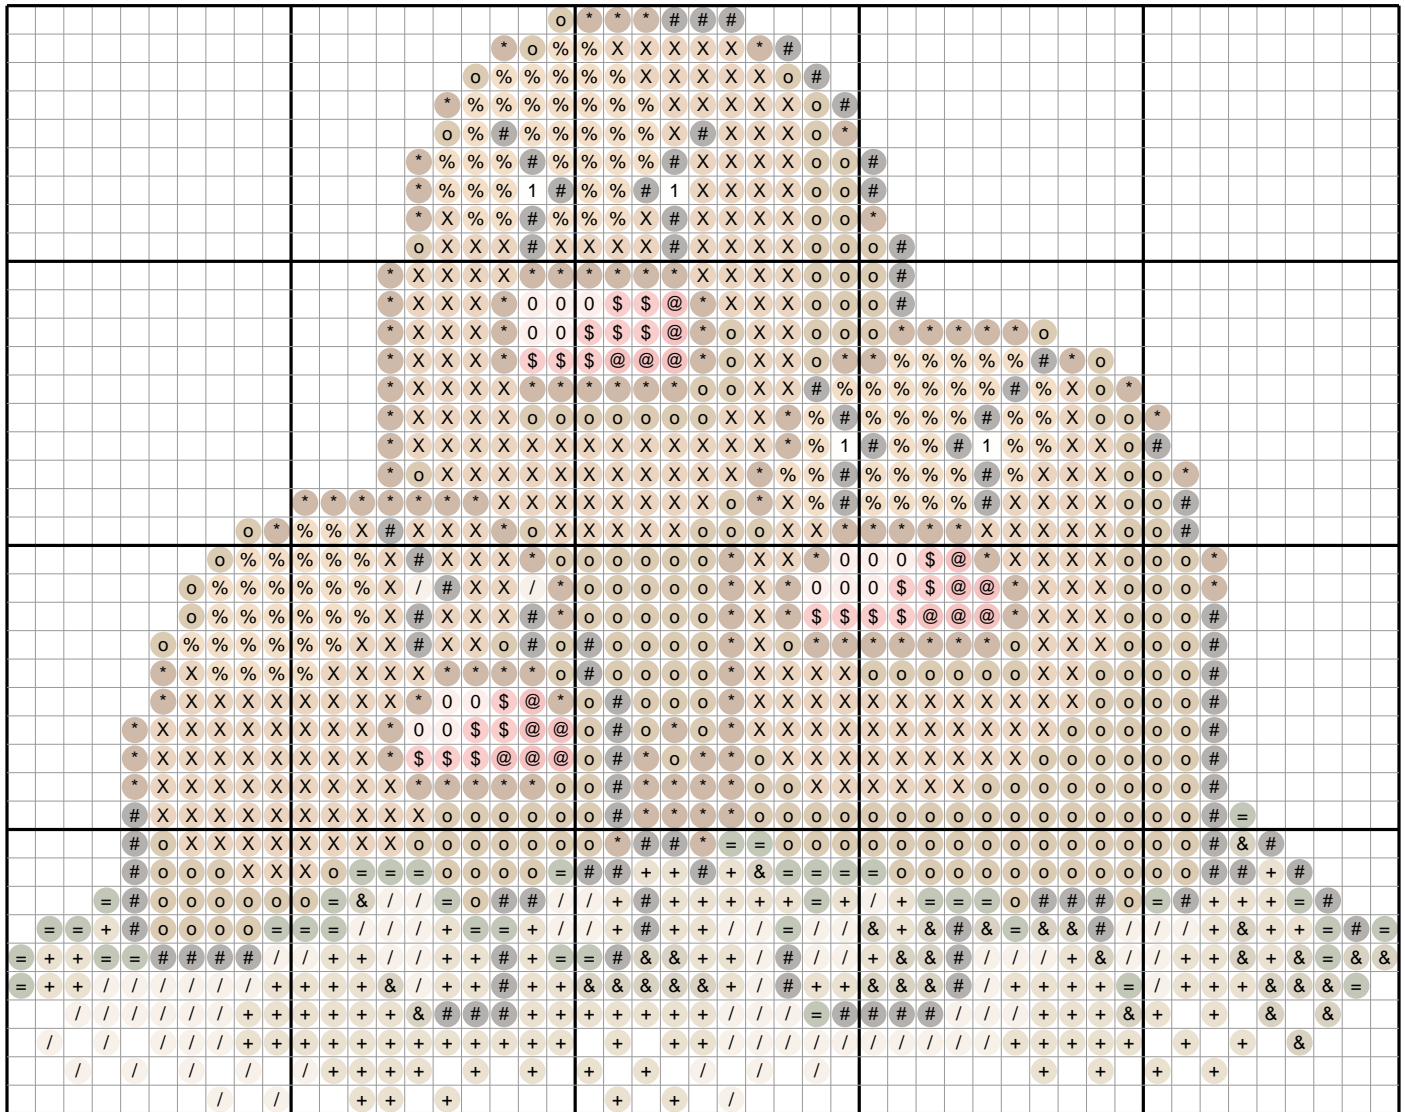

# Dugtrio #0051 — Diamond Painting Chart

49 x 39 drills · 1157 drills · 13 DMC colors · 4.8 x 3.8 in at 2.5mm drills  
ninepocket.net — free Pokemon diamond painting charts (round-drill symbols, DMC colors)

## Drill Legend (DMC)

Sym	Color	DMC	Name	Drills
X		976	Golden Brown Med	276
o		780	Topaz Ultra Vy Dk	226
*		300	Mahogany Vy Dk	123
+		371	Mustard	116
#		3371	Black Brown	102
%		977	Golden Brown Light	102
/		3047	Yellow Beige Lt	79
=		936	Avocado Grn V Dk	41
&		830	Golden Olive Dk	35
\$		351	Coral	21
@		350	Coral Medium	17
0		754	Peach Light	15
1		White	White	4