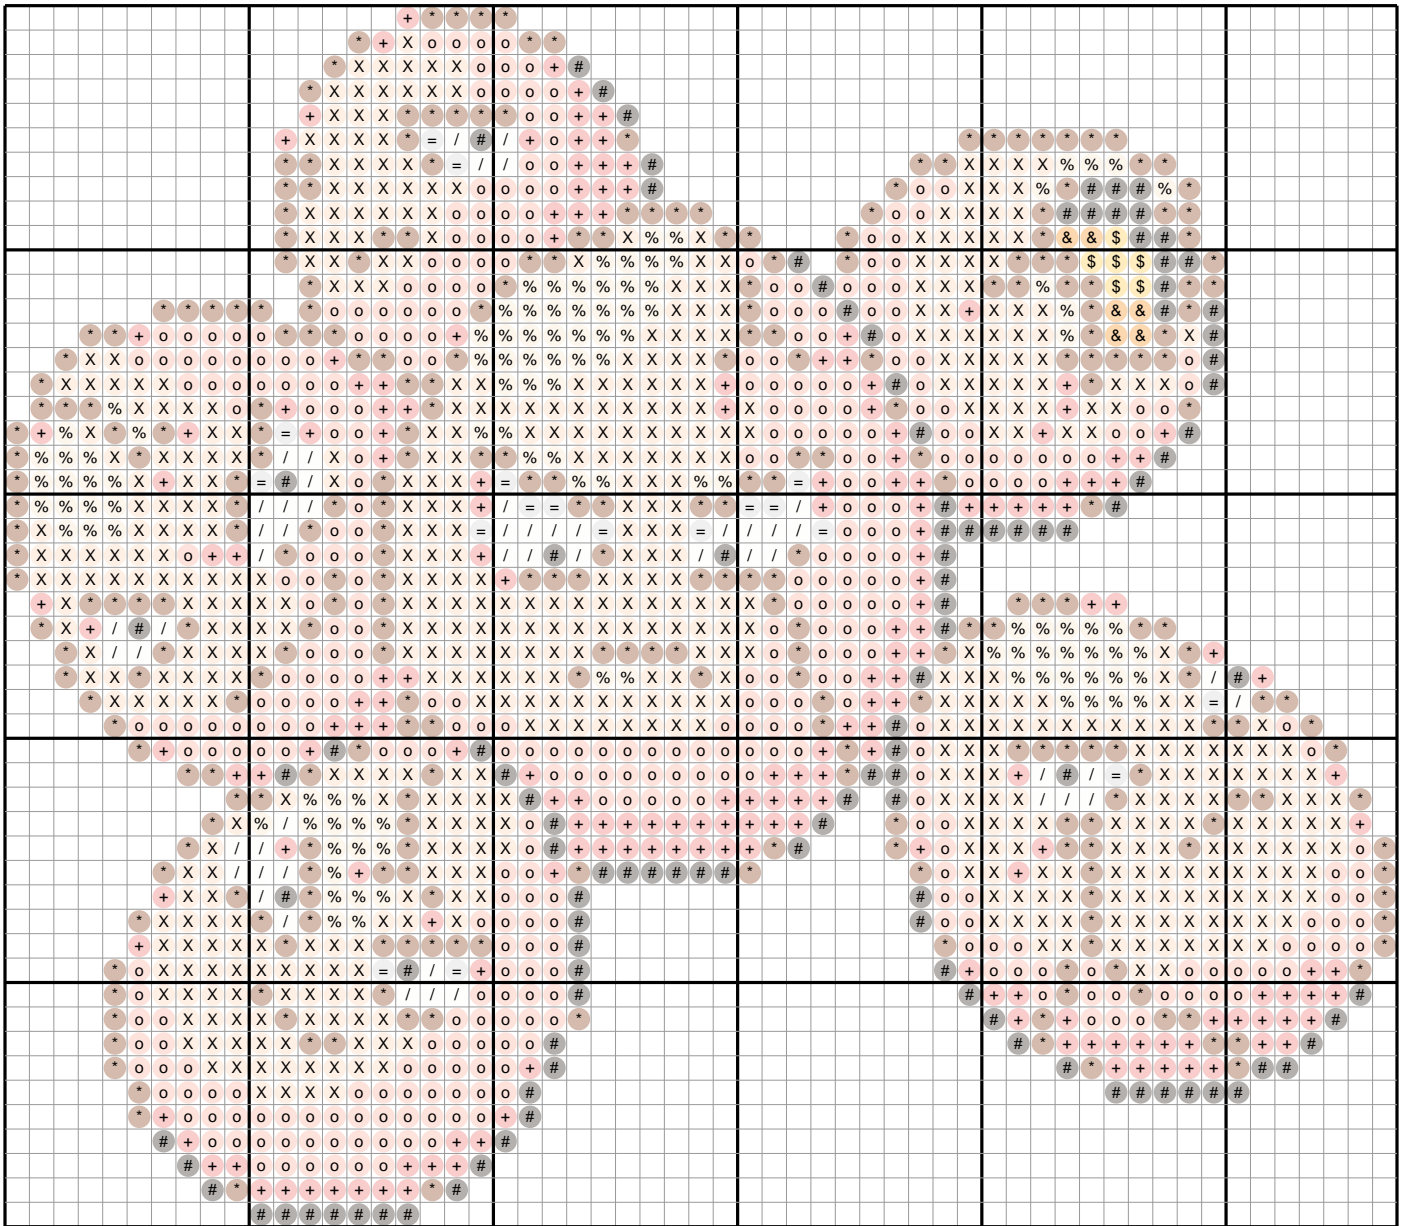

Exeggcute #0102 — Diamond Painting Chart

57 x 50 drills · 1762 drills · 10 DMC colors · 5.6 x 4.9 in at 2.5mm drills
ninepocket.net — free Pokemon diamond painting charts (round-drill symbols, DMC colors)

Drill Legend (DMC)

Sym	Color	DMC	Name	Drills
X		3856	Mahogany Ult Vy Lt	563
o		3341	Apricot	390
*		918	Red?Copper Dark	311
+		351	Coral	193
#		3371	Black Brown	114
%		739	Tan Ult Vy Lt	109
/		White	White	52
=		415	Pearl Gray	18
&		970	Pumpkin Light	6
\$		725	Topaz Med Lt	6