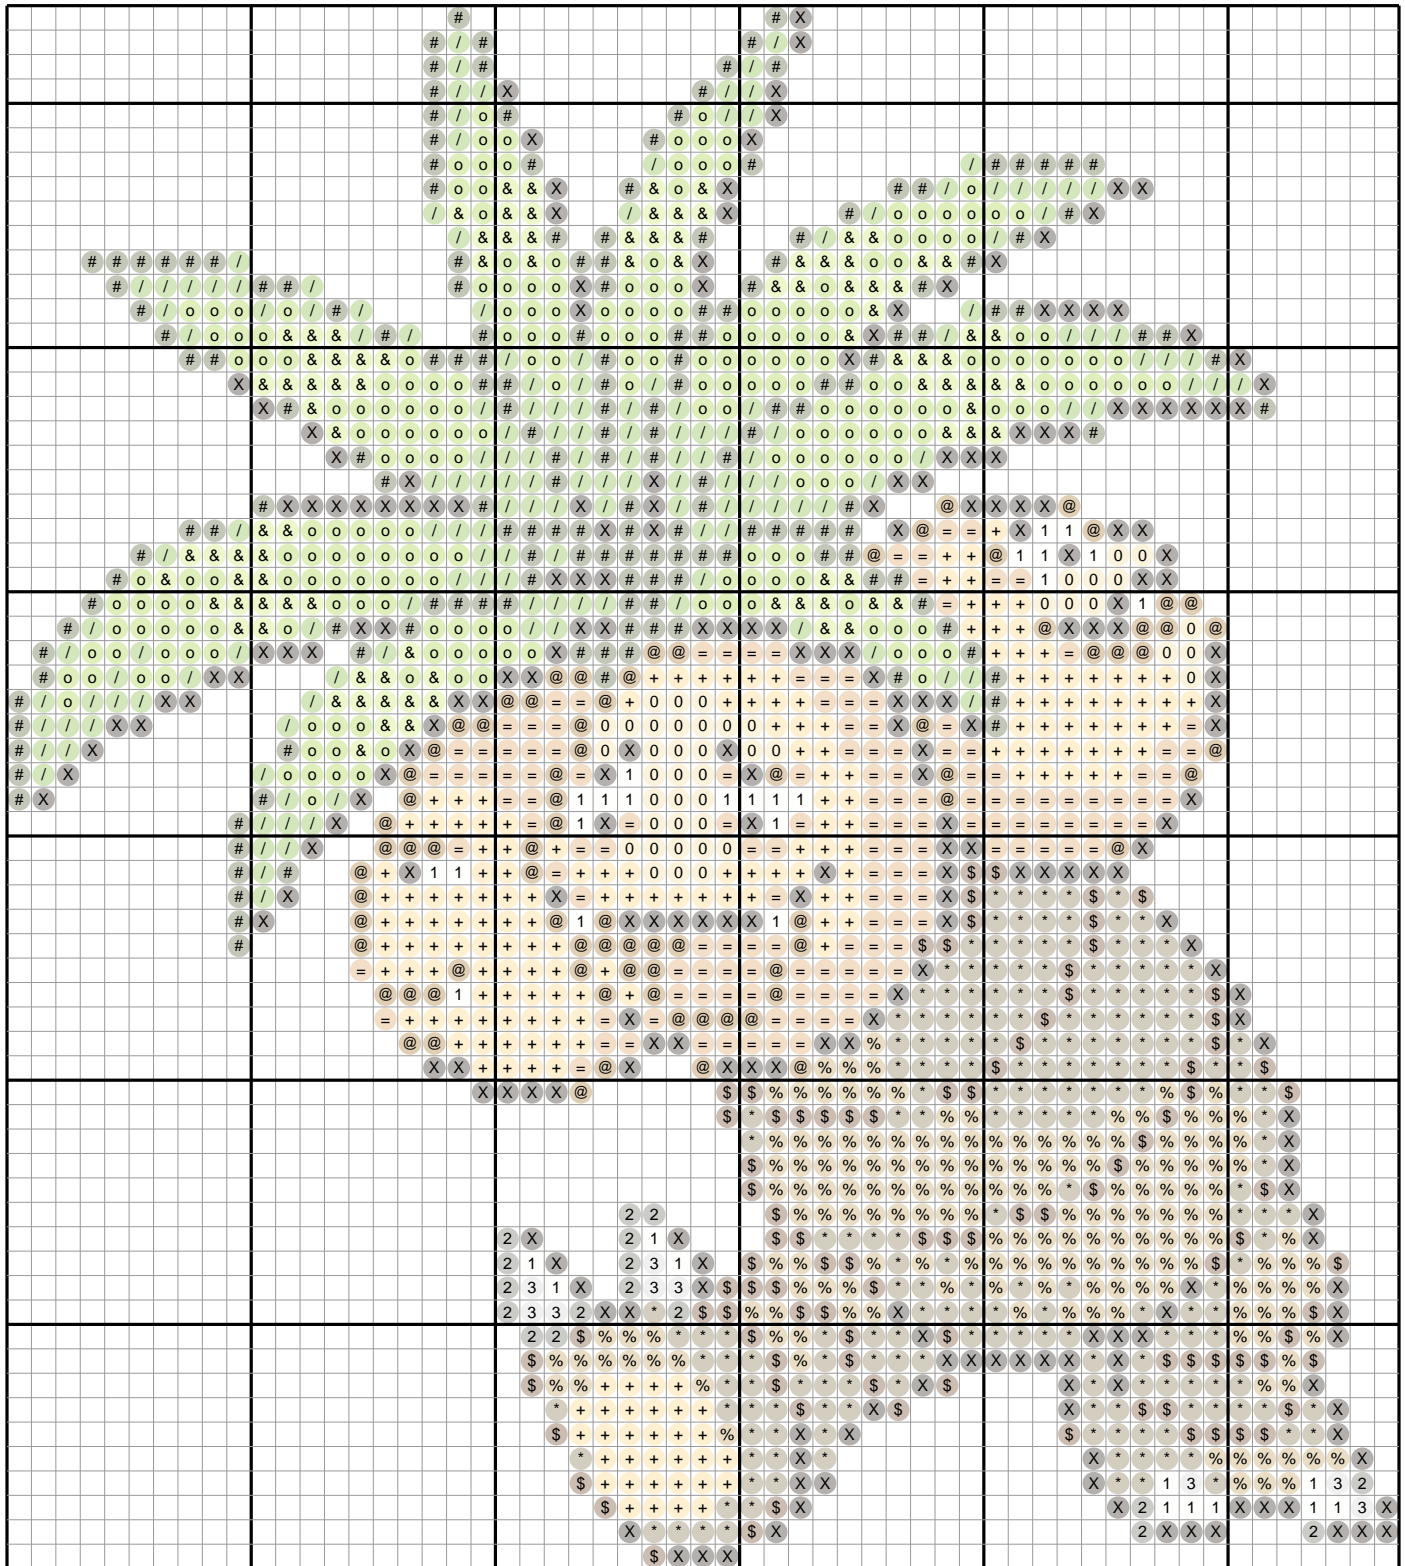

# Exeggutor #0103 — Diamond Painting Chart

57 x 64 drills · 1935 drills · 15 DMC colors · 5.6 x 6.3 in at 2.5mm drills  
ninepocket.net — free Pokemon diamond painting charts (round-drill symbols, DMC colors)

## Drill Legend (DMC)

Sym	Color	DMC	Name	Drills
X		3371	Black Brown	249
o		704	Chartreuse Bright	242
*		829	Golden Olive Vy Dk	205
+		743	Yellow Med	193
#		936	Avocado Grn V Dk	181
%		832	Golden Olive	173
/		906	Parrot Green Md	165
=		977	Golden Brown Light	148
&		907	Parrot Green Lt	99
\$		801	Coffee Brown Dk	96
@		781	Topaz Very Dark	80
0		3822	Straw Light	45
1		White	White	33
2		535	Ash Gray Vy Lt	17
3		415	Pearl Gray	9