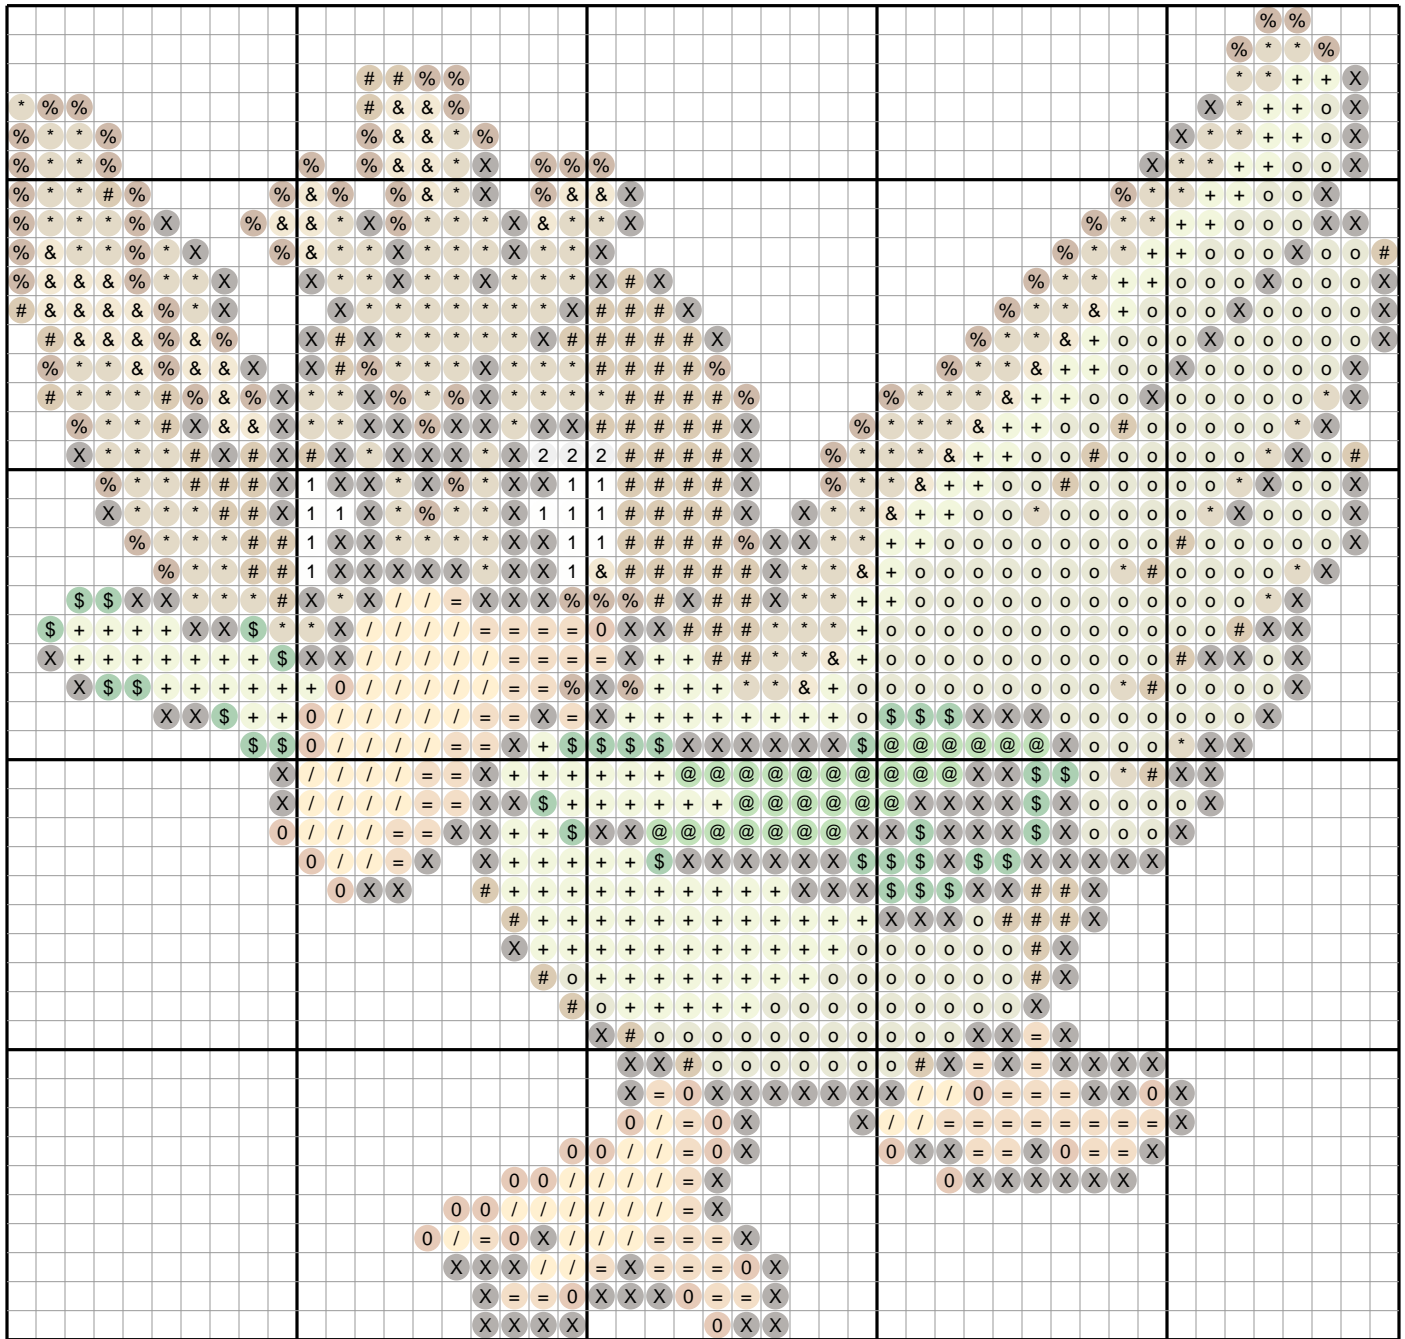

Farfetchd #0083 — Diamond Painting Chart

48 x 46 drills · 1223 drills · 14 DMC colors · 4.7 x 4.5 in at 2.5mm drills
ninpocket.net — free Pokemon diamond painting charts (round-drill symbols, DMC colors)

Drill Legend (DMC)

Sym	Color	DMC	Name	Drills
X		3371	Black Brown	263
o		3013	Khaki Green Lt	217
*		831	Golden Olive Md	166
+		472	Avocado Grn U Lt	136
#		780	Topaz Ultra Vy Dk	100
%		300	Mahogany Vy Dk	71
/		743	Yellow Med	61
=		977	Golden Brown Light	58
&		834	Golden Olive Vy Lt	44
\$		700	Green Bright	34
@		702	Kelly Green	29
0		301	Mahogany Med	28
1		White	White	13
2		168	Pewter Very Light	3