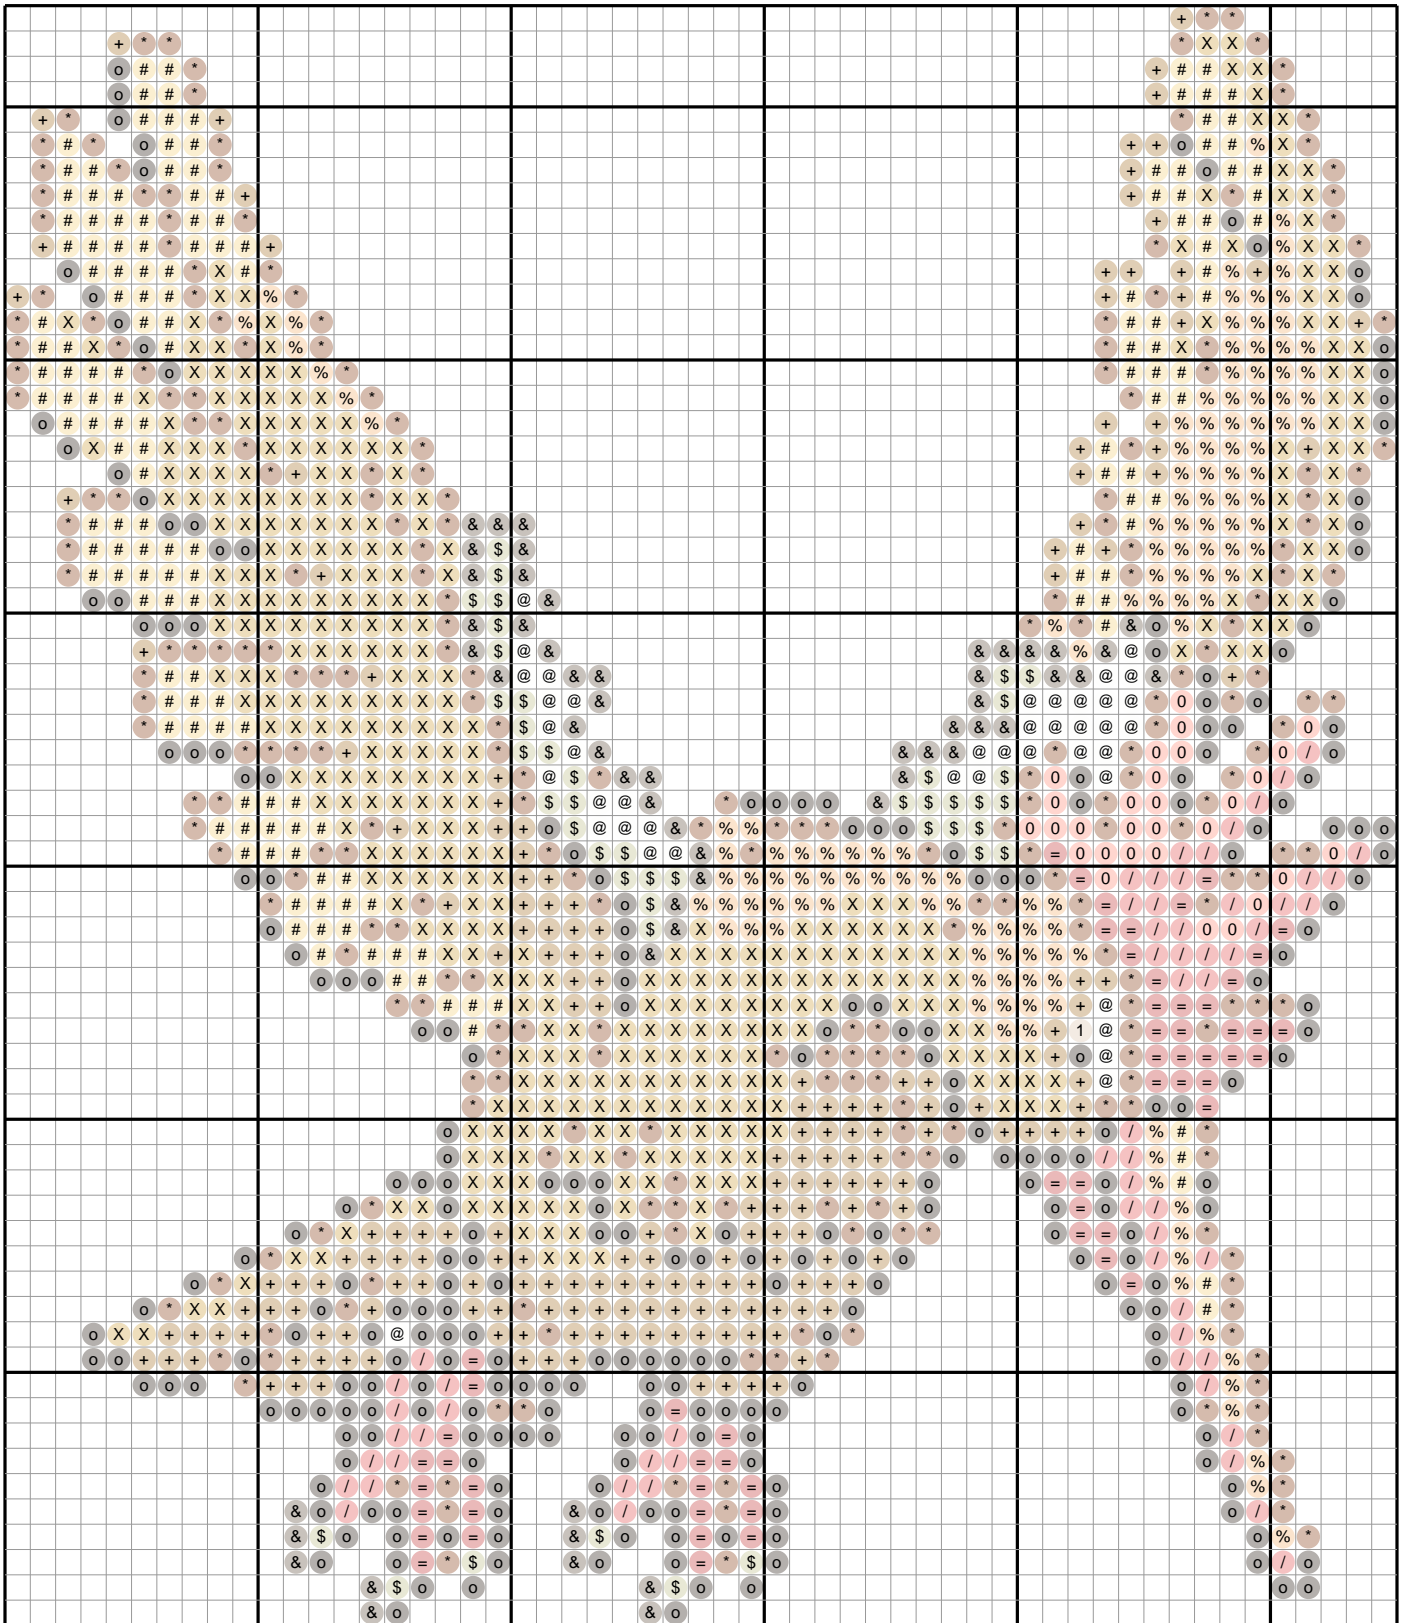

Fearow #0022 — Diamond Painting Chart

55 x 64 drills · 1735 drills · 13 DMC colors · 5.4 x 6.3 in at 2.5mm drills
ninepocket.net — free Pokemon diamond painting charts (round-drill symbols, DMC colors)

Drill Legend (DMC)

Sym	Color	DMC	Name	Drills
X		3852	Straw Very Dark	385
o		3371	Black Brown	282
*		918	Red?Copper Dark	277
+		781	Topaz Very Dark	199
#		3821	Straw	165
%		3854	Autumn Gold Med	135
/		350	Coral Medium	62
=		347	Salmon Very Dark	59
&		838	Beige Brown Vy Dk	56
\$		3013	Khaki Green Lt	43
@		White	White	42
0		3340	Apricot Med	29
1		613	Drab Brown V Lt	1