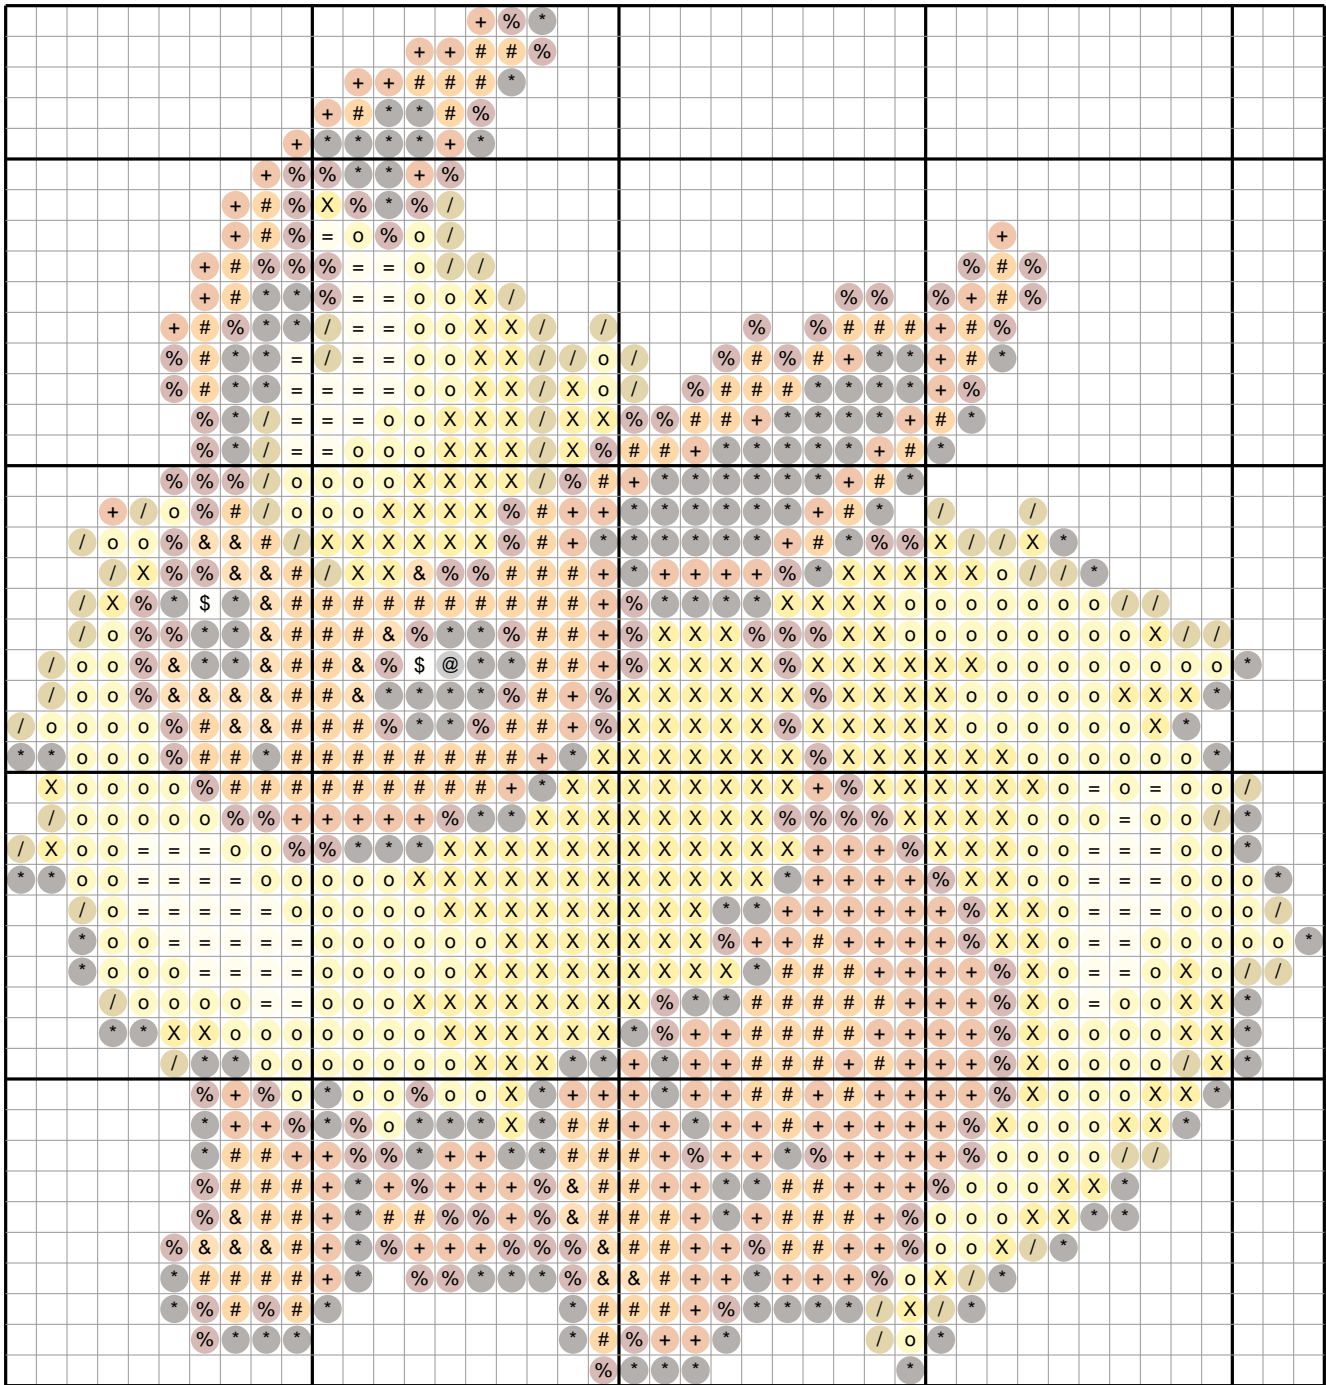

# Flareon #0136 — Diamond Painting Chart

43 x 45 drills · 1209 drills · 11 DMC colors · 4.2 x 4.4 in at 2.5mm drills  
ninepocket.net — free Pokemon diamond painting charts (round-drill symbols, DMC colors)

## Drill Legend (DMC)

Sym	Color	DMC	Name	Drills
X		444	Lemon Dark	230
o		307	Lemon	212
*		3371	Black Brown	176
+		900	Burnt Orange Dark	155
#		740	Tangerine	152
%		3777	Terra Cotta Vy Dk	136
/		3829	Old Gold Vy Dark	59
=		3078	Golden Yellow Vy Lt	59
&		741	Tangerine Med	27
\$		White	White	2
@		317	Pewter Gray	1