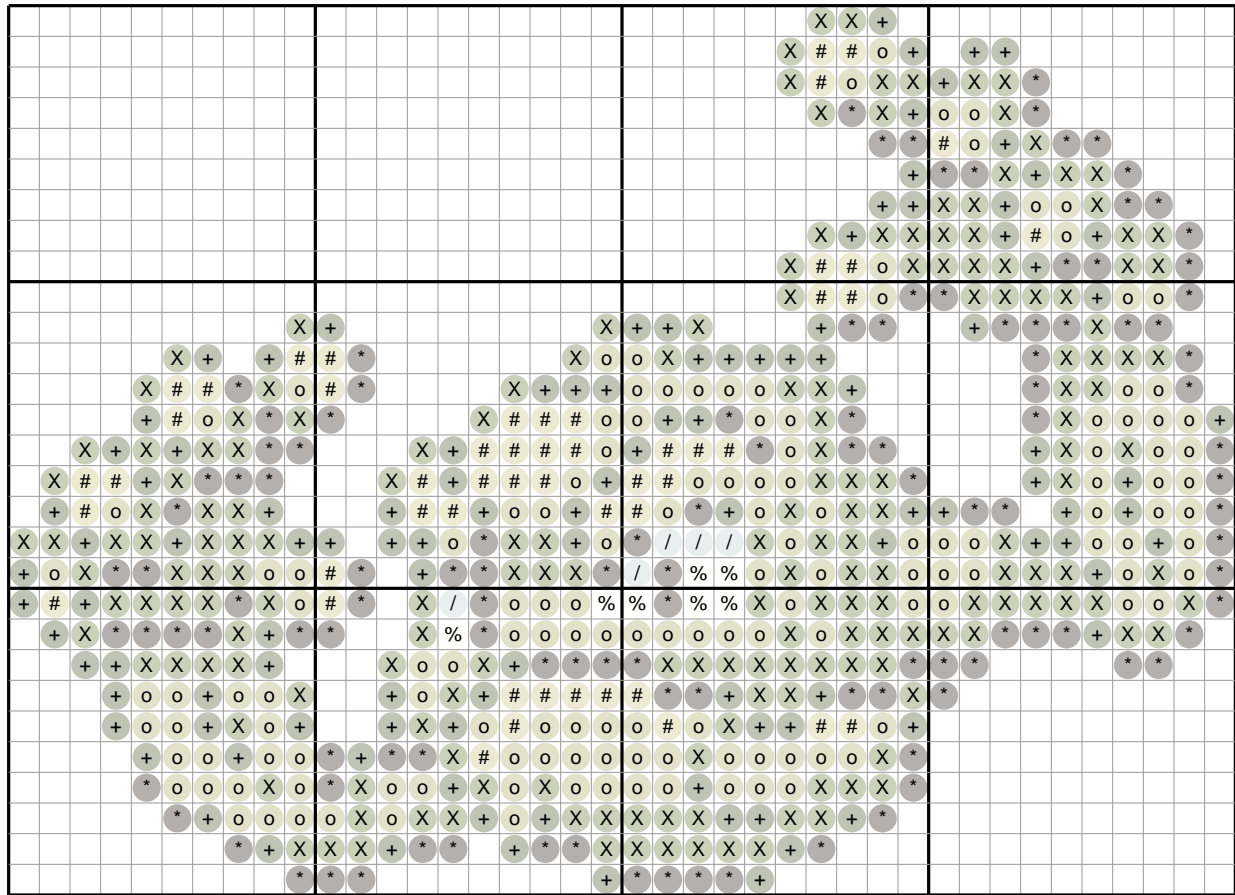

Geodude #0074 — Diamond Painting Chart

40 x 29 drills · 620 drills · 7 DMC colors · 3.9 x 2.9 in at 2.5mm drills
ninepocket.net — free Pokemon diamond painting charts (round-drill symbols, DMC colors)

Drill Legend (DMC)

Sym	Color	DMC	Name	Drills
X		937	Avocado Green Md	186
o		3012	Khaki Green Md	143
*		3371	Black Brown	117
+		935	Avocado Green Dk	111
#		734	Olive Green Lt	51
%		White	White	7
/		927	Gray Green Light	5