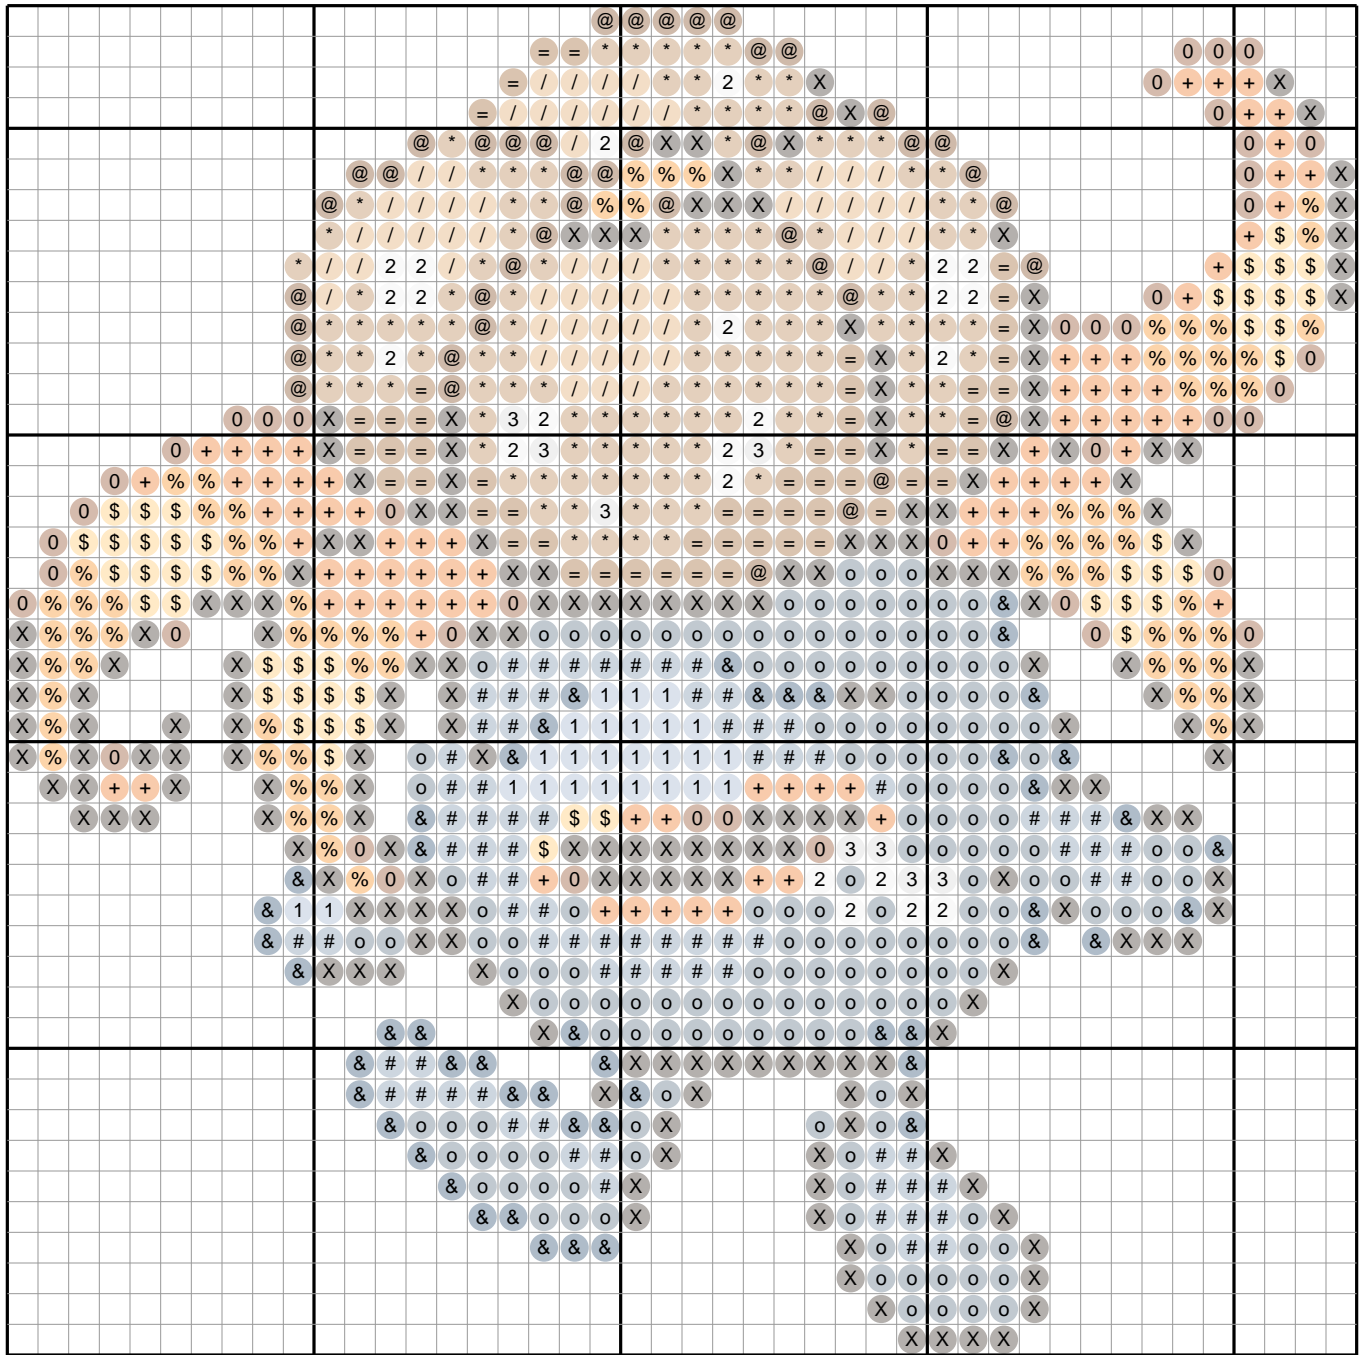

# Gloom #0044 — Diamond Painting Chart

44 x 44 drills · 1097 drills · 15 DMC colors · 4.3 x 4.3 in at 2.5mm drills  
ninepocket.net — free Pokemon diamond painting charts (round-drill symbols, DMC colors)

## Drill Legend (DMC)

Sym	Color	DMC	Name	Drills
X		3371	Black Brown	204
o		930	Antique Blue Dark	170
*		3826	Golden Brown	134
+		946	Burnt Orange Med	83
#		931	Antique Blue Medium	79
%		971	Pumpkin	74
/		977	Golden Brown Light	60
=		975	Golden Brown Dk	53
&		820	Royal Blue Very Dark	50
\$		742	Tangerine Light	47
@		300	Mahogany Vy Dk	44
0		918	Red?Copper Dark	43
1		809	Delft Blue	25
2		762	Pearl Gray Vy Lt	23
3		168	Pewter Very Light	8