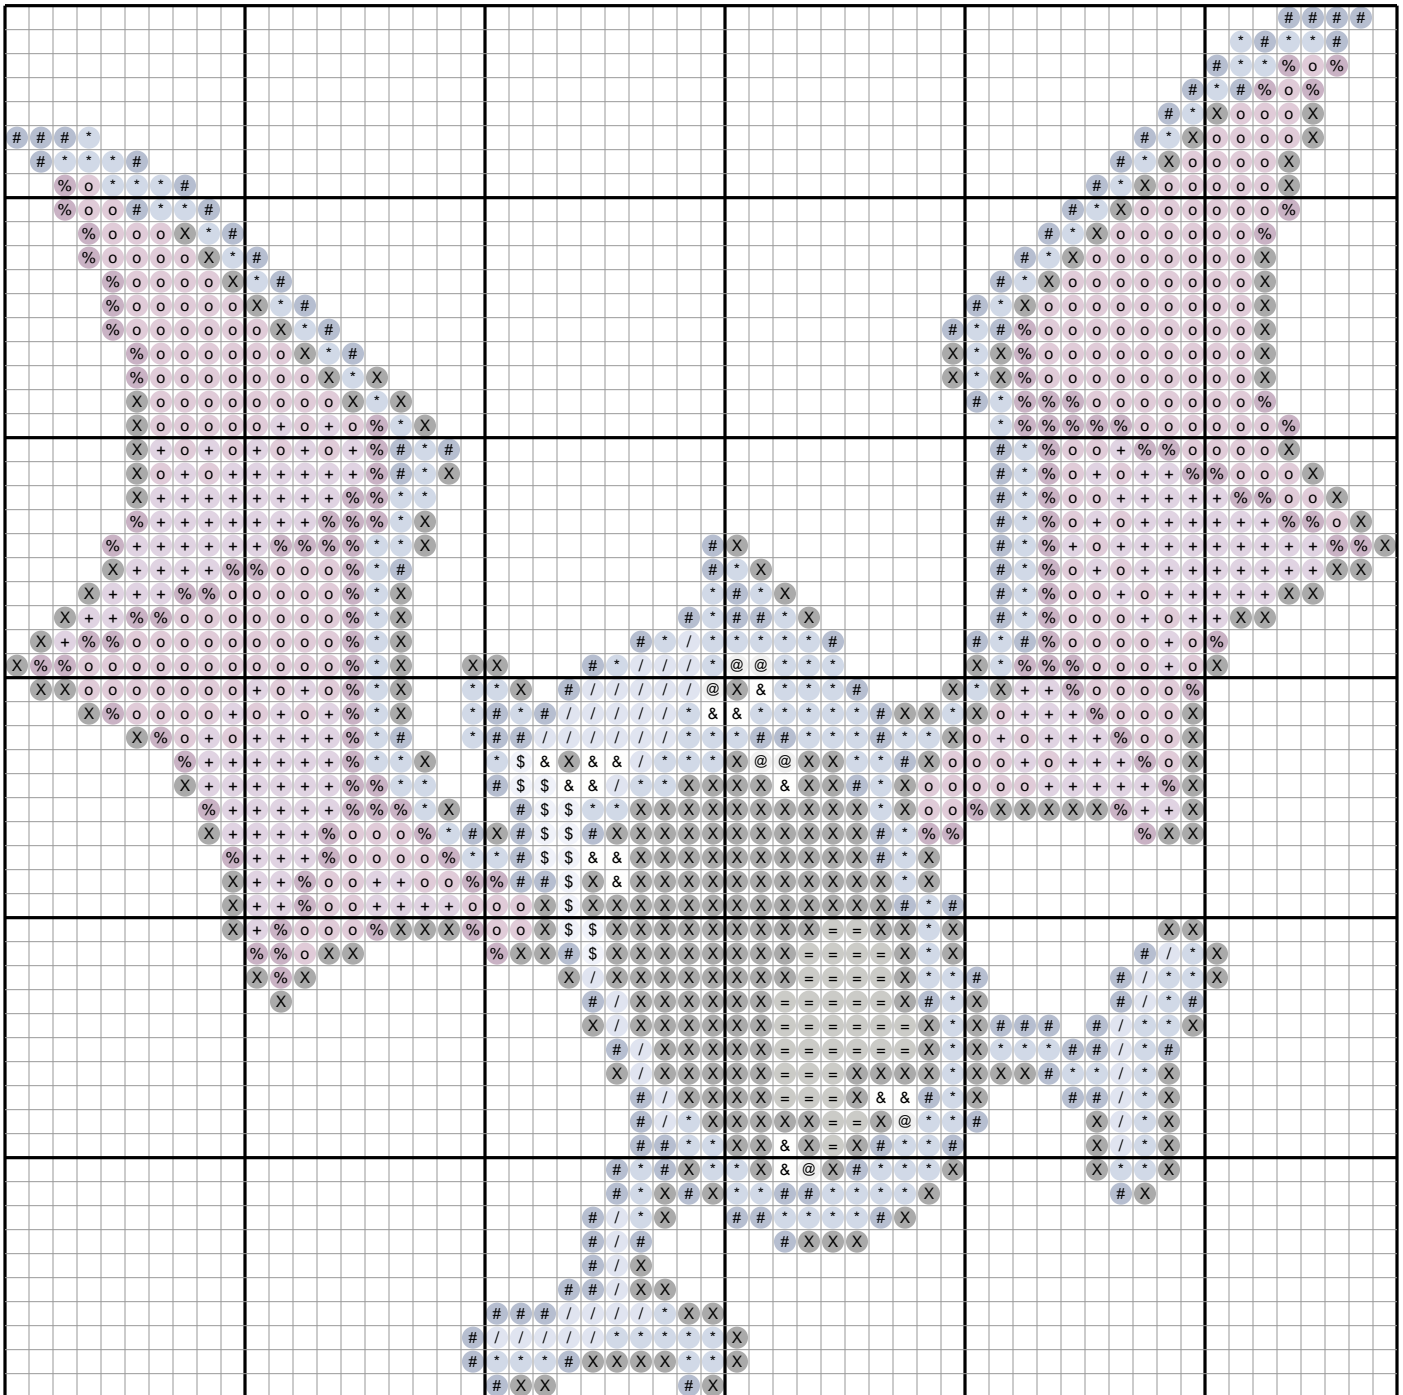

Golbat #0042 — Diamond Painting Chart

58 x 58 drills · 1326 drills · 11 DMC colors · 5.7 x 5.7 in at 2.5mm drills
ninepocket.net — free Pokemon diamond painting charts (round-drill symbols, DMC colors)

Drill Legend (DMC)

Sym	Color	DMC	Name	Drills
X		310	Black	312
o		553	Violet	288
*		799	Delft Blue Medium	190
+		209	Lavender Dark	156
#		336	Navy Blue	136
%		550	Violet Very Dark	120
/		156	Blue Violet Med Lt	51
=		535	Ash Gray Vy Lt	36
&		White	White	16
\$		3747	Blue Violet Vy Lt	14
@		168	Pewter Very Light	7