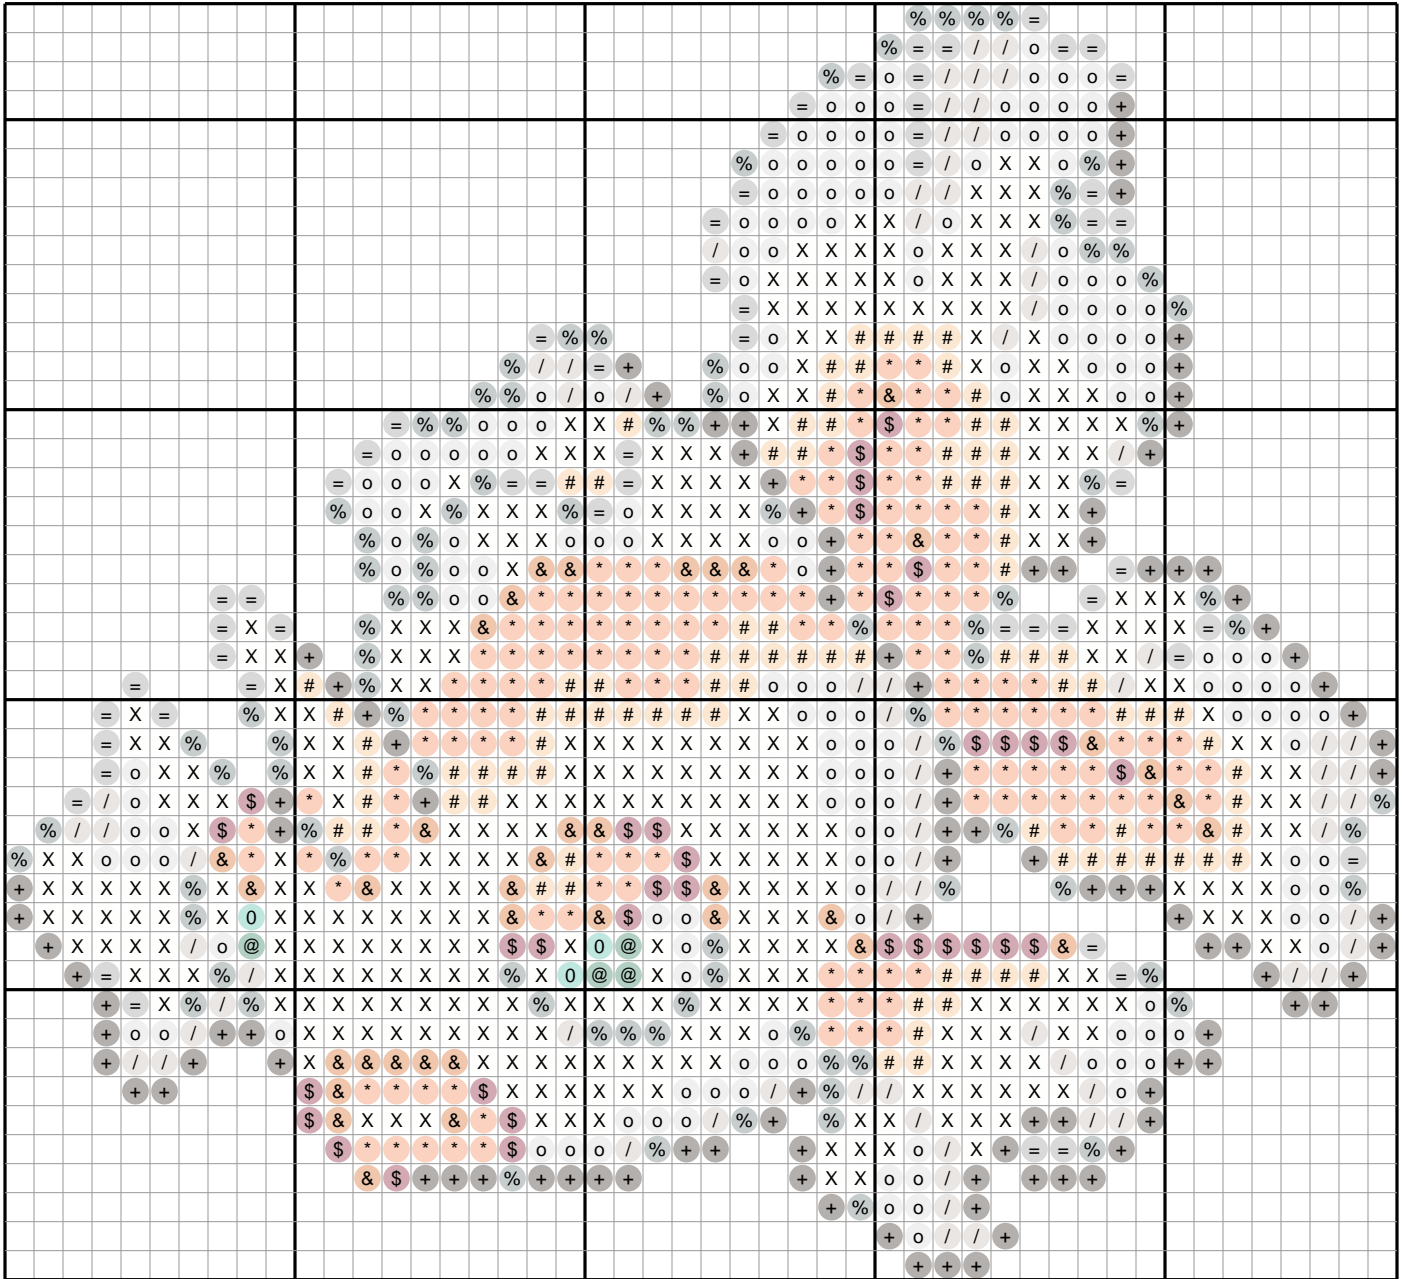

Goldeen #0118 — Diamond Painting Chart

48 x 44 drills · 1184 drills · 12 DMC colors · 4.7 x 4.3 in at 2.5mm drills
ninepocket.net — free Pokemon diamond painting charts (round-drill symbols, DMC colors)

Drill Legend (DMC)

Sym	Color	DMC	Name	Drills
X		White	White	354
o		415	Pearl Gray	176
*		721	Orange Spice Med	153
+		3371	Black Brown	107
#		3827	Golden Brown Pale	93
%		924	Gray Green Vy Dark	91
/		452	Shell Gray Med	74
=		414	Steel Gray Dk	58
&		900	Burnt Orange Dark	37
\$		814	Garnet Dark	34
@		909	Emerald Green Vy Dk	4
0		958	Sea Green Dark	3