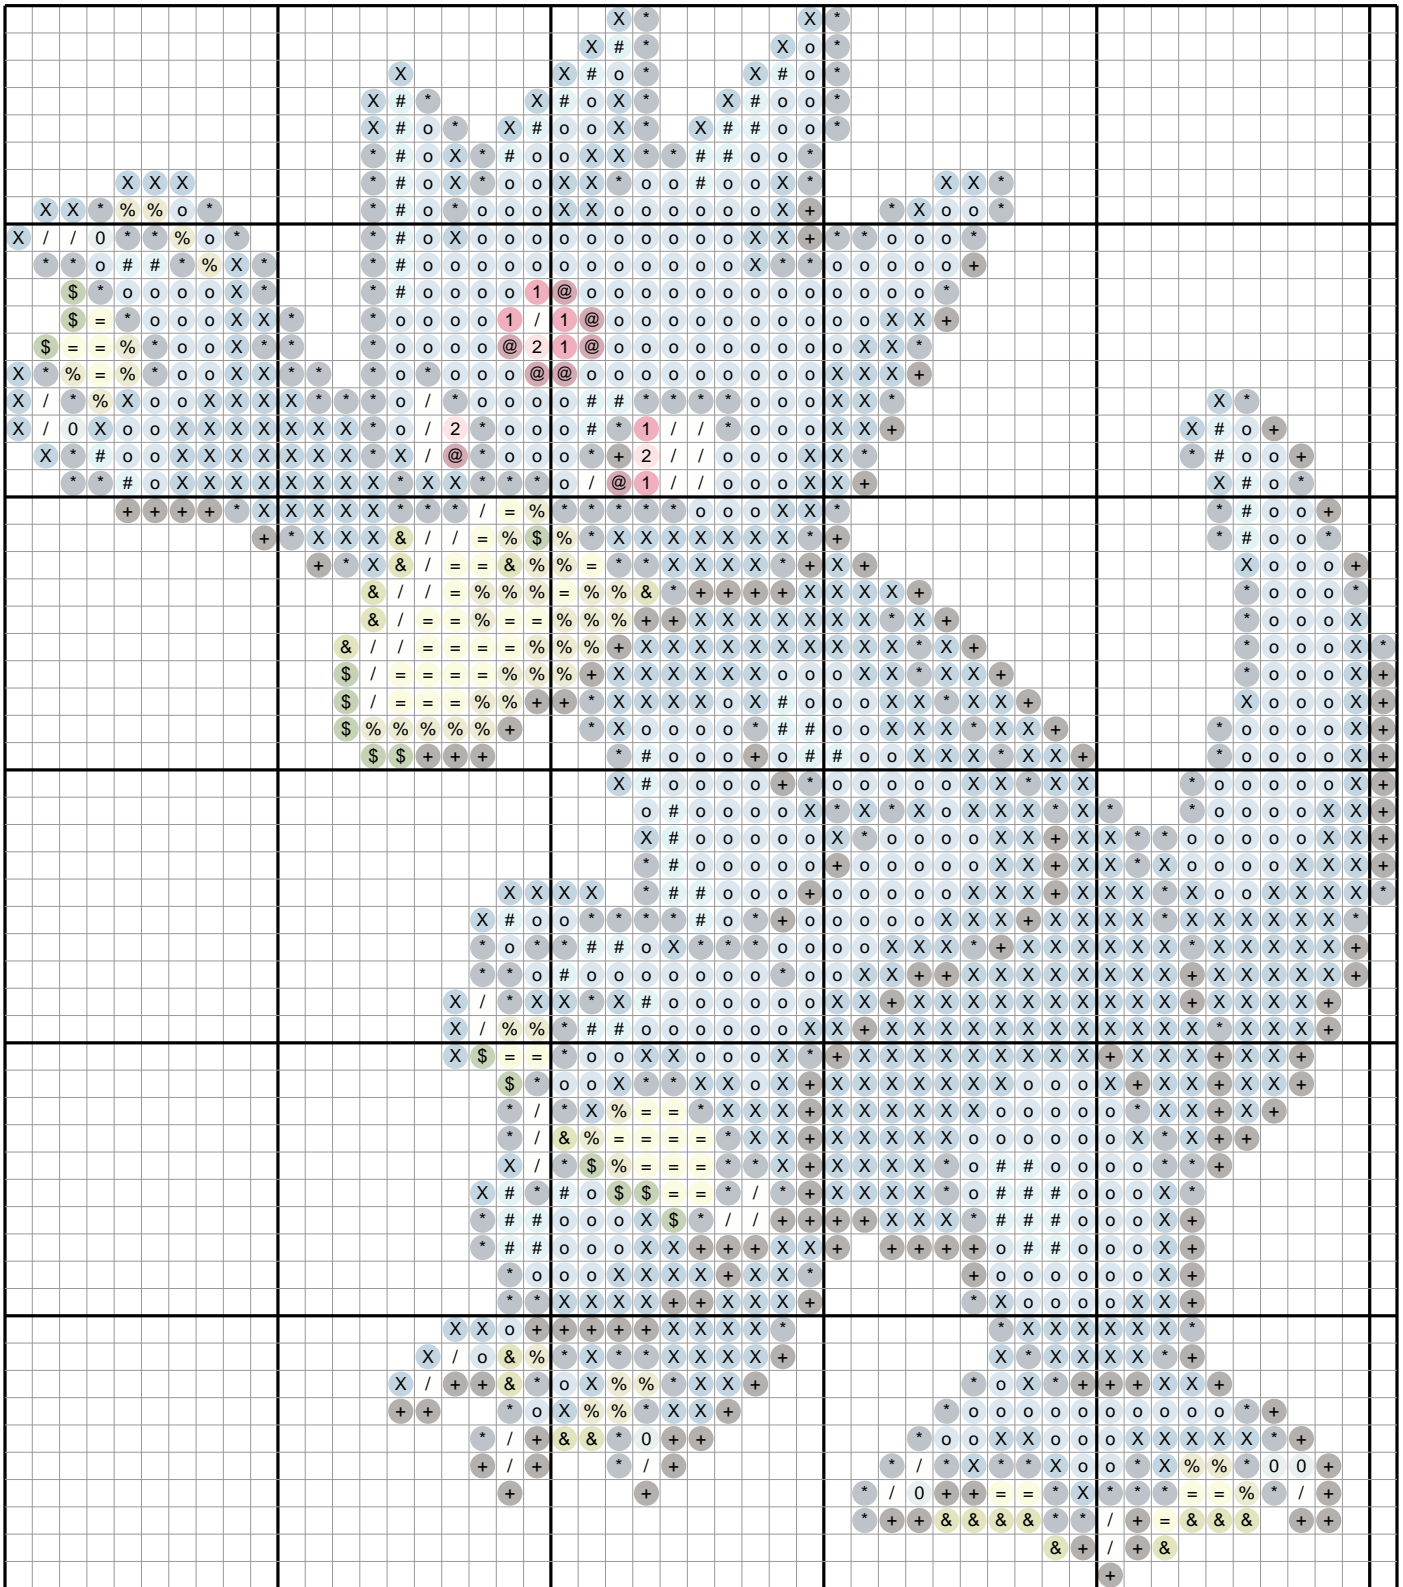

Golduck #0055 — Diamond Painting Chart

51 x 58 drills · 1495 drills · 14 DMC colors · 5.0 x 5.7 in at 2.5mm drills
ninepocket.net — free Pokemon diamond painting charts (round-drill symbols, DMC colors)

Drill Legend (DMC)

Sym	Color	DMC	Name	Drills
X		825	Blue Dark	449
o		3755	Baby Blue	403
*		3750	Antique Blue Very Dk	233
+		3371	Black Brown	147
#		3761	Sky Blue Light	68
%		734	Olive Green Lt	48
/		White	White	44
=		165	Moss Green Vy Lt	44
&		581	Moss Green	21
\$		904	Parrot Green V Dk	15
@		814	Garnet Dark	8
0		927	Gray Green Light	6
1		349	Coral Dark	6
2		760	Salmon	3