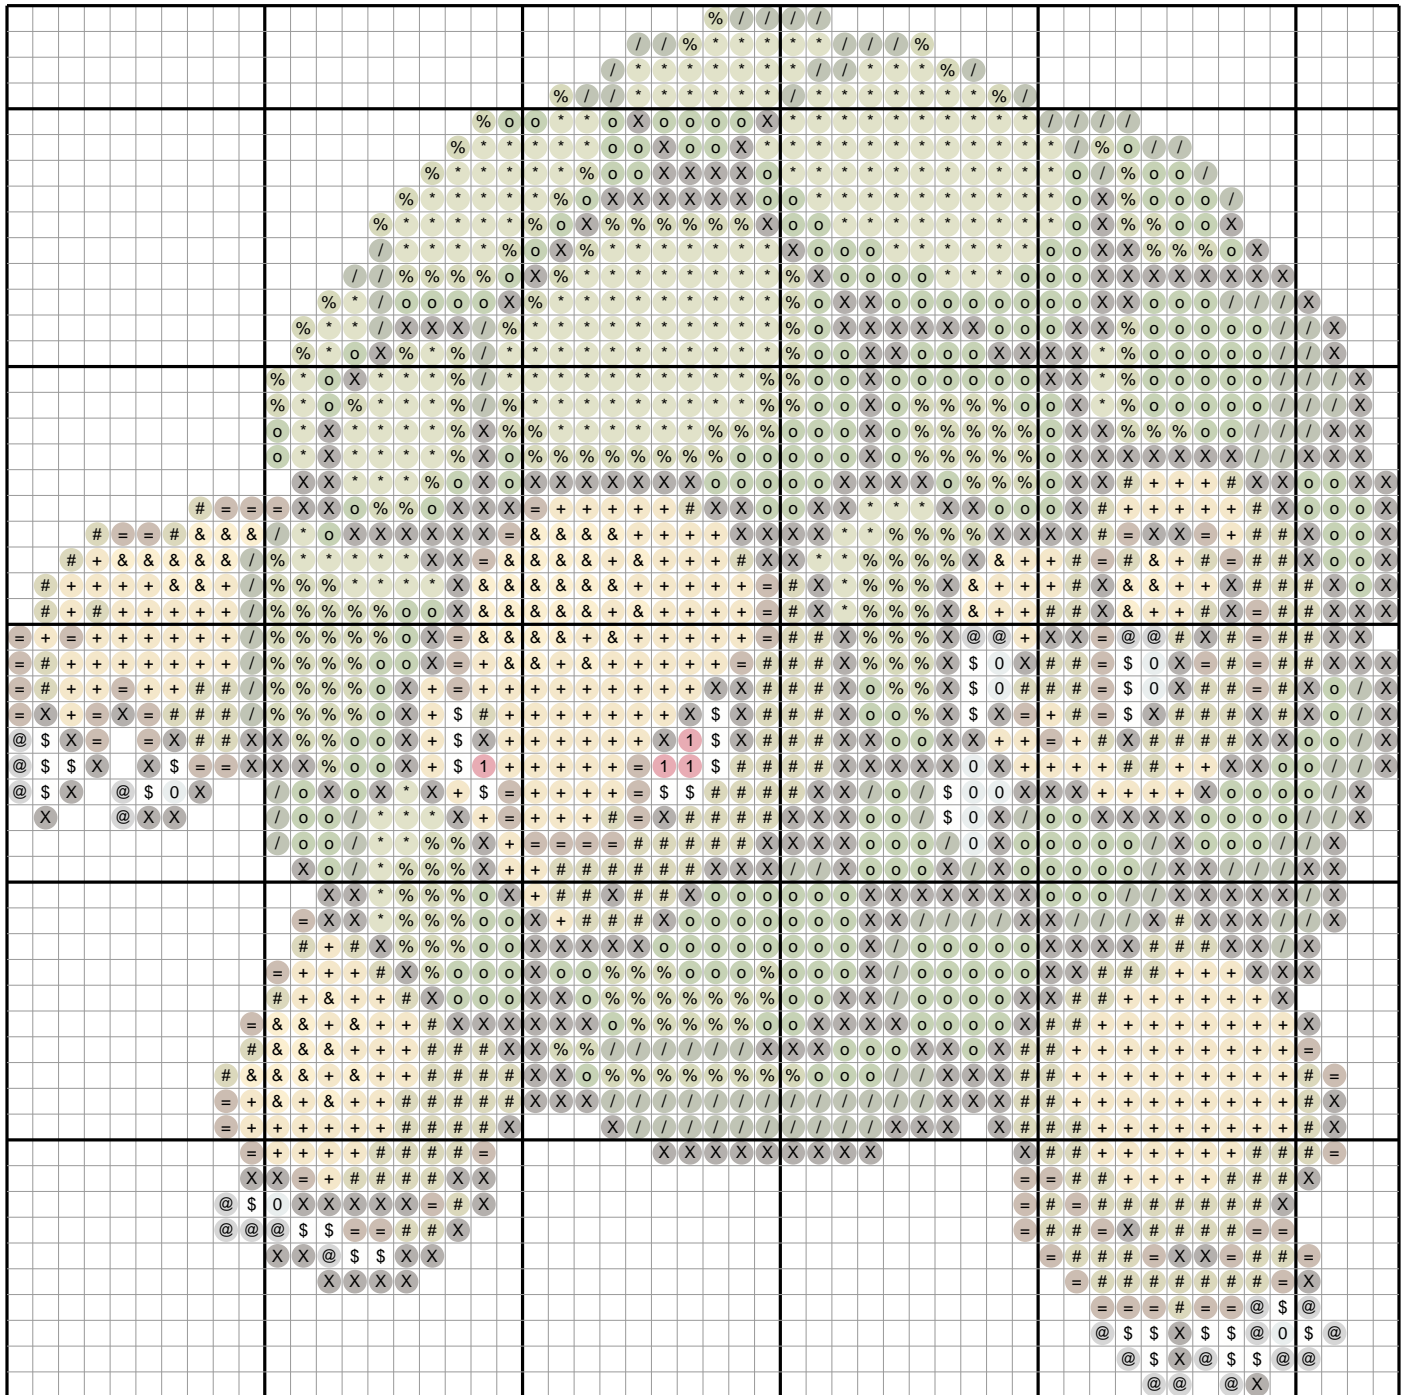

Golem #0076 — Diamond Painting Chart

54 x 54 drills · 1943 drills · 13 DMC colors · 5.3 x 5.3 in at 2.5mm drills
ninepocket.net — free Pokemon diamond painting charts (round-drill symbols, DMC colors)

Drill Legend (DMC)

Sym	Color	DMC	Name	Drills
X		3371	Black Brown	413
o		904	Parrot Green V Dk	287
*		3012	Khaki Green Md	242
+		3820	Straw Dark	241
#		731	Olive Green Dk	209
%		580	Moss Green Dk	191
/		935	Avocado Green Dk	138
=		801	Coffee Brown Dk	84
&		3821	Straw	59
\$		White	White	37
@		169	Pewter Light	26
0		927	Gray Green Light	12
1		817	Coral Red Very Dark	4