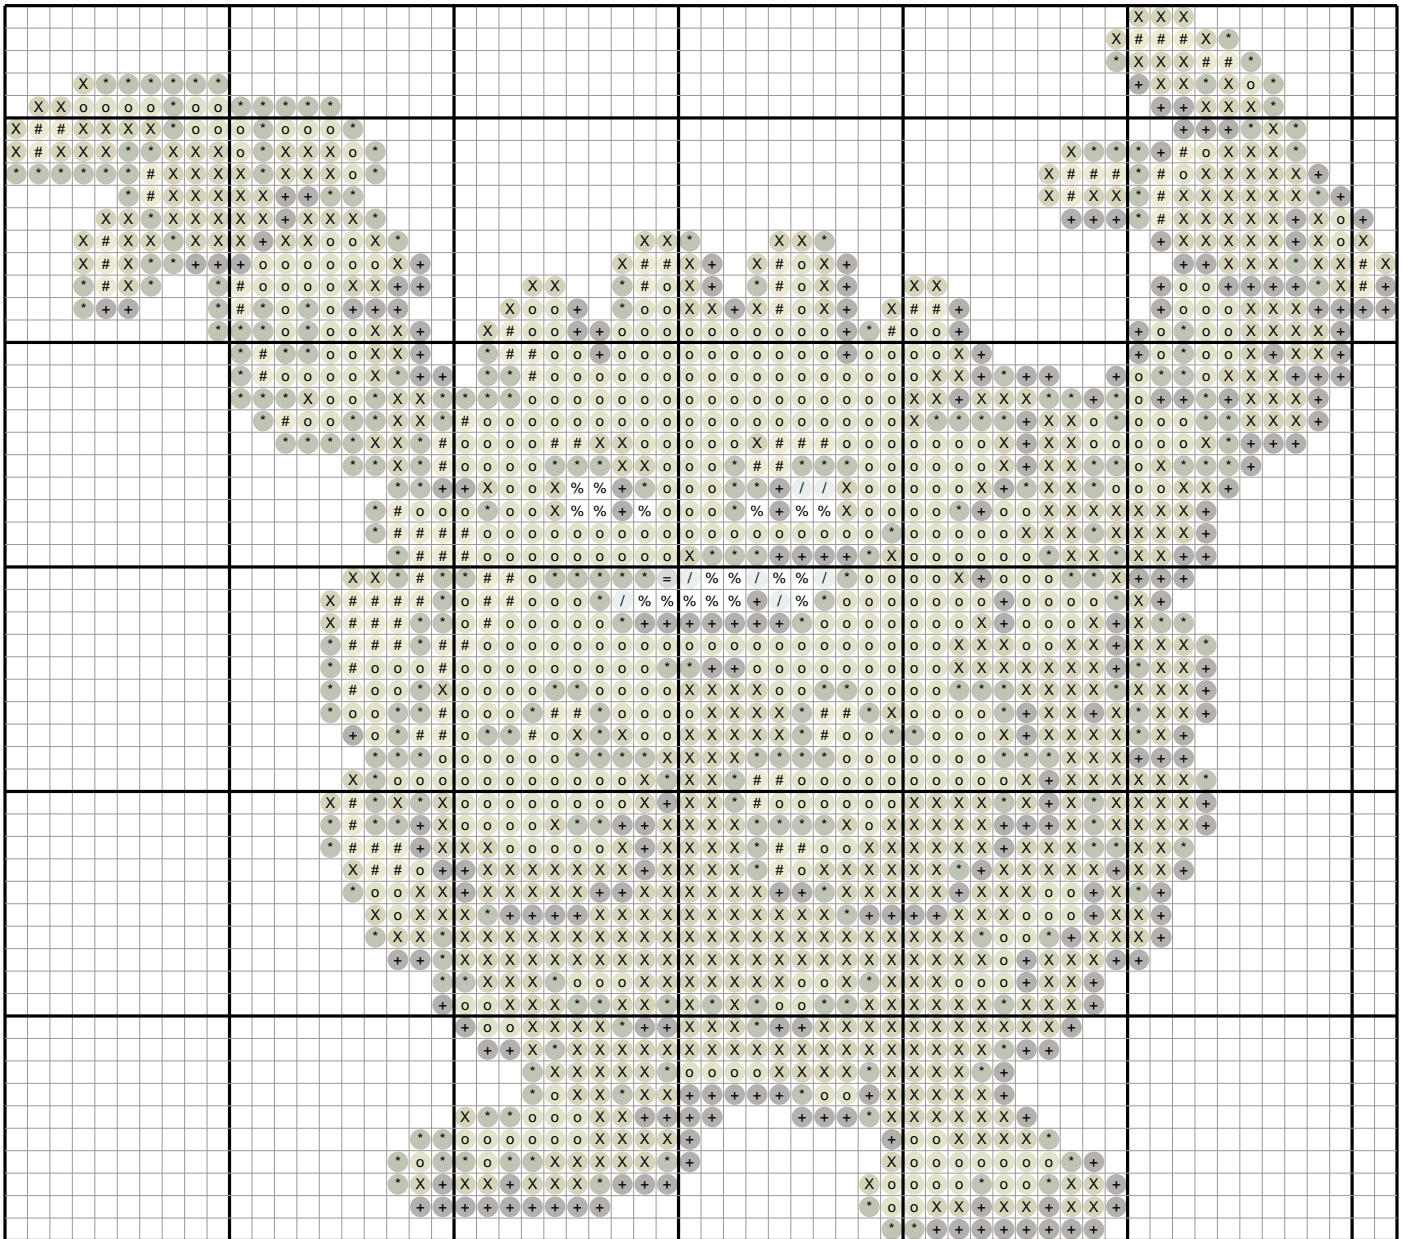

# Graveler #0075 — Diamond Painting Chart

62 x 55 drills · 1767 drills · 8 DMC colors · 6.1 x 5.4 in at 2.5mm drills  
ninpocket.net — free Pokemon diamond painting charts (round-drill symbols, DMC colors)

## Drill Legend (DMC)

Sym	Color	DMC	Name	Drills
X		730	Olive Green V Dk	600
o		3012	Khaki Green Md	500
*		935	Avocado Green Dk	297
+		3371	Black Brown	242
#		734	Olive Green Lt	102
%		White	White	18
/		927	Gray Green Light	7
=		414	Steel Gray Dk	1