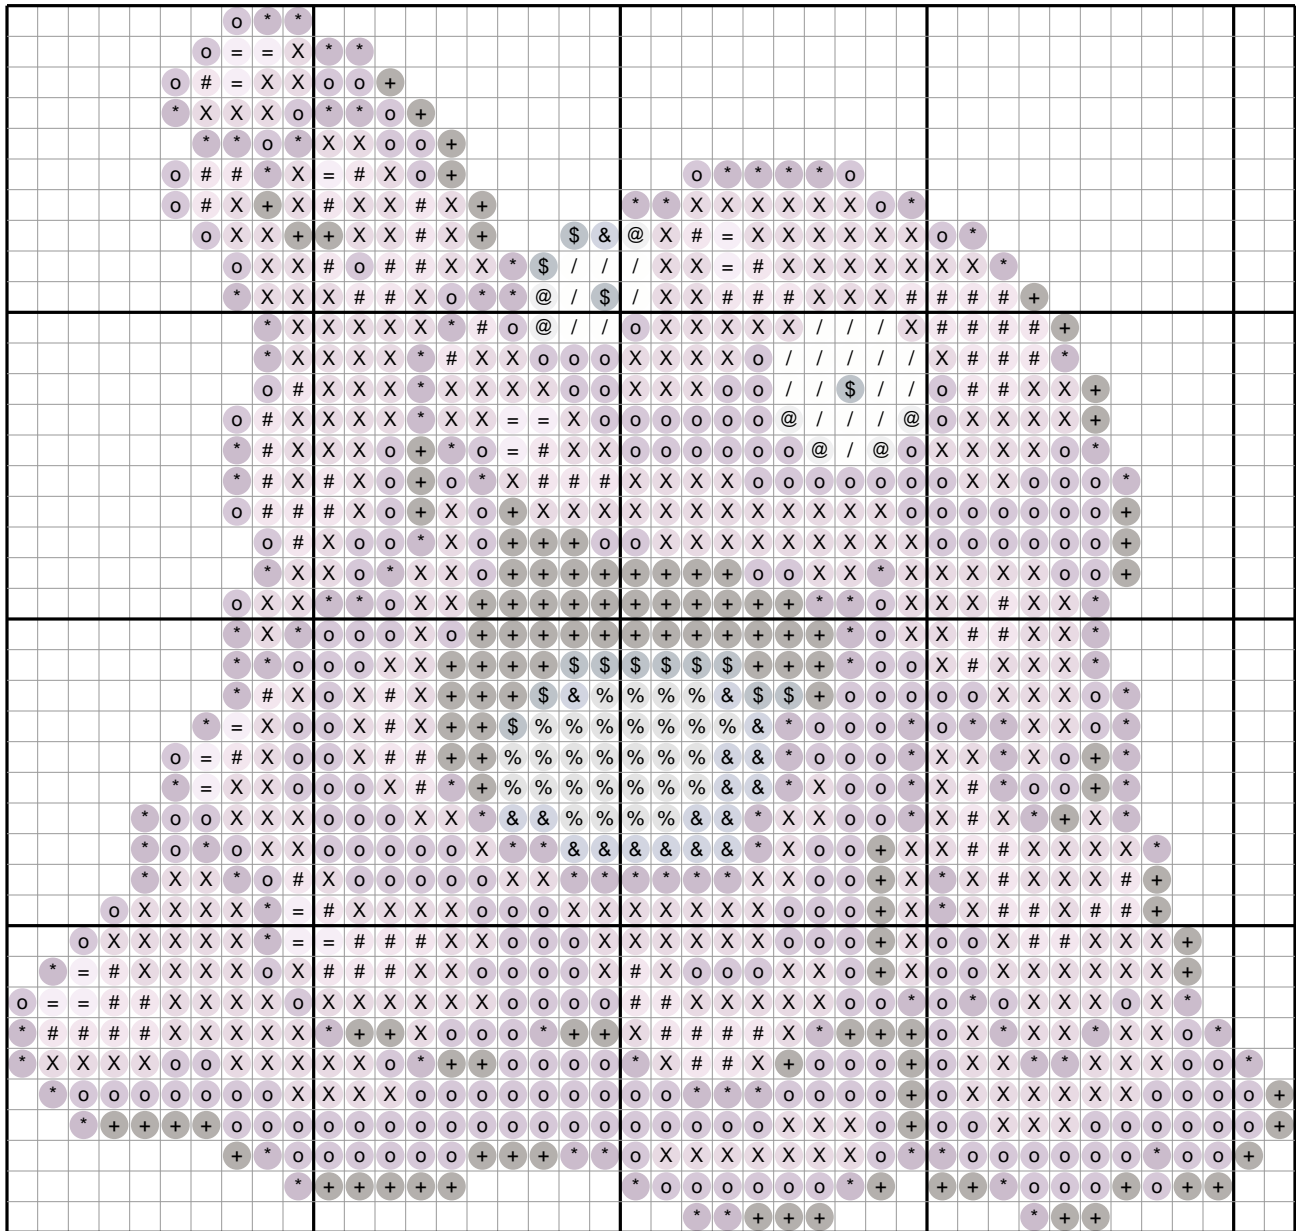

Grimer #0088 — Diamond Painting Chart

42 x 40 drills · 1098 drills · 11 DMC colors · 4.1 x 3.9 in at 2.5mm drills
ninepocket.net — free Pokemon diamond painting charts (round-drill symbols, DMC colors)

Drill Legend (DMC)

Sym	Color	DMC	Name	Drills
X		3836	Grape Light	353
o		208	Lavender Very Dark	290
*		327	Violet Dark	131
+		3371	Black Brown	122
#		554	Violet Light	93
%		318	Steel Gray Lt	29
/		White	White	23
=		211	Lavender Light	18
&		161	Blue Gray	18
\$		3750	Antique Blue Very Dk	14
@		415	Pearl Gray	7