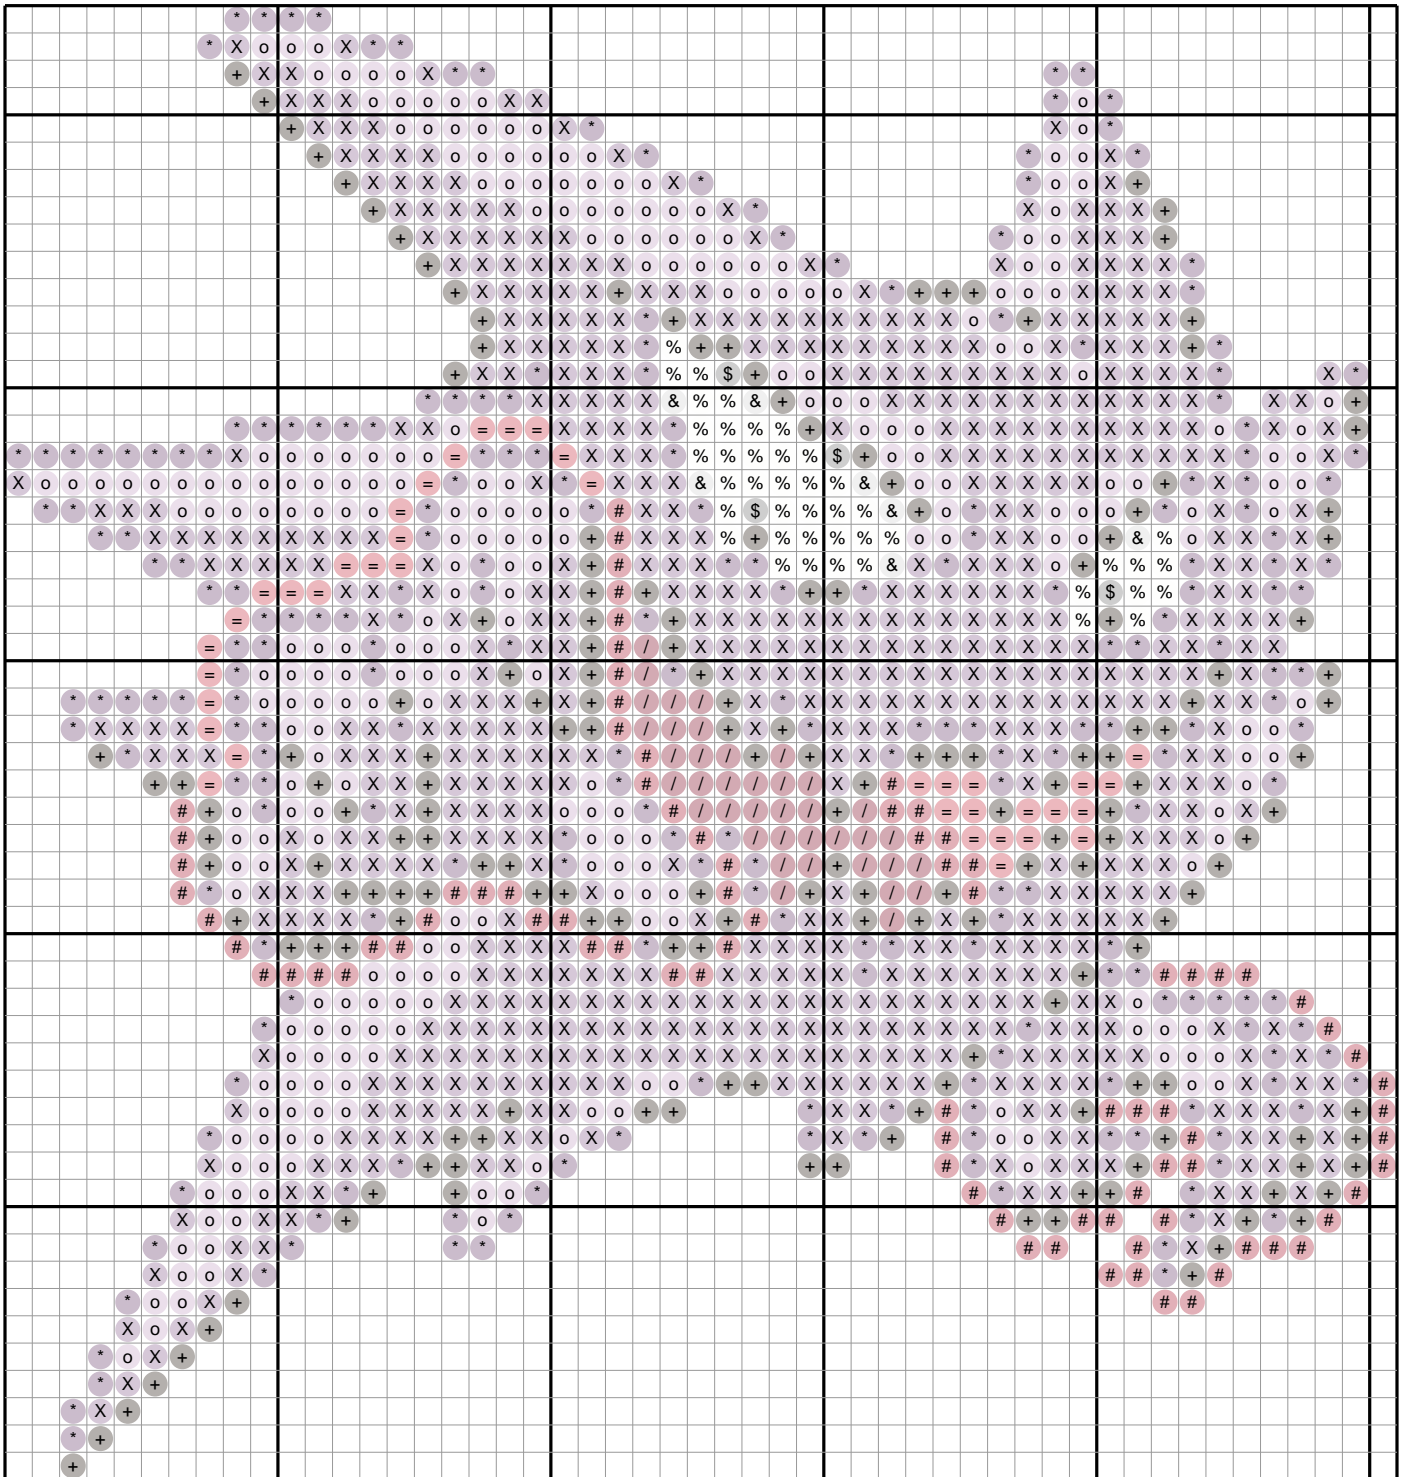

Haunter #0093 — Diamond Painting Chart

51 x 54 drills · 1562 drills · 10 DMC colors · 5.0 x 5.3 in at 2.5mm drills
ninepocket.net — free Pokemon diamond painting charts (round-drill symbols, DMC colors)

Drill Legend (DMC)

Sym	Color	DMC	Name	Drills
X		208	Lavender Very Dark	642
o		210	Lavender Medium	285
*		327	Violet Dark	236
+		3371	Black Brown	182
#		498	Red Dark	86
%		White	White	43
/		814	Garnet Dark	39
=		321	Red	38
&		168	Pewter Very Light	7
\$		317	Pewter Gray	4