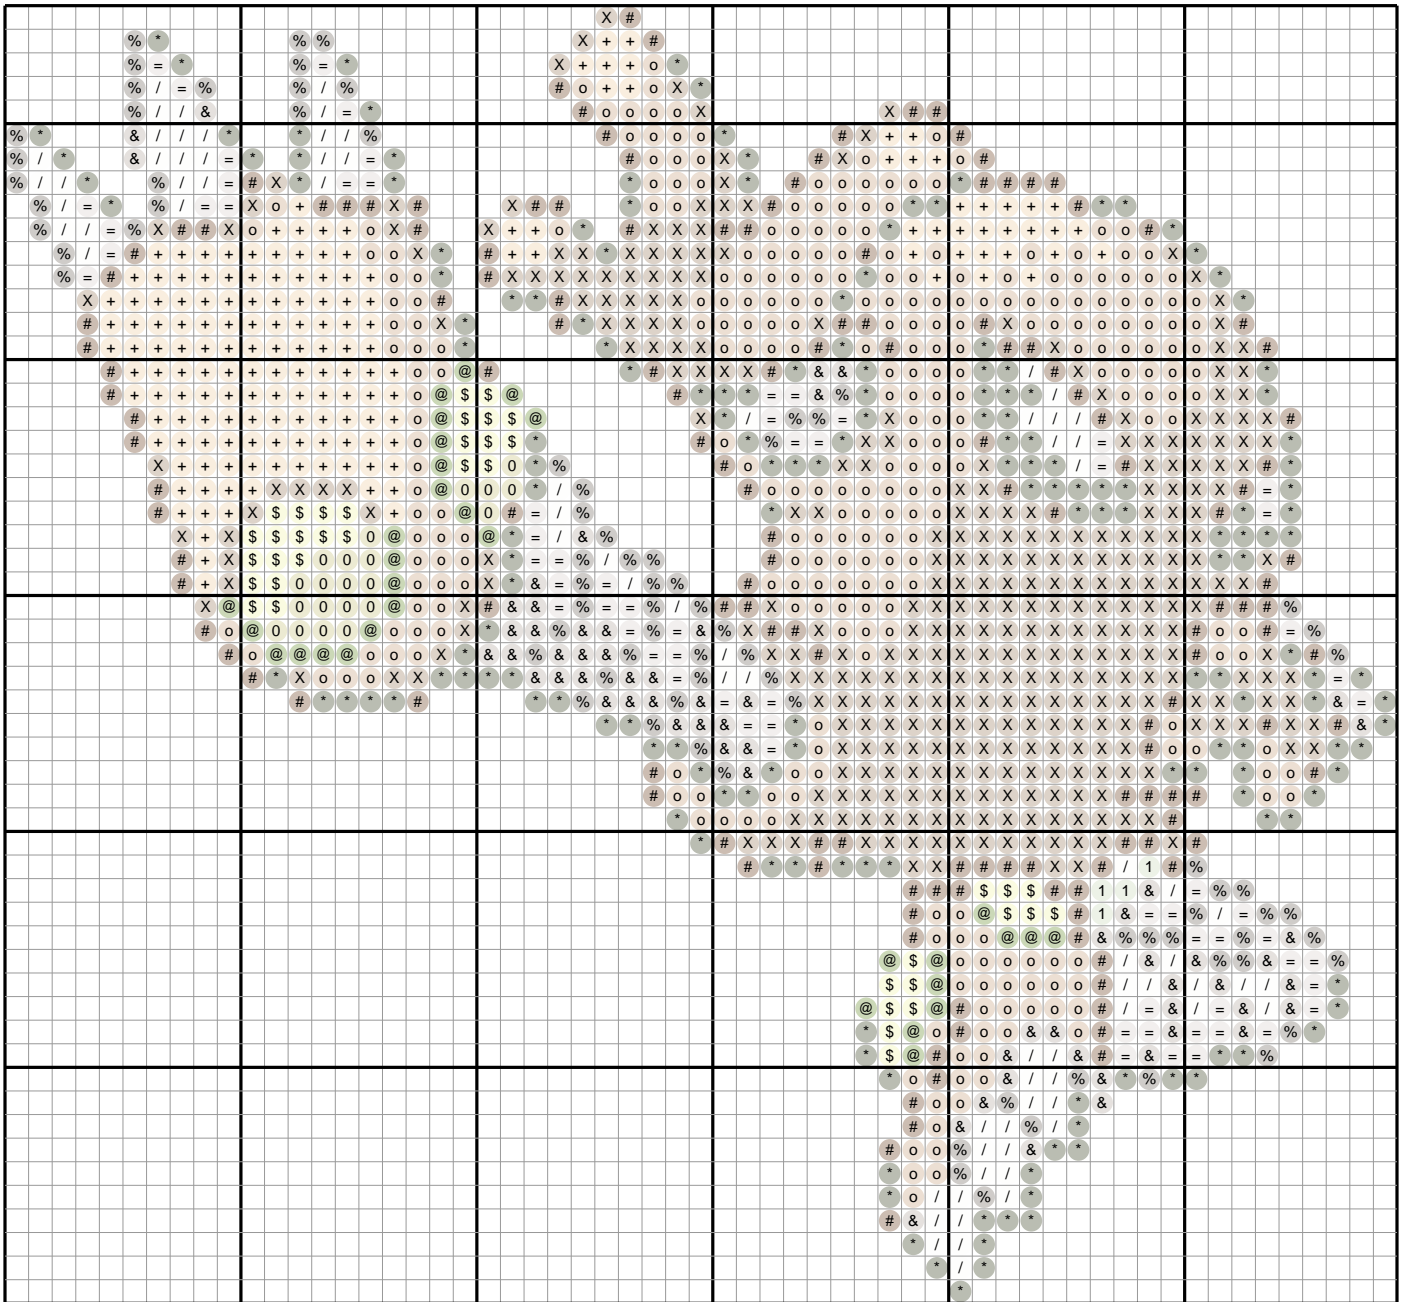

# Hitmonlee #0106 — Diamond Painting Chart

59 x 55 drills · 1538 drills · 13 DMC colors · 5.8 x 5.4 in at 2.5mm drills  
ninepocket.net — free Pokemon diamond painting charts (round-drill symbols, DMC colors)

## Drill Legend (DMC)

Sym	Color	DMC	Name	Drills
X		840	Beige Brown Med	352
o		422	Hazelnut Brown Lt	301
*		934	Avocado Grn Black	178
+		738	Tan Very Light	168
#		801	Coffee Brown Dk	151
%		645	Beaver Gray Vy Dk	81
/		White	White	78
=		453	Shell Gray Light	68
&		647	Beaver Gray Med	65
\$		165	Moss Green Vy Lt	39
@		905	Parrot Green Dk	32
0		734	Olive Green Lt	21
1		164	Forest Green Lt	4