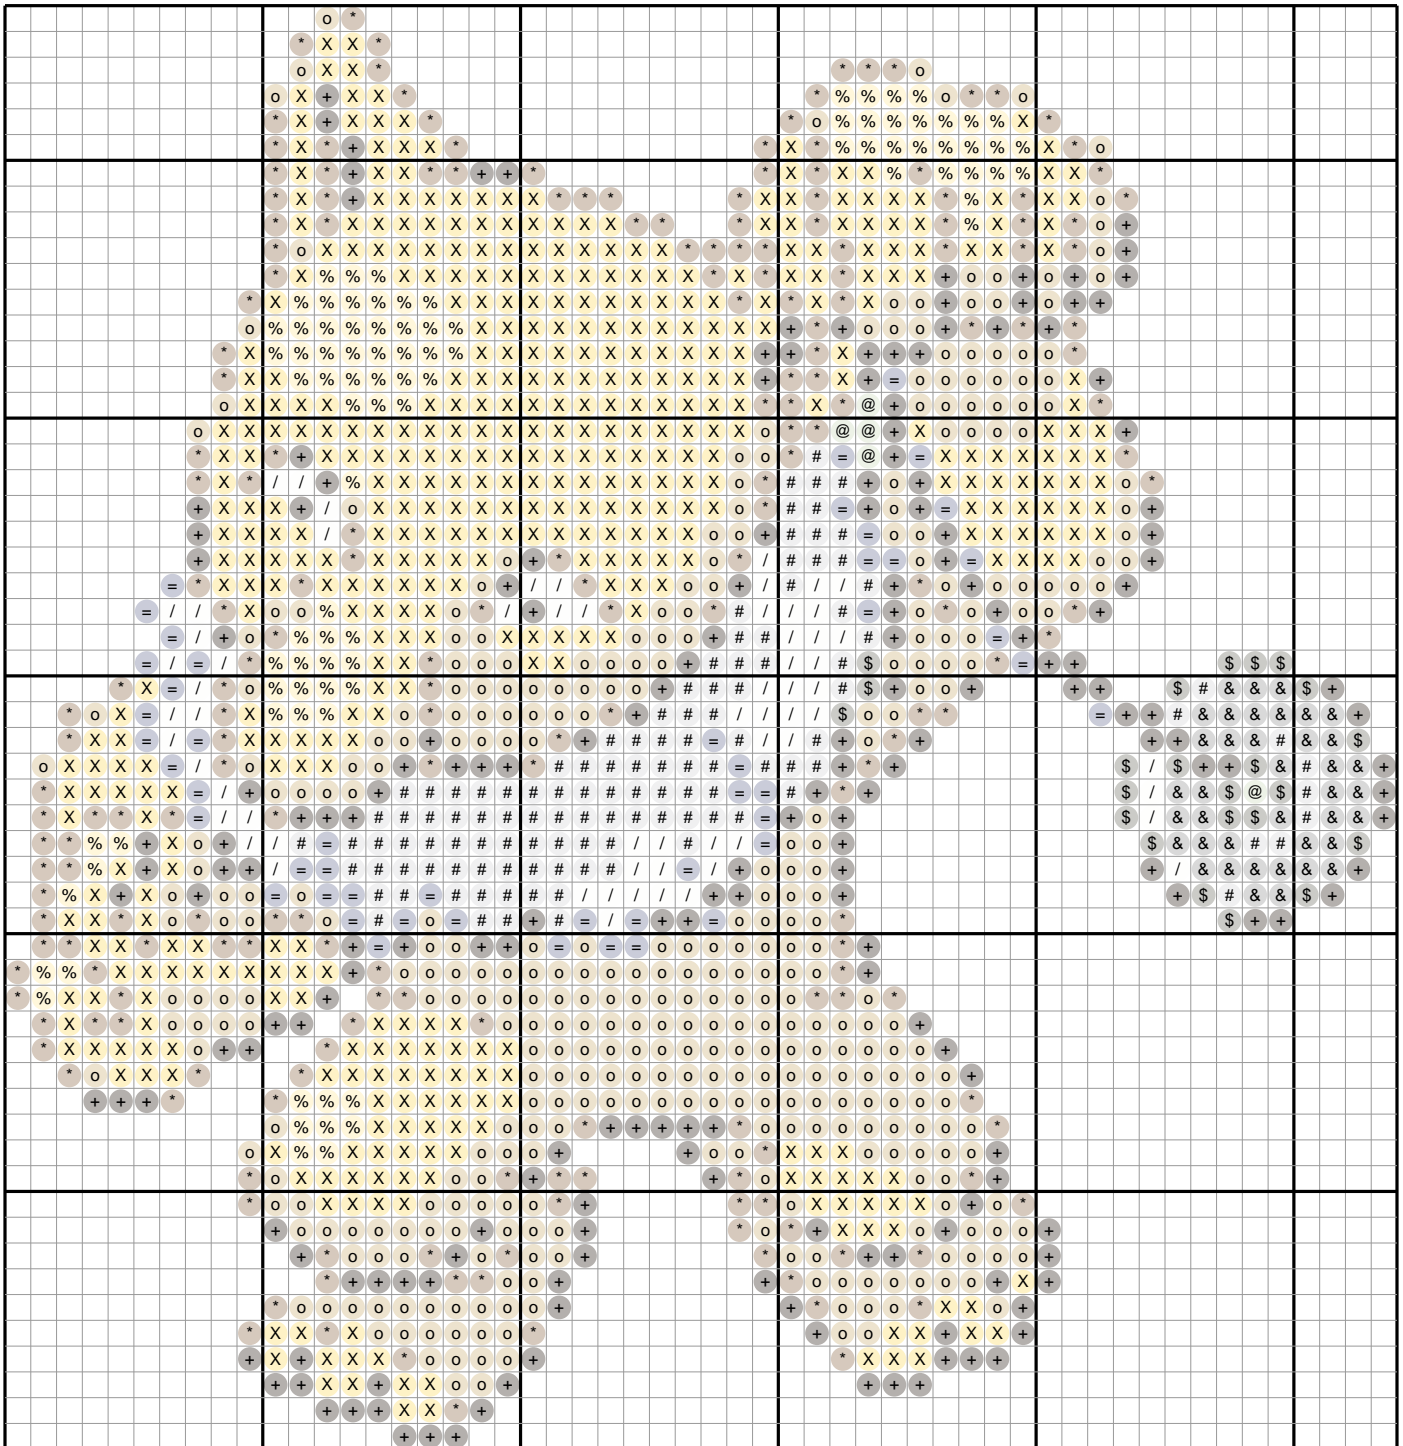

# Hypno #0097 — Diamond Painting Chart

54 x 56 drills · 1690 drills · 11 DMC colors · 5.3 x 5.5 in at 2.5mm drills  
ninepocket.net — free Pokemon diamond painting charts (round-drill symbols, DMC colors)

## Drill Legend (DMC)

Sym	Color	DMC	Name	Drills
X		726	Topaz Light	497
o		833	Golden Olive Lt	390
*		869	Hazelnut Brown V Dk	212
+		3371	Black Brown	202
#		415	Pearl Gray	119
%		744	Yellow Pale	91
/		White	White	63
=		3807	Cornflower Blue	49
&		414	Steel Gray Dk	39
\$		535	Ash Gray Vy Lt	23
@		164	Forest Green Lt	5