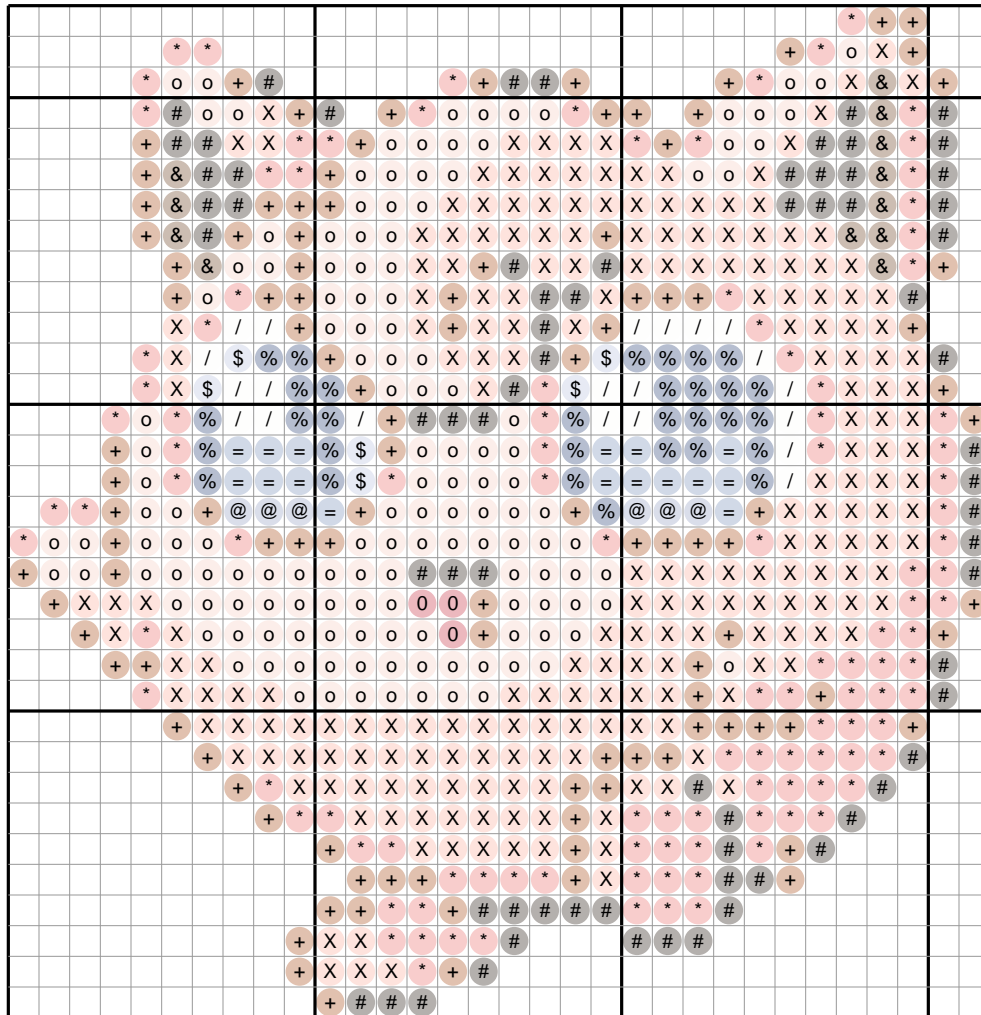

Jigglypuff #0039 — Diamond Painting Chart

32 x 33 drills · 747 drills · 12 DMC colors · 3.1 x 3.2 in at 2.5mm drills
ninepocket.net — free Pokemon diamond painting charts (round-drill symbols, DMC colors)

Drill Legend (DMC)

Sym	Color	DMC	Name	Drills
X		3341	Apricot	218
o		754	Peach Light	141
*		351	Coral	114
+		919	Red?Copper	108
#		3371	Black Brown	71
%		336	Navy Blue	31
/		White	White	21
=		799	Delft Blue Medium	16
&		801	Coffee Brown Dk	12
\$		341	Blue Violet Light	6
@		794	Cornflower Blue Light	6
0		321	Red	3