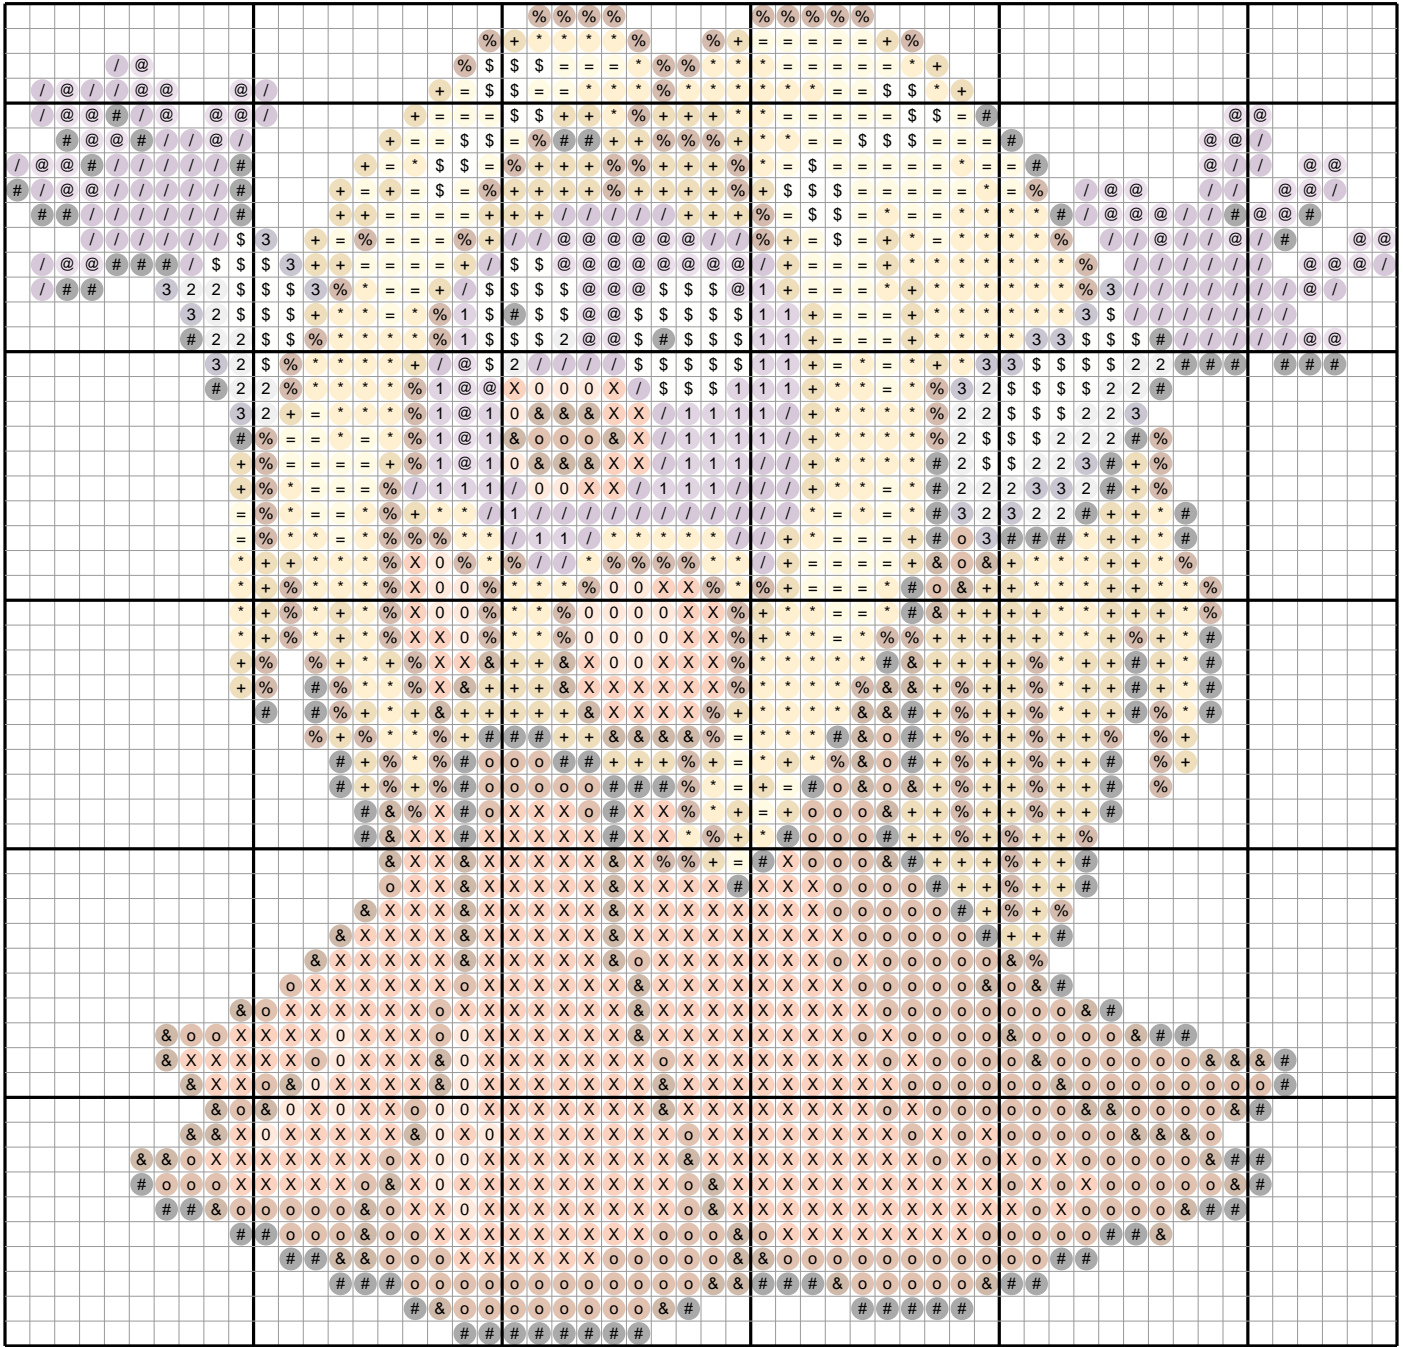

# Jynx #0124 — Diamond Painting Chart

56 x 54 drills · 1978 drills · 15 DMC colors · 5.5 x 5.3 in at 2.5mm drills  
ninpocket.net — free Pokemon diamond painting charts (round-drill symbols, DMC colors)

## Drill Legend (DMC)

Sym	Color	DMC	Name	Drills
X		721	Orange Spice Med	382
o		919	Red?Copper	223
*		743	Yellow Med	209
+		3852	Straw Very Dark	206
#		310	Black	146
%		918	Red?Copper Dark	145
/		208	Lavender Very Dark	130
=		727	Topaz Vy Lt	129
&		300	Mahogany Vy Dk	107
\$		White	White	92
@		210	Lavender Medium	73
0		3825	Pumpkin Pale	42
1		209	Lavender Dark	39
2		168	Pewter Very Light	34
3		333	Blue Violet Very Dark	21