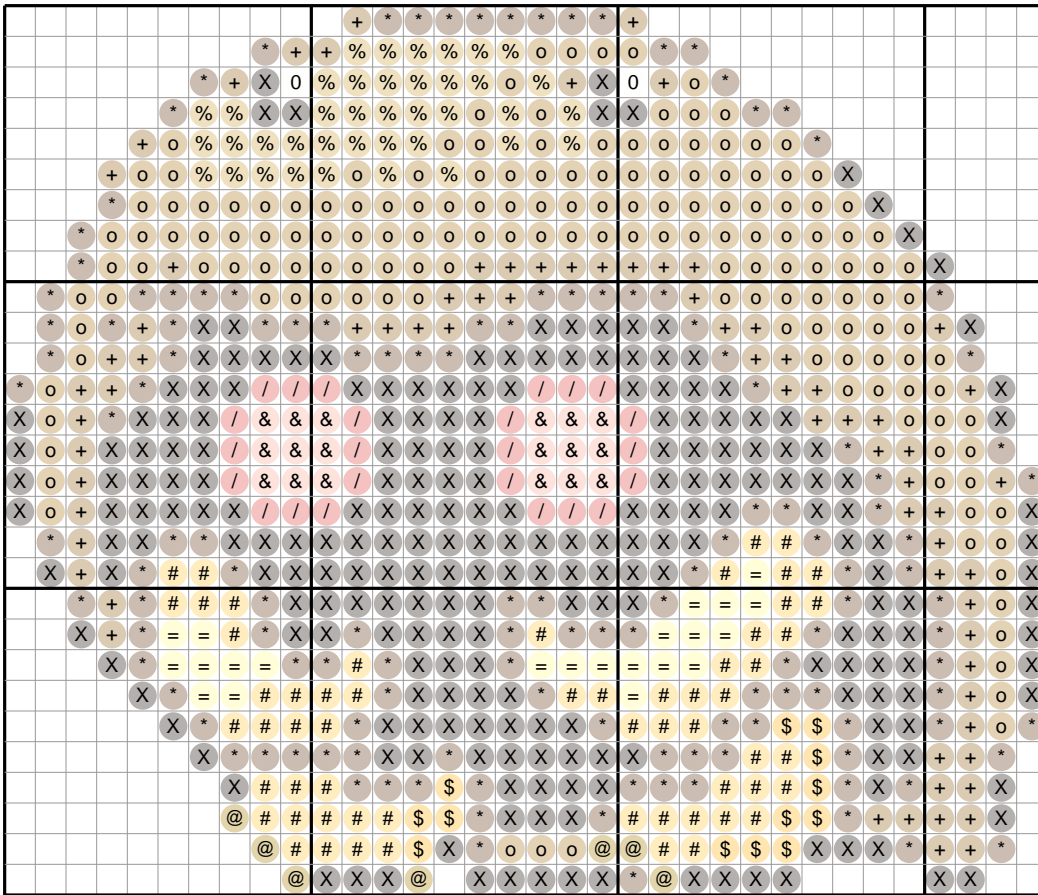

Kabuto #0140 — Diamond Painting Chart

34 x 29 drills · 796 drills · 12 DMC colors · 3.3 x 2.9 in at 2.5mm drills
ninepocket.net — free Pokemon diamond painting charts (round-drill symbols, DMC colors)

Drill Legend (DMC)

Sym	Color	DMC	Name	Drills
X		3371	Black Brown	240
o		782	Topaz Dark	162
*		801	Coffee Brown Dk	136
+		780	Topaz Ultra Vy Dk	74
#		725	Topaz Med Lt	59
%		729	Old Gold Medium	39
/		350	Coral Medium	24
=		445	Lemon Light	22
&		3341	Apricot	18
\$		972	Canary Deep	13
@		3829	Old Gold Vy Dark	7
0		White	White	2