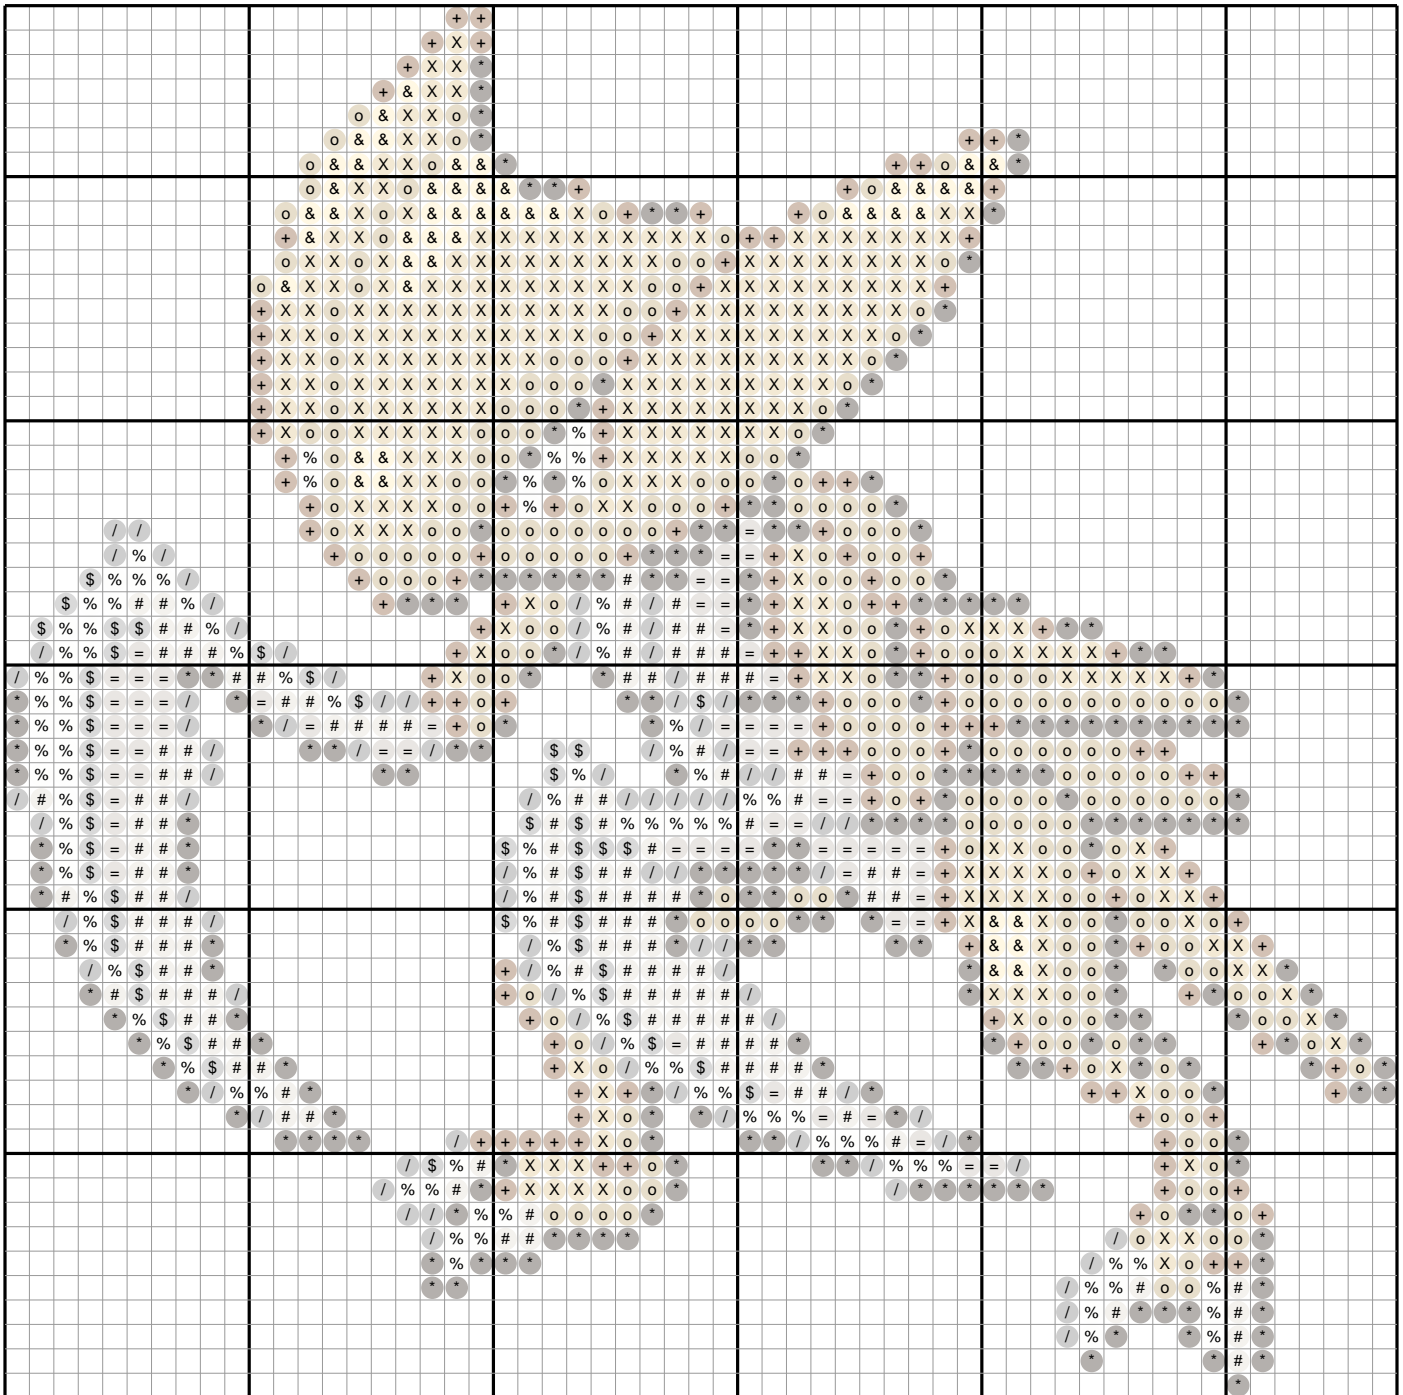

Kabutops #0141 — Diamond Painting Chart

57 x 57 drills · 1424 drills · 10 DMC colors · 5.6 x 5.6 in at 2.5mm drills
ninpocket.net — free Pokemon diamond painting charts (round-drill symbols, DMC colors)

Drill Legend (DMC)

Sym	Color	DMC	Name	Drills
X		834	Golden Olive Vy Lt	283
o		370	Mustard Medium	258
*		3371	Black Brown	253
+		433	Brown Med	143
#		644	Beige Gray Med	136
%		White	White	100
/		317	Pewter Gray	89
=		648	Beaver Gray Lt	65
&		745	Yellow Pale Light	49
\$		414	Steel Gray Dk	48