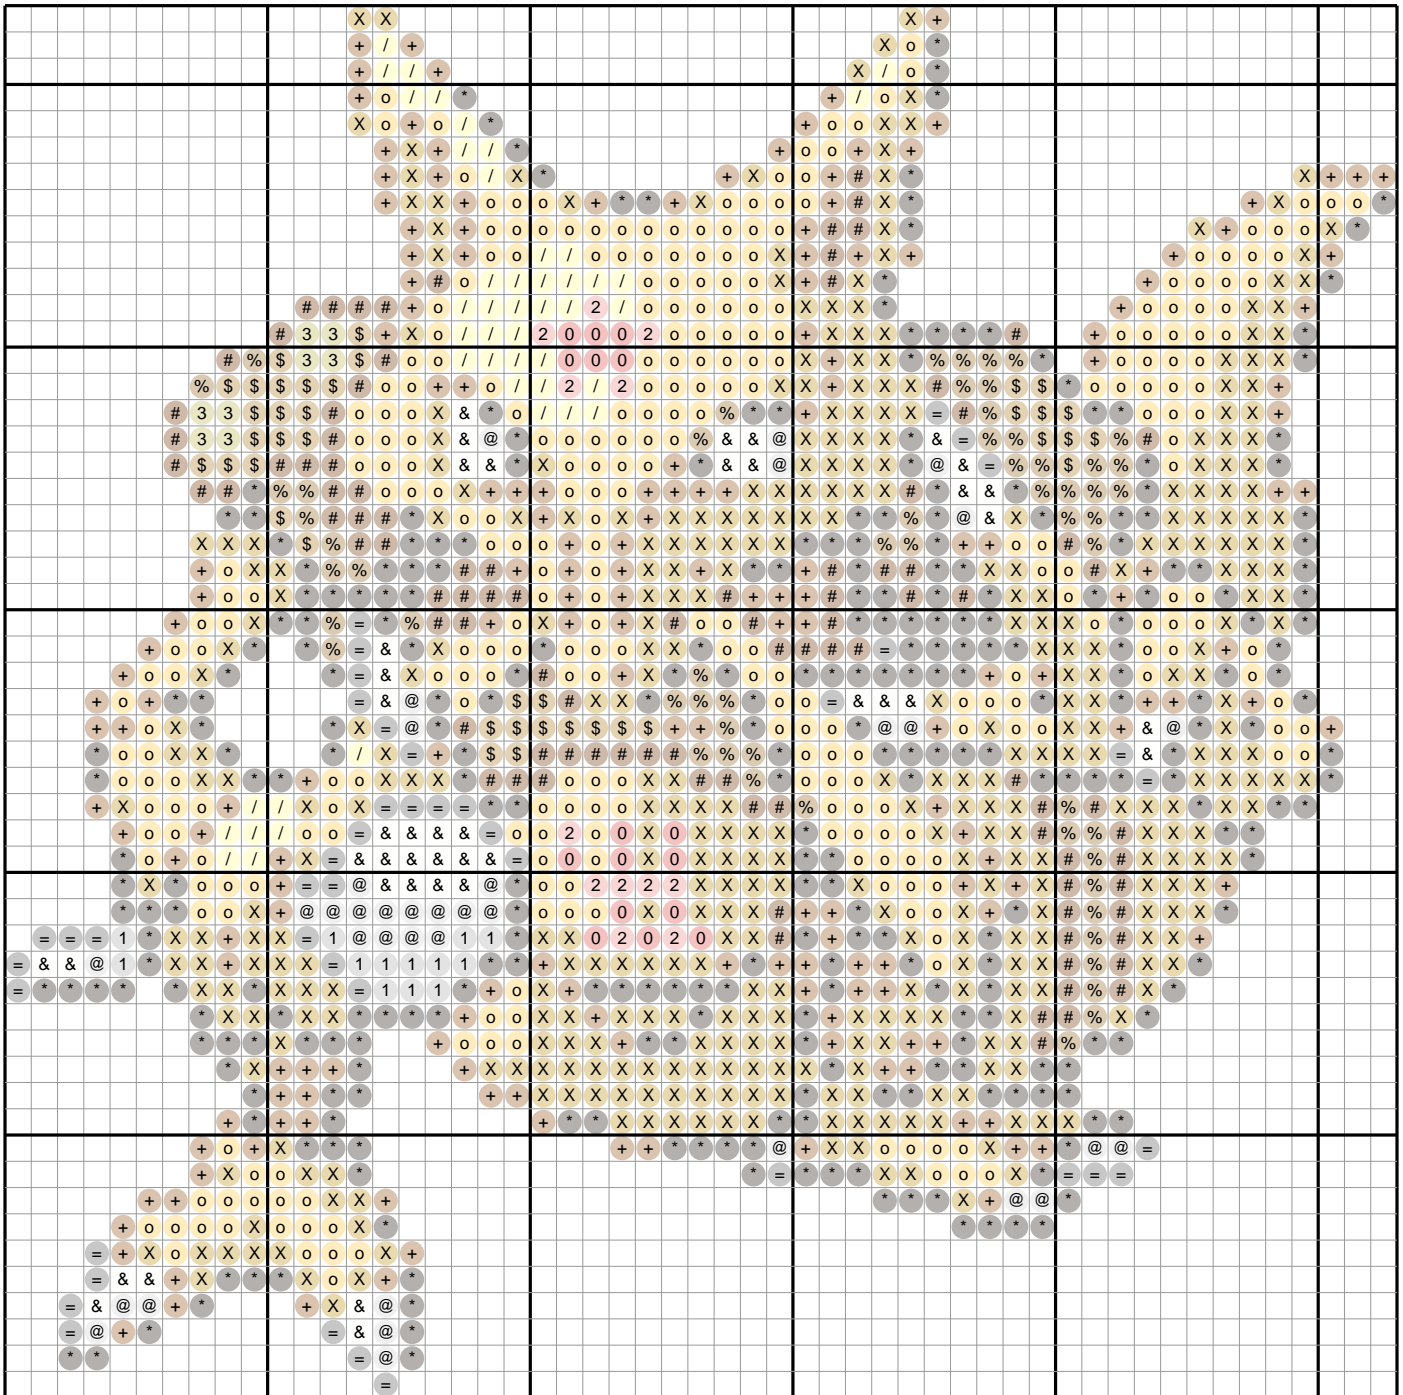

# Kadabra #0064 — Diamond Painting Chart

53 x 53 drills · 1629 drills · 15 DMC colors · 5.2 x 5.2 in at 2.5mm drills  
ninepocket.net — free Pokemon diamond painting charts (round-drill symbols, DMC colors)

## Drill Legend (DMC)

Sym	Color	DMC	Name	Drills
X		680	Old Gold Dark	410
o		725	Topaz Med Lt	314
*		3371	Black Brown	305
+		975	Golden Brown Dk	188
#		300	Mahogany Vy Dk	99
%		780	Topaz Ultra Vy Dk	58
/		445	Lemon Light	46
=		413	Pewter Gray Dark	43
&		White	White	42
\$		782	Topaz Dark	39
@		415	Pearl Gray	36
0		350	Coral Medium	16
1		318	Steel Gray Lt	13
2		3712	Salmon Medium	12
3		733	Olive Green Md	8