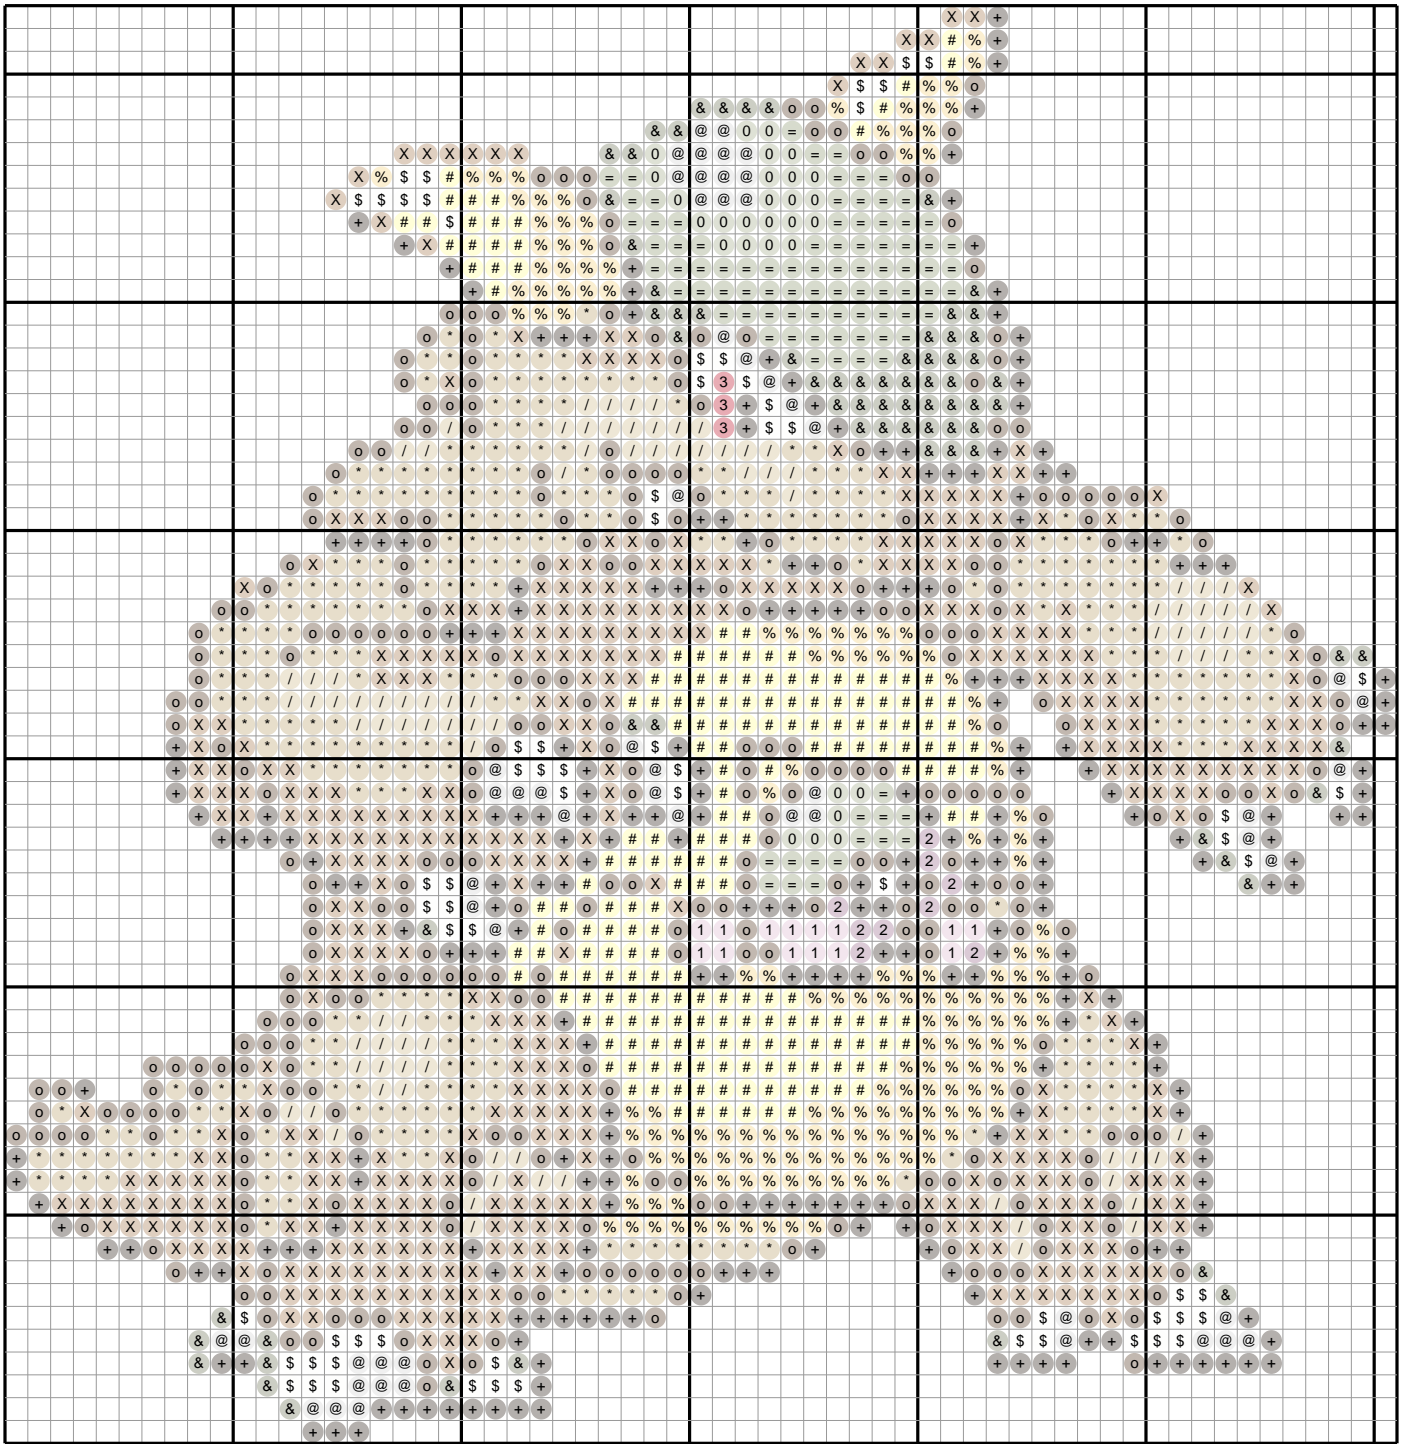

# Kangaskhan #0115 — Diamond Painting Chart

61 x 63 drills · 2169 drills · 15 DMC colors · 6.0 x 6.2 in at 2.5mm drills  
ninepocket.net — free Pokemon diamond painting charts (round-drill symbols, DMC colors)

## Drill Legend (DMC)

Sym	Color	DMC	Name	Drills
X		420	Hazelnut Brown Dk	435
o		898	Coffee Brown Vy Dk	335
*		370	Mustard Medium	322
+		3371	Black Brown	266
#		445	Lemon Light	200
%		3821	Straw	169
/		372	Mustard Lt	95
=		3052	Green Gray Md	94
&		520	Fern Green Dark	74
\$		White	White	67
@		168	Pewter Very Light	57
0		3053	Green Gray	29
1		554	Violet Light	14
2		3835	Grape Medium	9
3		817	Coral Red Very Dark	3