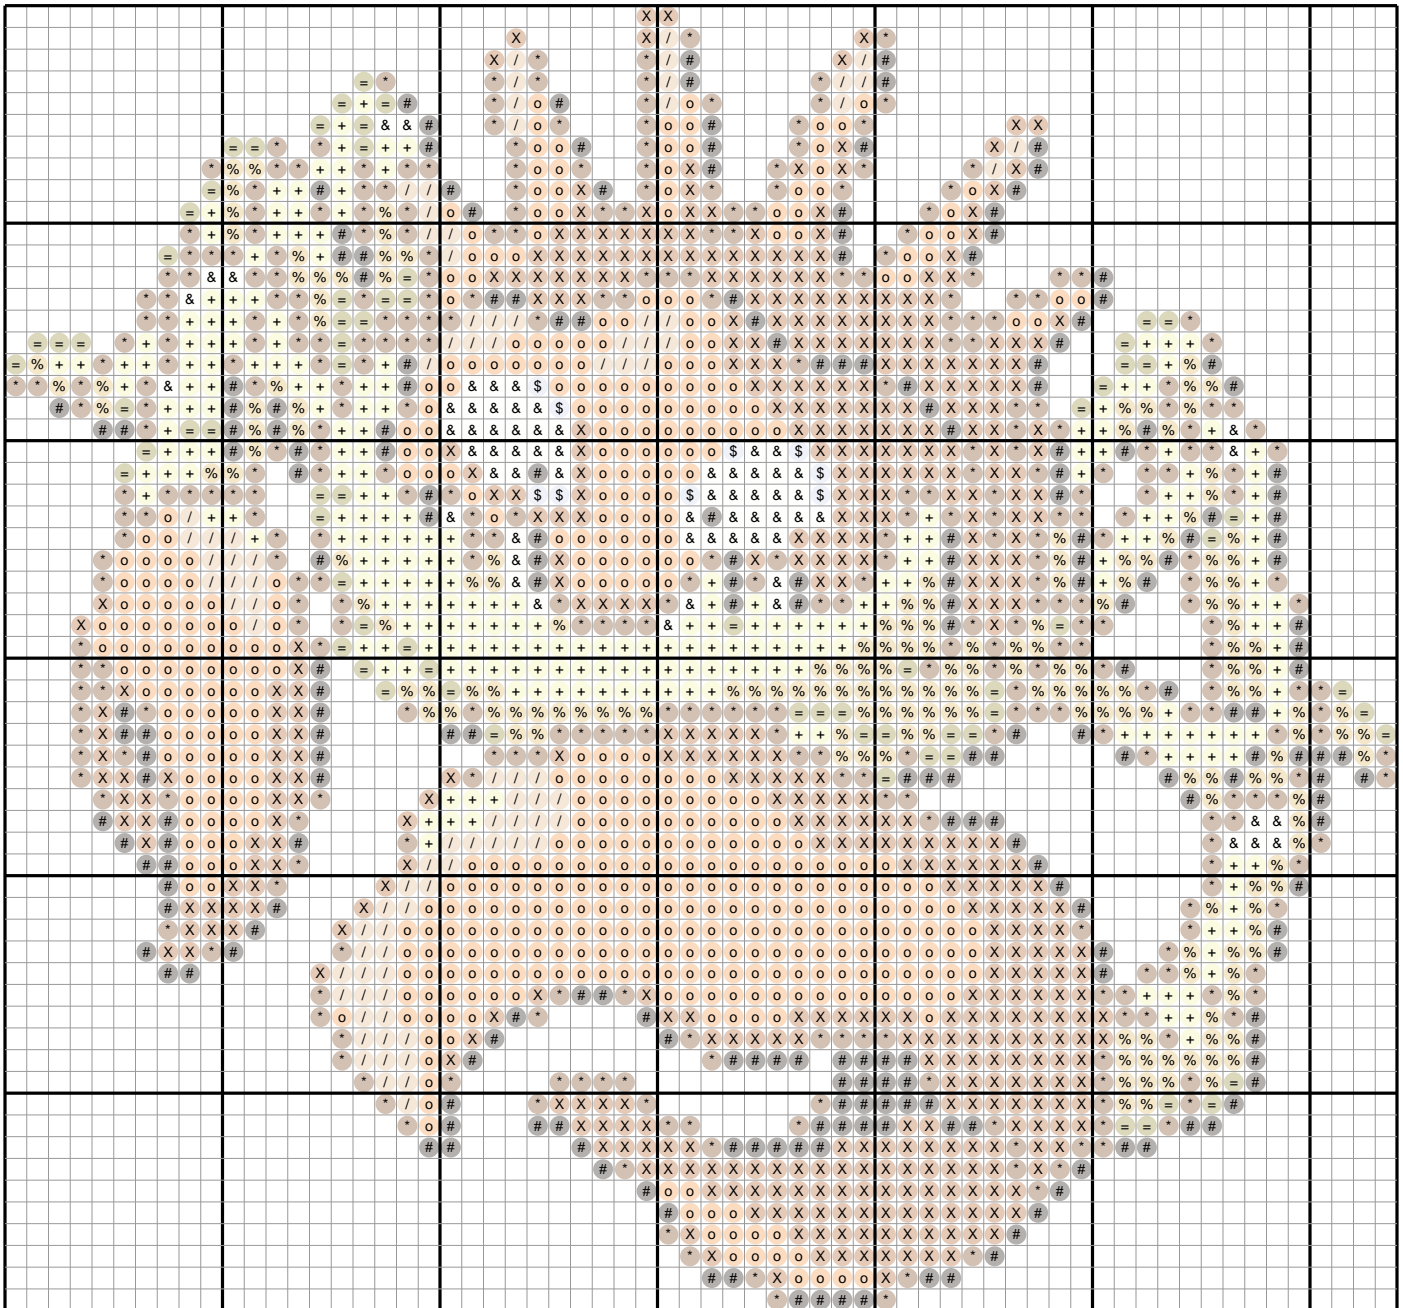

Kingler #0099 — Diamond Painting Chart

64 x 60 drills · 2270 drills · 10 DMC colors · 6.3 x 5.9 in at 2.5mm drills
ninepocket.net — free Pokemon diamond painting charts (round-drill symbols, DMC colors)

Drill Legend (DMC)

Sym	Color	DMC	Name	Drills
X		301	Mahogany Med	488
o		3853	Autumn Gold Dk	478
*		433	Brown Med	394
+		165	Moss Green Vy Lt	253
#		3371	Black Brown	235
%		3820	Straw Dark	184
/		437	Tan Light	90
=		731	Olive Green Dk	72
&		White	White	67
\$		3747	Blue Violet Vy Lt	9