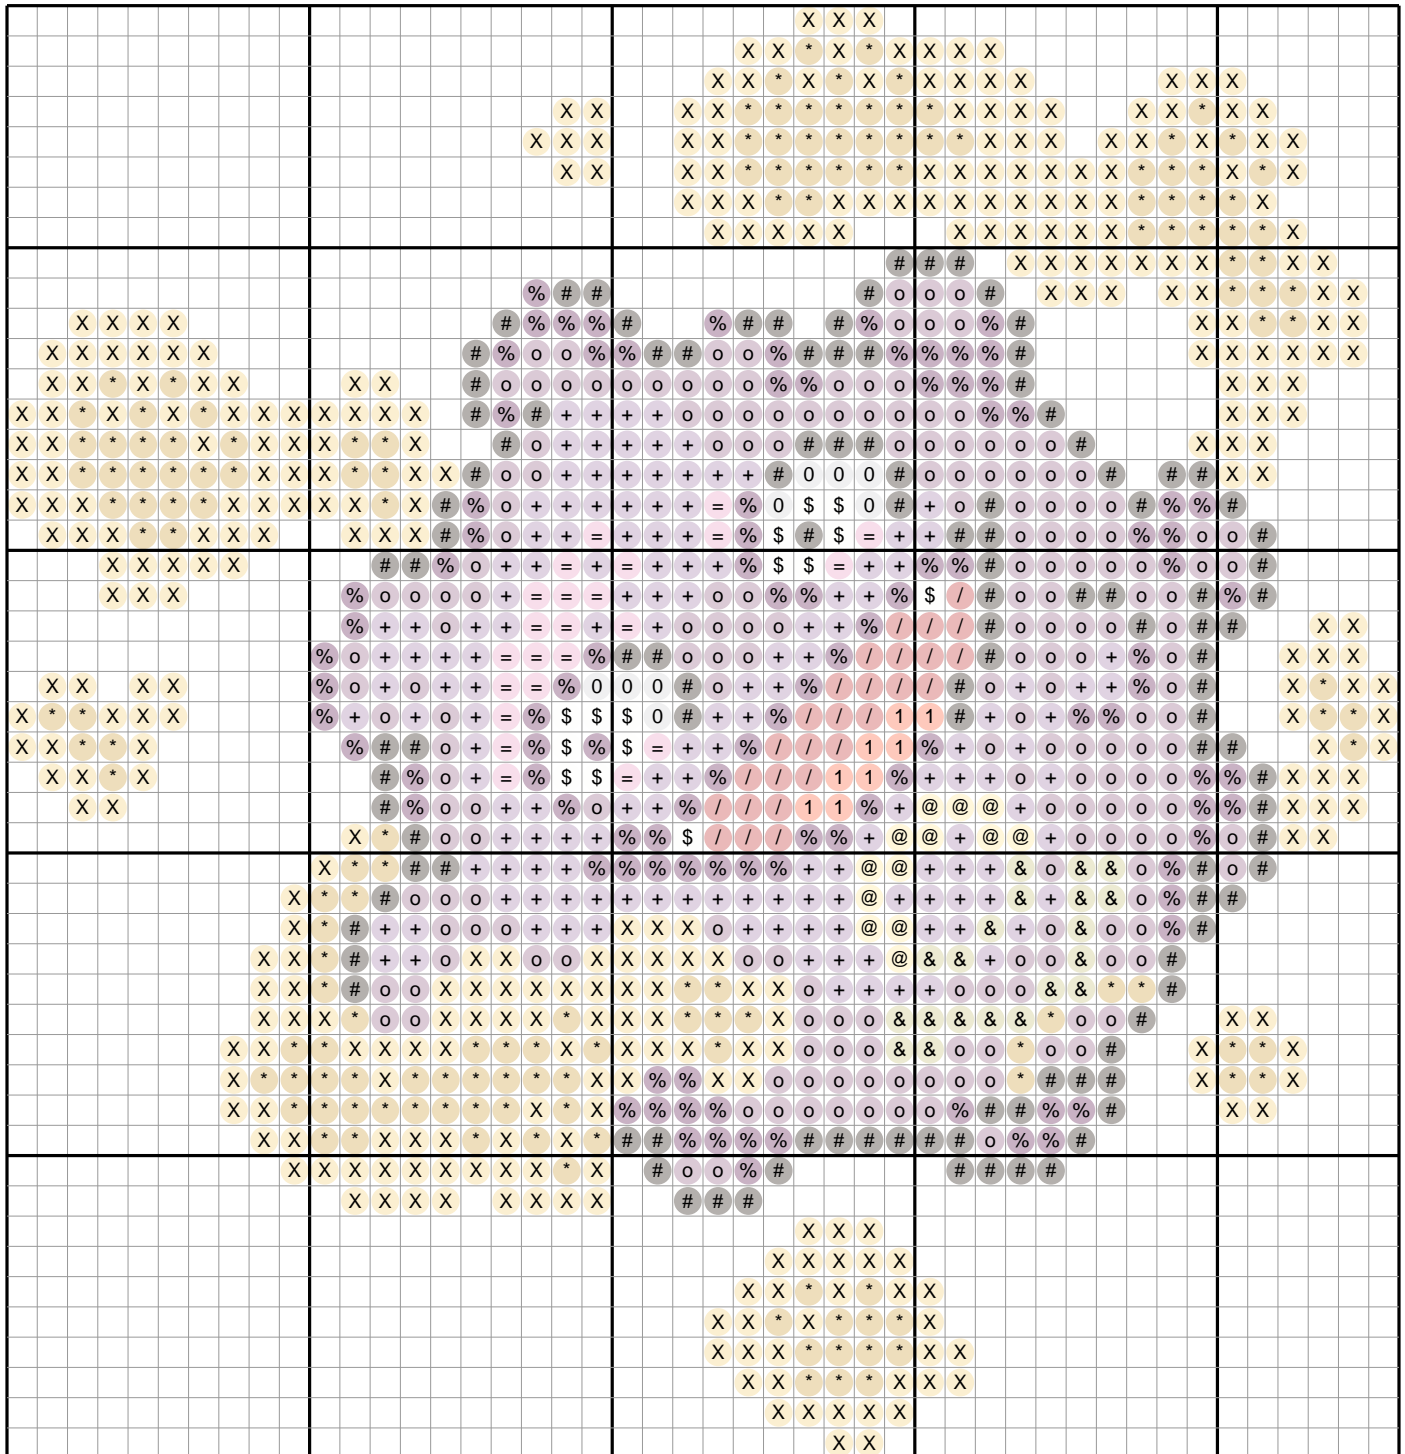

# Koffing #0109 — Diamond Painting Chart

46 x 48 drills · 1193 drills · 13 DMC colors · 4.5 x 4.7 in at 2.5mm drills  
ninepocket.net — free Pokemon diamond painting charts (round-drill symbols, DMC colors)

## Drill Legend (DMC)

Sym	Color	DMC	Name	Drills
X		3821	Straw	354
o		3835	Grape Medium	199
*		3852	Straw Very Dark	156
+		209	Lavender Dark	147
#		3371	Black Brown	118
%		550	Violet Very Dark	104
/		347	Salmon Very Dark	27
=		3608	Plum Very Light	23
&		734	Olive Green Lt	20
\$		White	White	15
@		744	Yellow Pale	13
0		415	Pearl Gray	9
1		608	Burnt Orange Bright	8