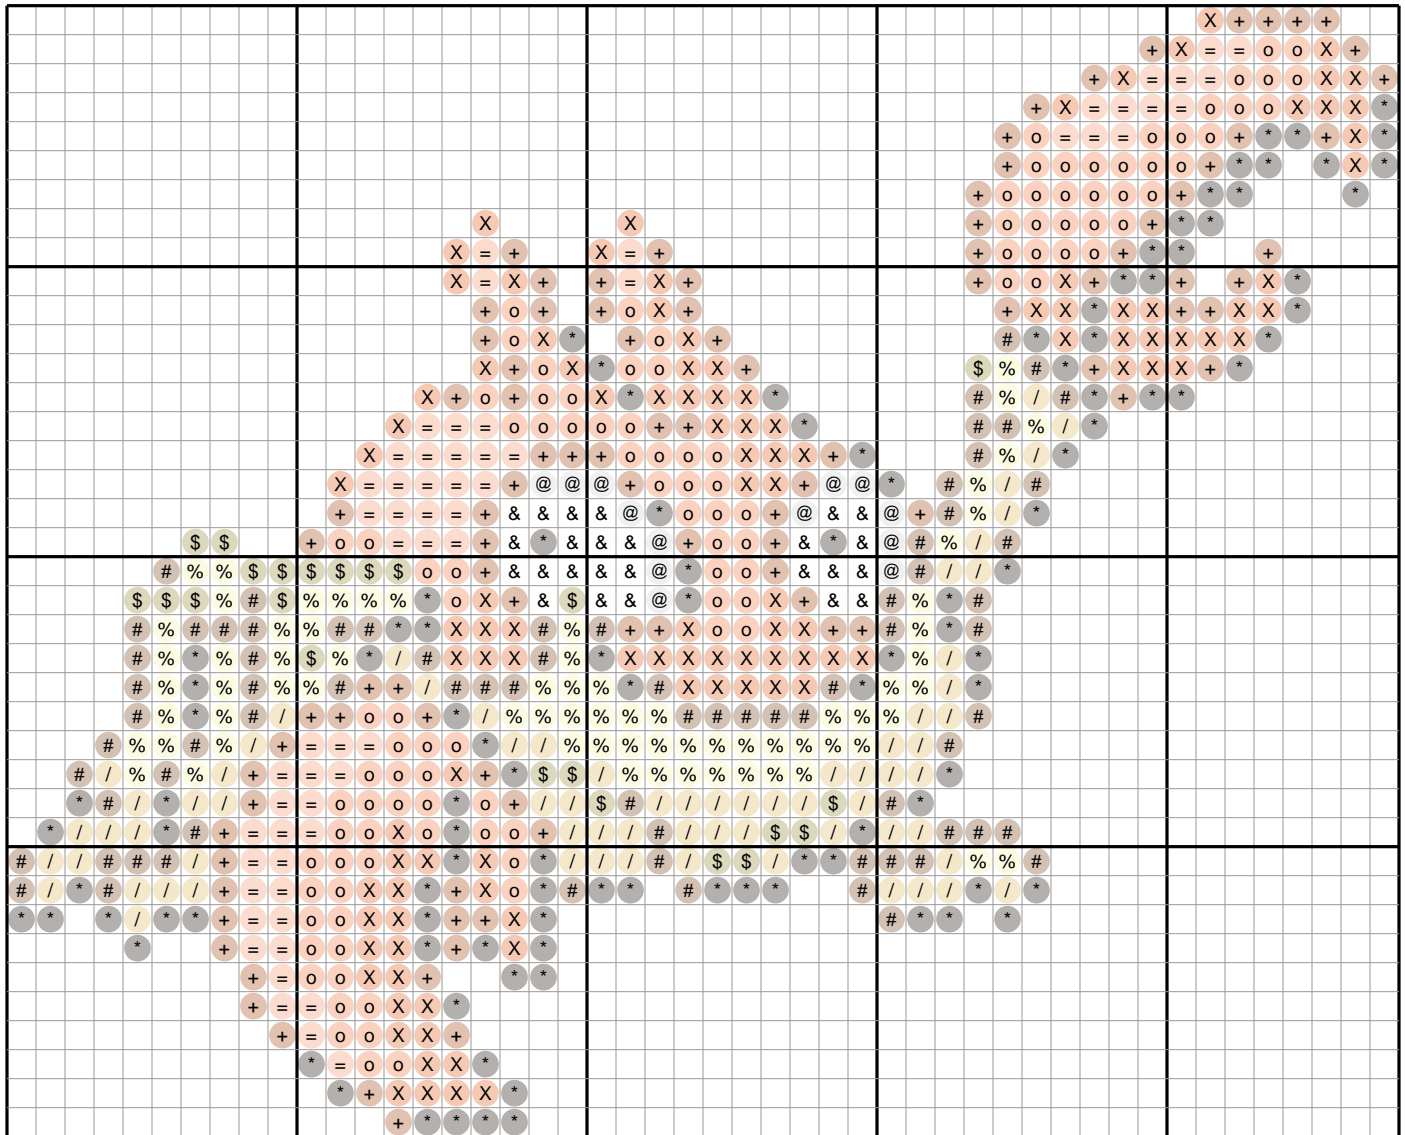

Krabby #0098 — Diamond Painting Chart

48 x 39 drills · 767 drills · 11 DMC colors · 4.7 x 3.8 in at 2.5mm drills
ninepocket.net — free Pokemon diamond painting charts (round-drill symbols, DMC colors)

Drill Legend (DMC)

Sym	Color	DMC	Name	Drills
X		720	Orange Spice Dark	111
o		721	Orange Spice Med	110
*		3371	Black Brown	110
+		919	Red?Copper	99
#		433	Brown Med	75
%		165	Moss Green Vy Lt	71
/		3820	Straw Dark	70
=		722	Orange Spice Light	60
&		White	White	25
\$		731	Olive Green Dk	23
@		415	Pearl Gray	13