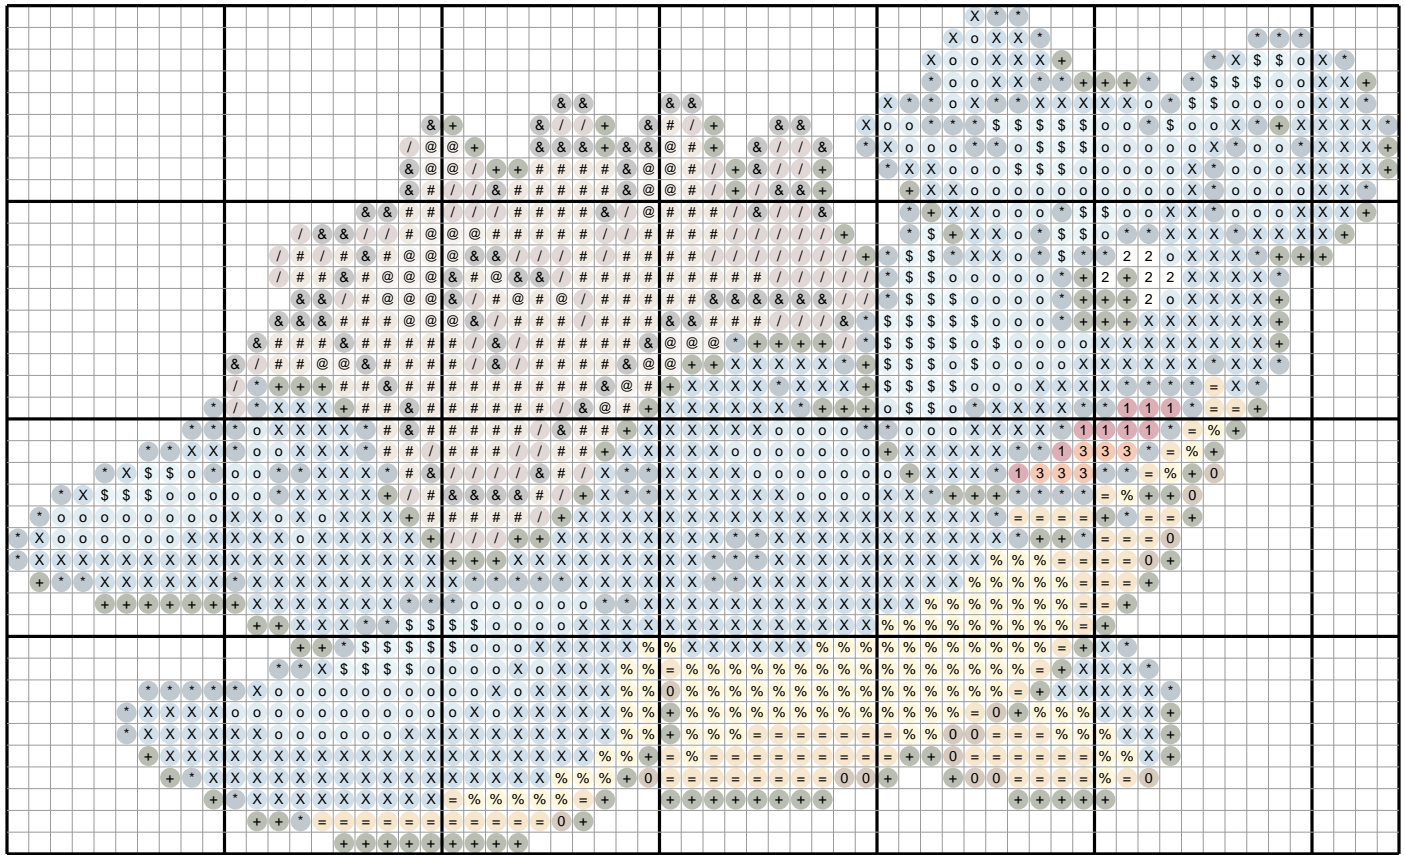

Lapras #0131 — Diamond Painting Chart

64 x 39 drills · 1592 drills · 15 DMC colors · 6.3 x 3.8 in at 2.5mm drills
ninepocket.net — free Pokemon diamond painting charts (round-drill symbols, DMC colors)

Drill Legend (DMC)

Sym	Color	DMC	Name	Drills
X		334	Baby Blue Medium	452
o		813	Blue Light	196
*		930	Antique Blue Dark	153
+		934	Avocado Grn Black	145
#		3782	Mocha Brown Lt	142
%		744	Yellow Pale	118
/		3861	Cocoa Light	85
=		728	Topaz	83
&		413	Pewter Gray Dark	74
\$		827	Blue Very Light	70
@		3033	Mocha Brown Vy Lt	37
0		869	Hazelnut Brown V Dk	16
1		816	Garnet	9
2		White	White	6
3		720	Orange Spice Dark	6