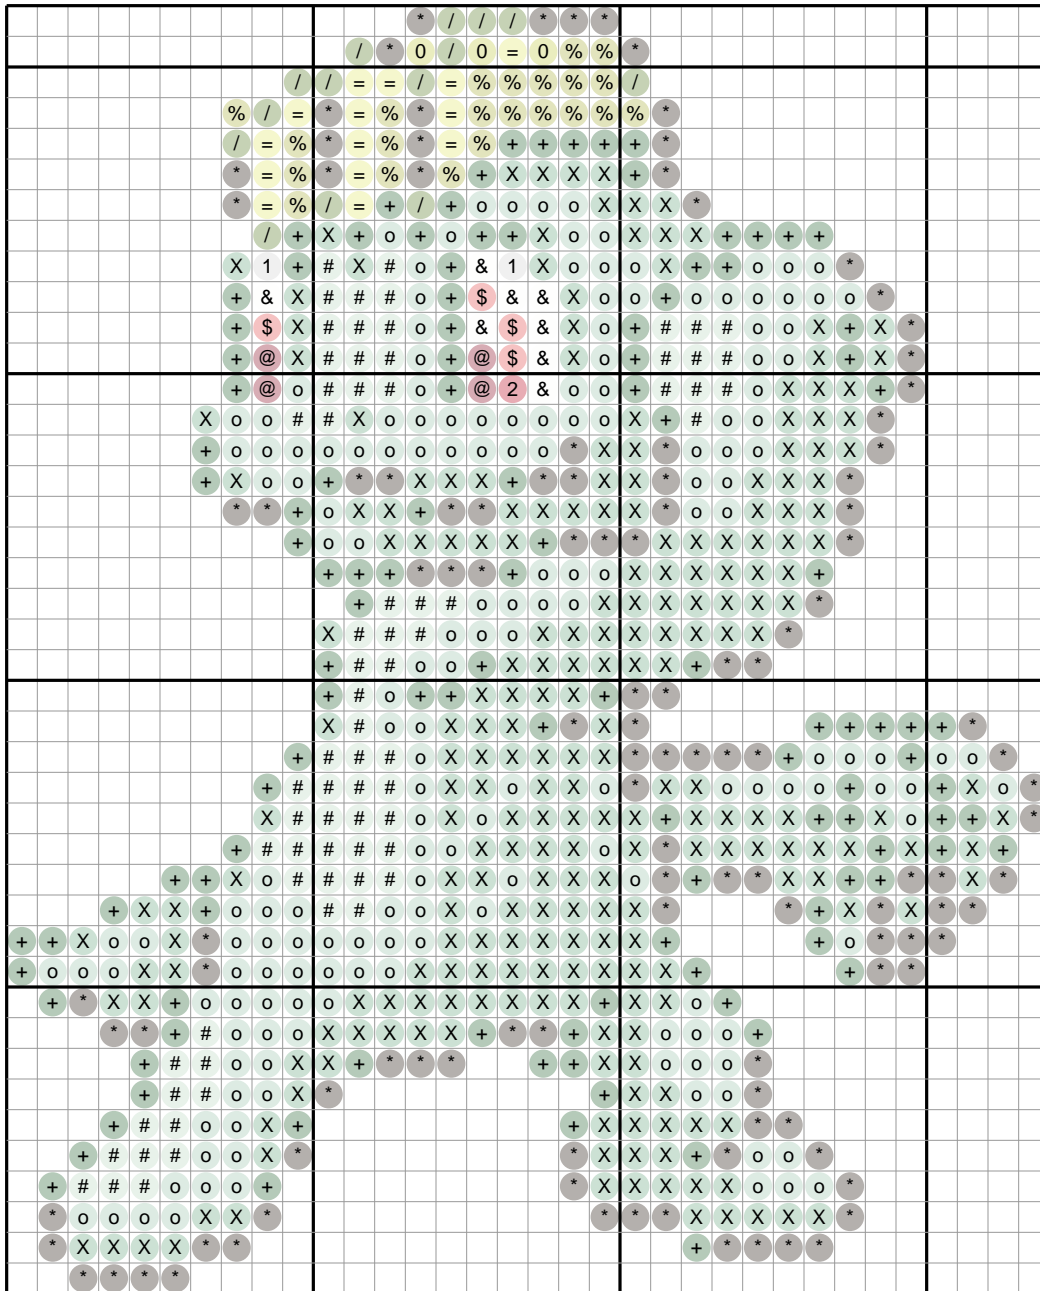

Machop #0066 — Diamond Painting Chart

34 x 42 drills · 791 drills · 14 DMC colors · 3.3 x 4.1 in at 2.5mm drills
ninepocket.net — free Pokemon diamond painting charts (round-drill symbols, DMC colors)

Drill Legend (DMC)

Sym	Color	DMC	Name	Drills
X		3816	Celadon Green	237
o		3817	Celadon Green Lt	175
*		3371	Black Brown	119
+		319	Pistachio Grn Vy Dk	117
#		966	Jade Ultra Vy Lt	71
%		581	Moss Green	22
/		904	Parrot Green V Dk	14
=		3819	Moss Green Lt	14
&		White	White	8
\$		350	Coral Medium	4
@		815	Garnet Medium	4
0		166	Moss Green Md Lt	3
1		168	Pewter Very Light	2
2		817	Coral Red Very Dark	1