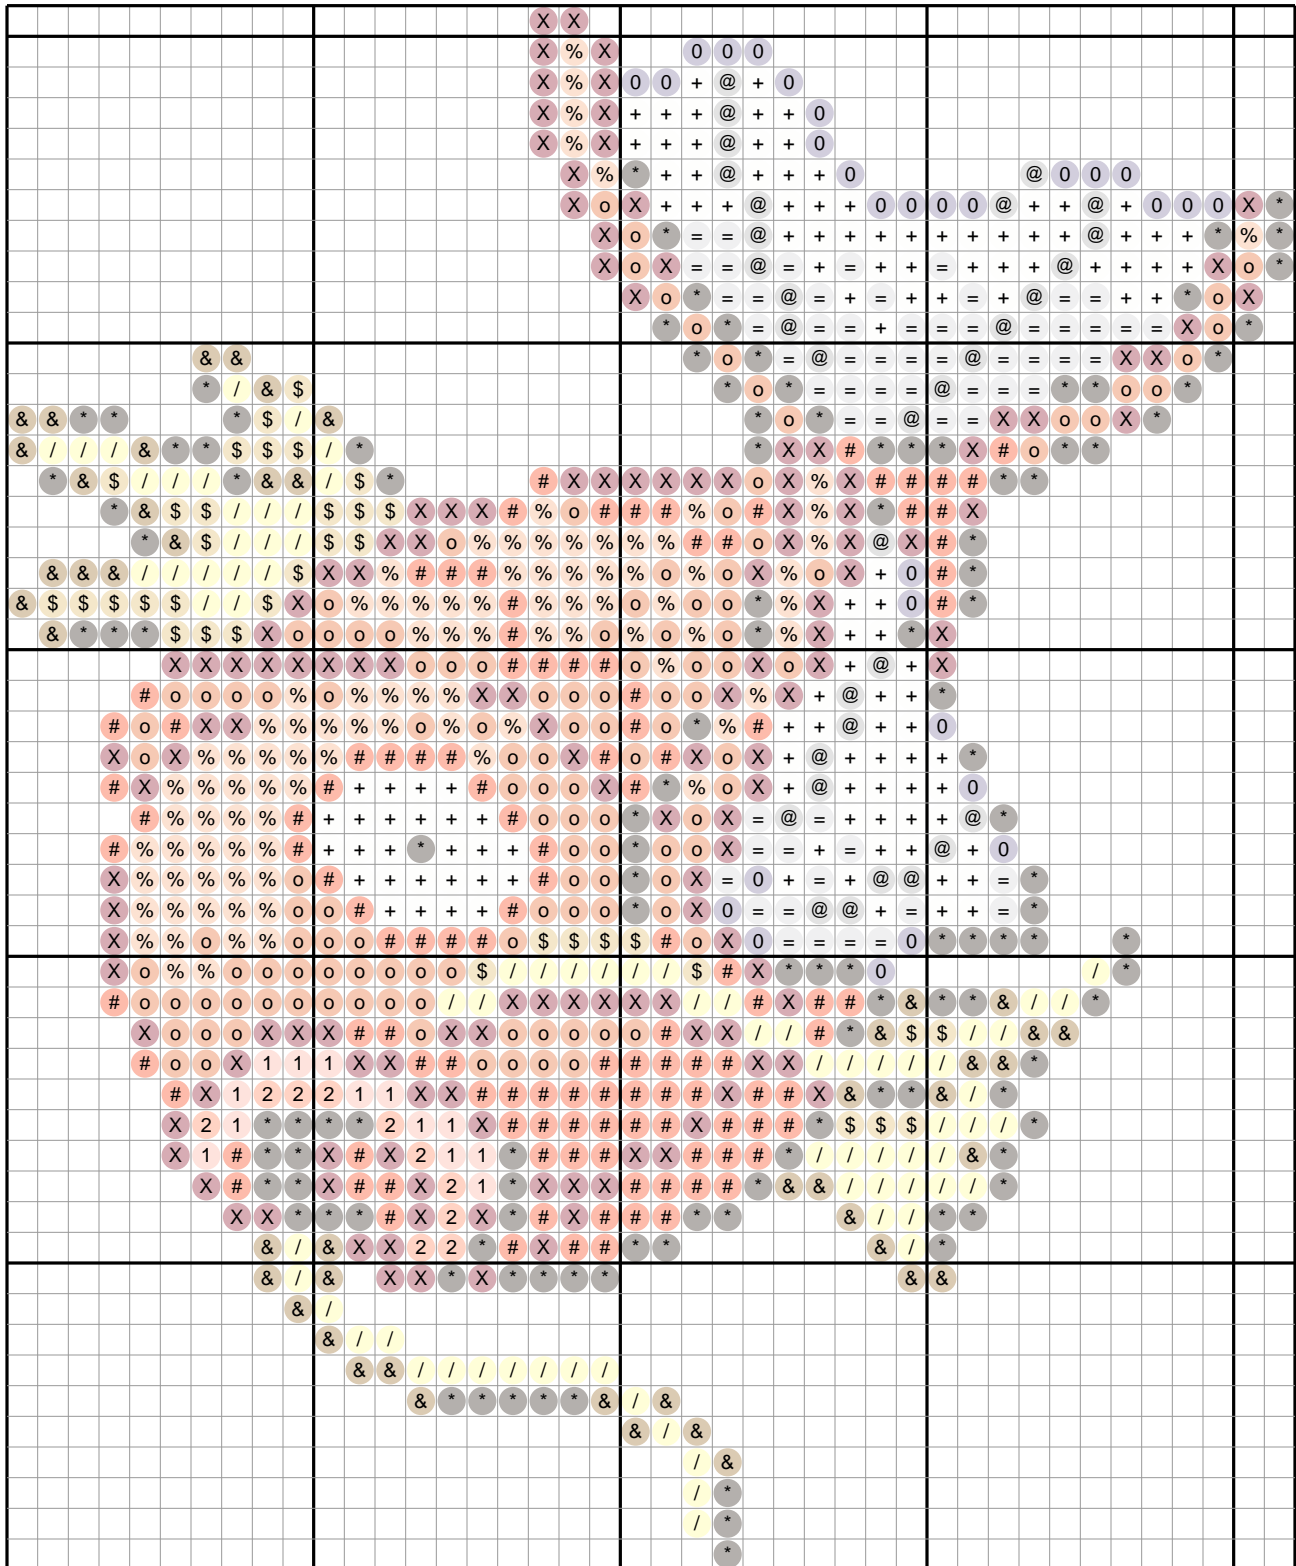

Magikarp #0129 — Diamond Painting Chart

42 x 51 drills · 1038 drills · 14 DMC colors · 4.1 x 5.0 in at 2.5mm drills
ninpocket.net — free Pokemon diamond painting charts (round-drill symbols, DMC colors)

Drill Legend (DMC)

Sym	Color	DMC	Name	Drills
X		815	Garnet Medium	144
o		720	Orange Spice Dark	126
*		3371	Black Brown	123
+		White	White	121
#		606	Orange?Red Bright	119
%		402	Mahogany Vy Lt	96
/		445	Lemon Light	79
=		415	Pearl Gray	61
&		780	Topaz Ultra Vy Dk	48
\$		3820	Straw Dark	36
@		318	Steel Gray Lt	33
0		3746	Blue Violet Dark	29
1		3341	Apricot	13
2		947	Burnt Orange	10