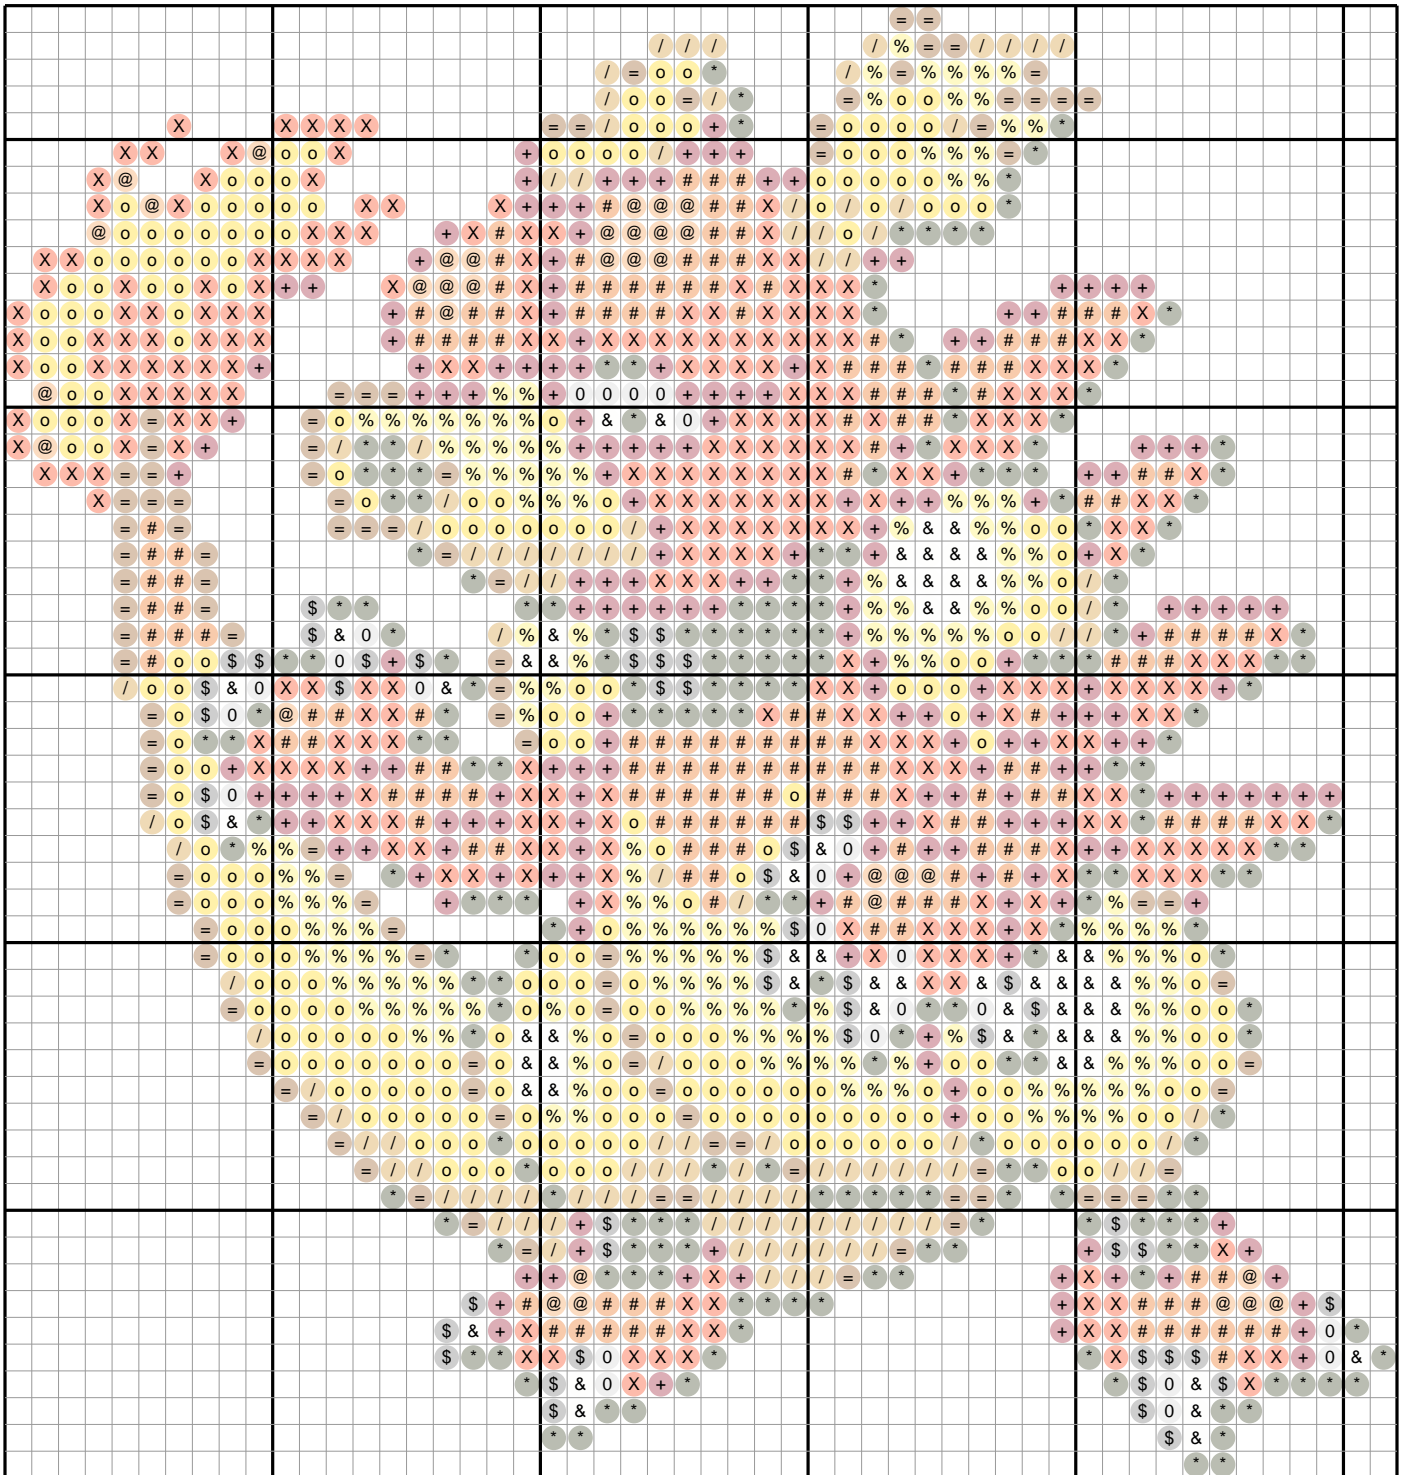

# Magmar #0126 — Diamond Painting Chart

52 x 55 drills · 1697 drills · 12 DMC colors · 5.1 x 5.4 in at 2.5mm drills  
ninepocket.net — free Pokemon diamond painting charts (round-drill symbols, DMC colors)

## Drill Legend (DMC)

Sym	Color	DMC	Name	Drills
X		606	Orange?Red Bright	289
o		444	Lemon Dark	259
*		934	Avocado Grn Black	219
+		816	Garnet	208
#		946	Burnt Orange Med	179
%		307	Lemon	161
/		783	Topaz Medium	109
=		975	Golden Brown Dk	106
&		White	White	59
\$		317	Pewter Gray	50
@		3853	Autumn Gold Dk	34
0		168	Pewter Very Light	24