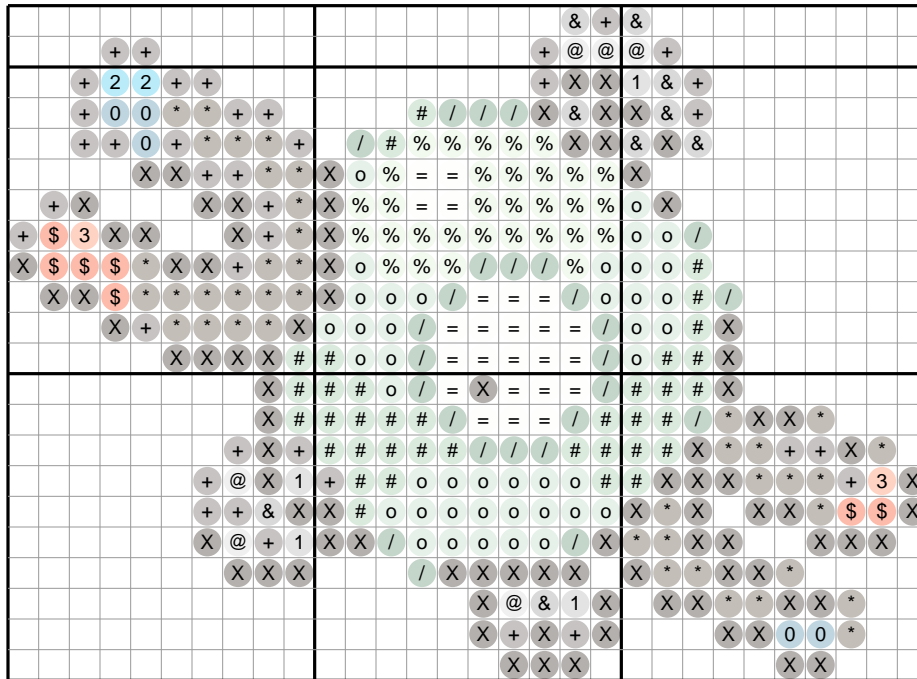

# Magnemite #0081 — Diamond Painting Chart

30 x 22 drills · 367 drills · 15 DMC colors · 3.0 x 2.2 in at 2.5mm drills  
 ninepocket.net — free Pokemon diamond painting charts (round-drill symbols, DMC colors)

## Drill Legend (DMC)

Sym	Color	DMC	Name	Drills
X		3371	Black Brown	93
o		3813	Blue Green Lt	42
*		3031	Mocha Brown Vy Dk	41
+		309	Rose Dark	38
#		563	Jade Light	37
%		369	Pistachio Green Vy Lt	31
/		163	Celadon Green Md	26
=		White	White	24
&		414	Steel Gray Dk	9
\$		606	Orange?Red Bright	7
@		168	Pewter Very Light	6
0		3760	Wedgewood Med	5
1		318	Steel Gray Lt	4
2		996	Electric Blue Medium	2
3		947	Burnt Orange	2