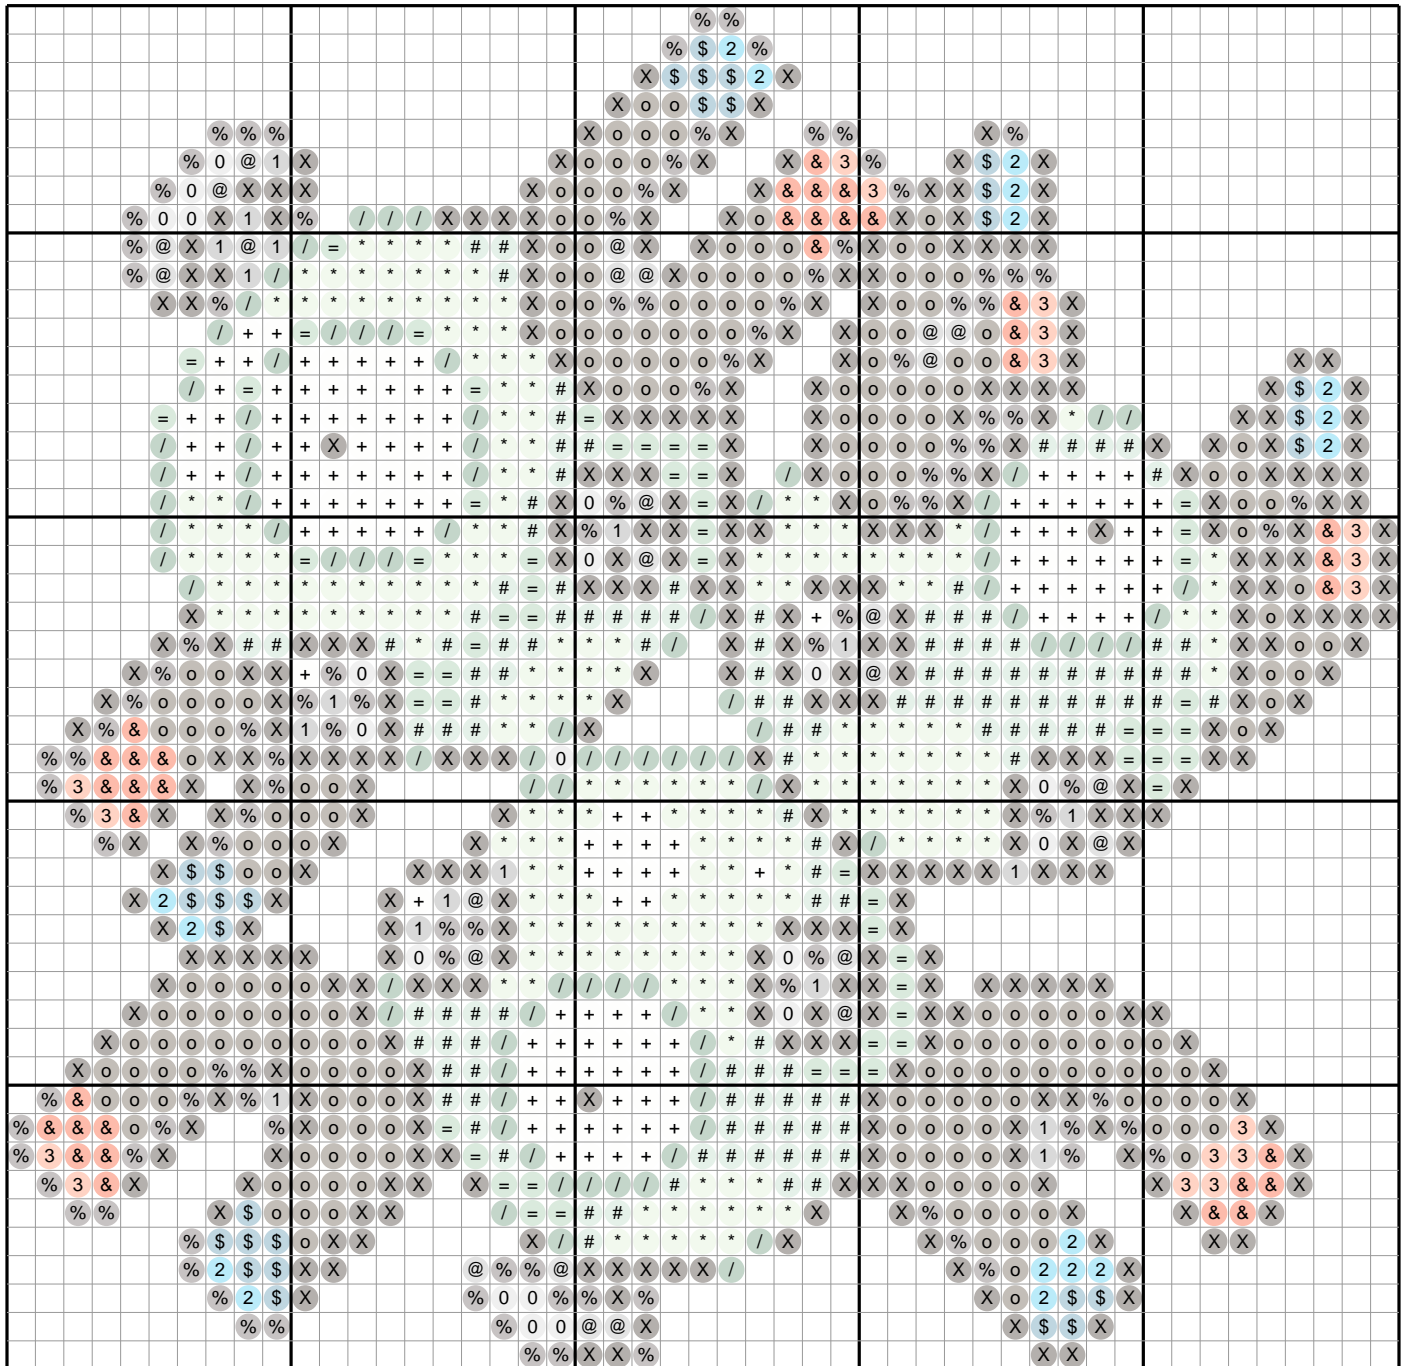

Magneton #0082 — Diamond Painting Chart

49 x 48 drills · 1475 drills · 15 DMC colors · 4.8 x 4.7 in at 2.5mm drills
ninpocket.net — free Pokemon diamond painting charts (round-drill symbols, DMC colors)

Drill Legend (DMC)

| Sym | Color | DMC | Name | Drills |
|-----|---|-------|-----------------------|--------|
| X |  | 3371 | Black Brown | 370 |
| o |  | 3031 | Mocha Brown Vy Dk | 219 |
| * |  | 369 | Pistachio Green Vy Lt | 208 |
| + |  | White | White | 133 |
| # |  | 3813 | Blue Green Lt | 126 |
| % |  | 309 | Rose Dark | 112 |
| / |  | 163 | Celadon Green Md | 90 |
| = |  | 563 | Jade Light | 57 |
| & |  | 606 | Orange?Red Bright | 35 |
| \$ |  | 3760 | Wedgewood Med | 29 |
| @ |  | 318 | Steel Gray Lt | 25 |
| 0 |  | 168 | Pewter Very Light | 19 |
| 1 |  | 414 | Steel Gray Dk | 18 |
| 2 |  | 996 | Electric Blue Medium | 17 |
| 3 |  | 947 | Burnt Orange | 17 |