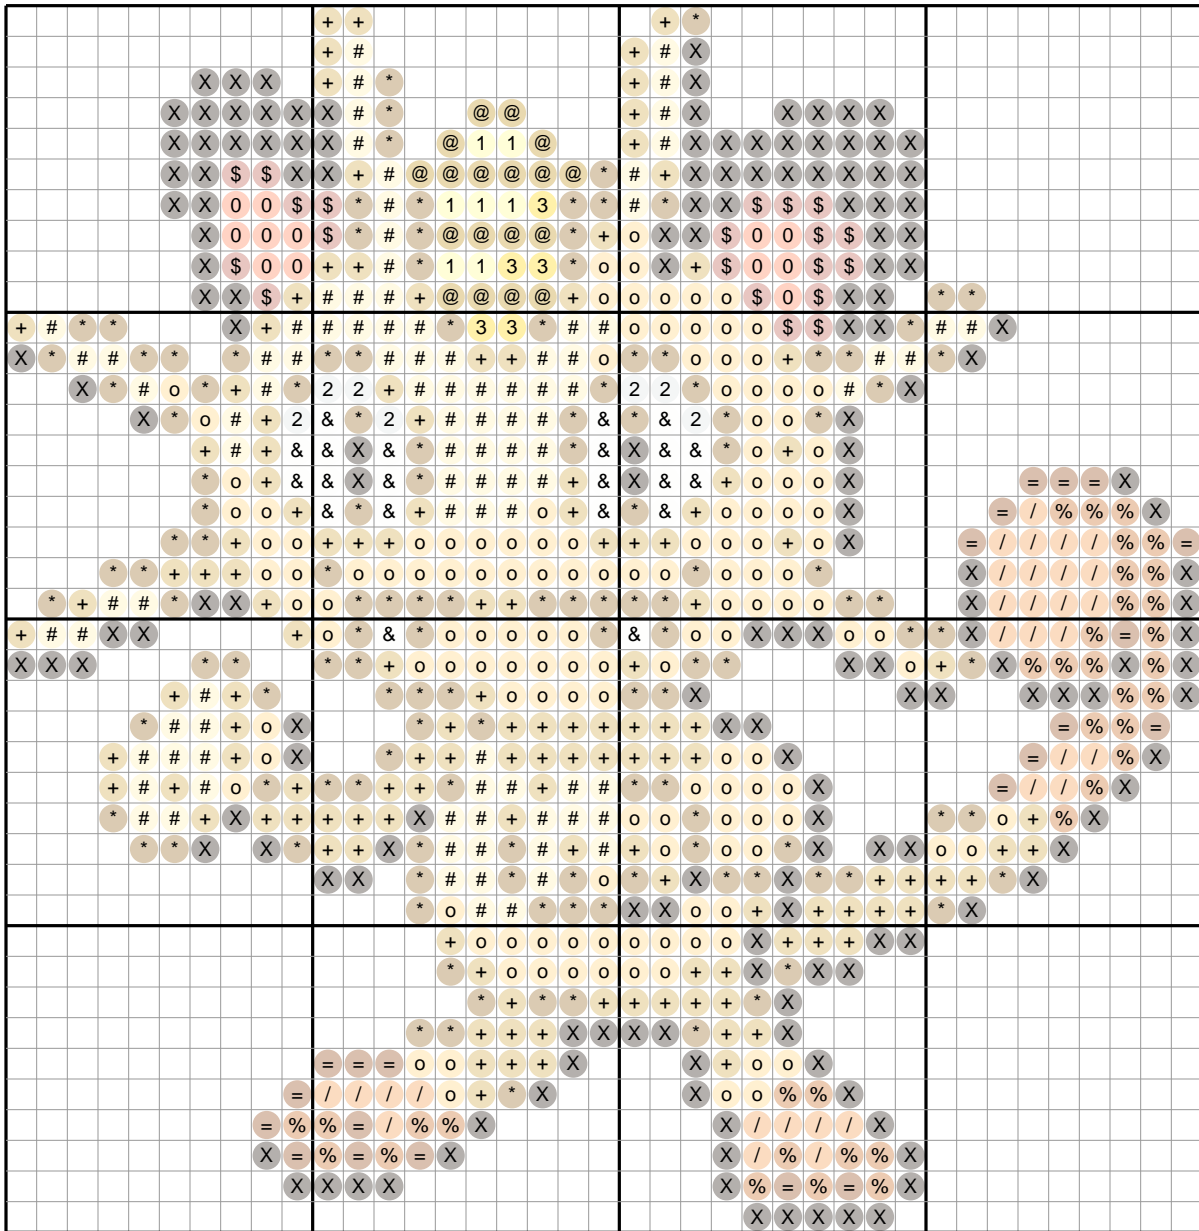

Meowth #0052 — Diamond Painting Chart

39 x 40 drills · 862 drills · 15 DMC colors · 3.8 x 3.9 in at 2.5mm drills
ninepocket.net — free Pokemon diamond painting charts (round-drill symbols, DMC colors)

Drill Legend (DMC)

Sym	Color	DMC	Name	Drills
X		3371	Black Brown	174
o		743	Yellow Med	141
*		780	Topaz Ultra Vy Dk	137
+		729	Old Gold Medium	134
#		727	Topaz Vy Lt	97
%		921	Copper	36
/		3853	Autumn Gold Dk	31
=		400	Mahogany Dark	22
&		White	White	21
\$		3830	Terra Cotta	20
@		680	Old Gold Dark	18
0		947	Burnt Orange	12
1		445	Lemon Light	7
2		928	Gray Green Vy Lt	7
3		444	Lemon Dark	5